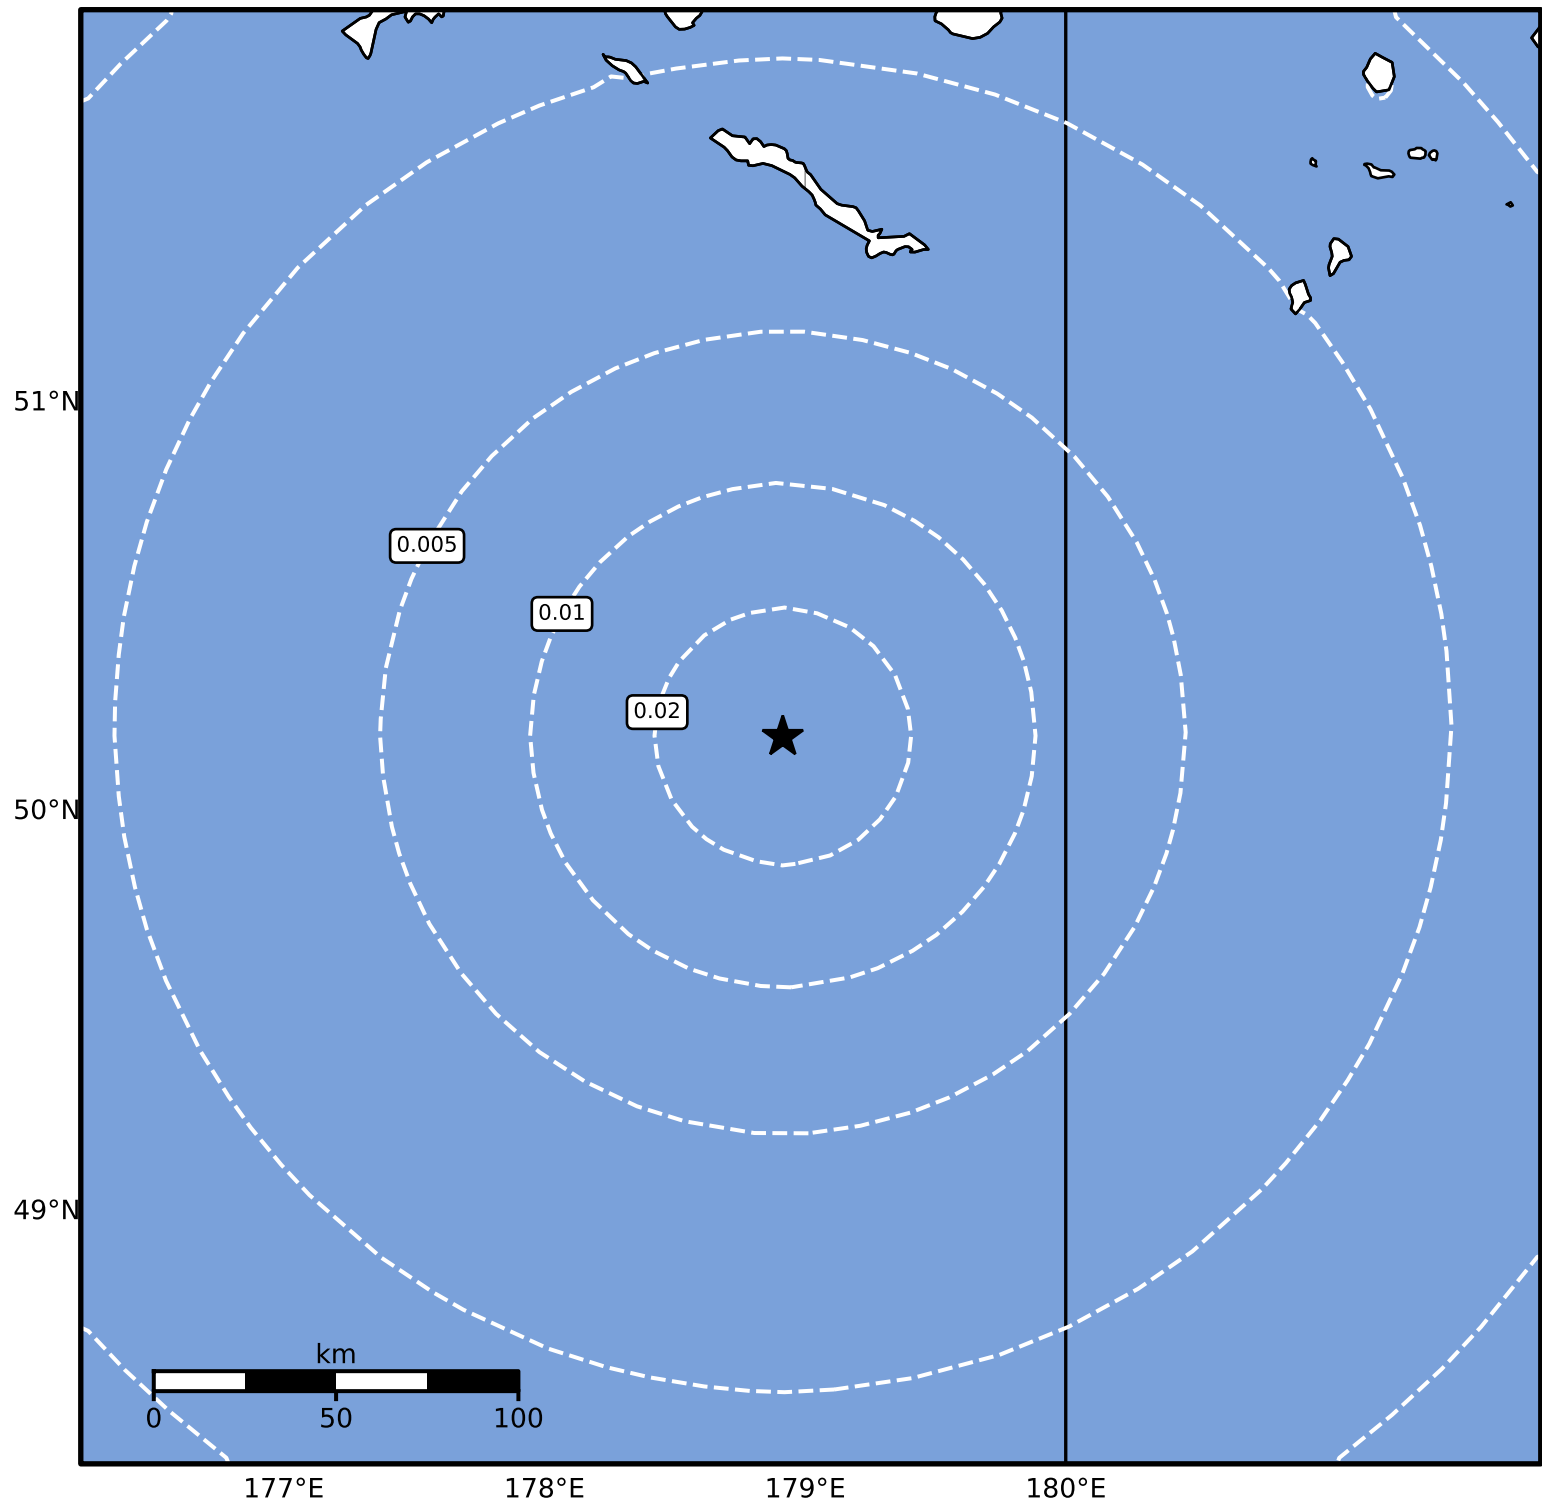

Peak Ground Velocity Map Alaska Earthquake Center
ShakeMap: 150 km (93 miles) S of Amchitka
Oct 09, 2024 15:10:39 UTC M3.6 N50.18 E178.91 Depth: 41.5km ID:ak024d0a2xiq

PGV (cm/s)	0.1	0.2	0.5	1	2	5	10	20	50	100	200
------------	-----	-----	-----	---	---	---	----	----	----	-----	-----

Scale based on Worden et al. (2012)

Version 2: Processed 2024-10-09T16:21:27Z

△ Seismic Instrument ○ Reported Intensity

★ Epicenter