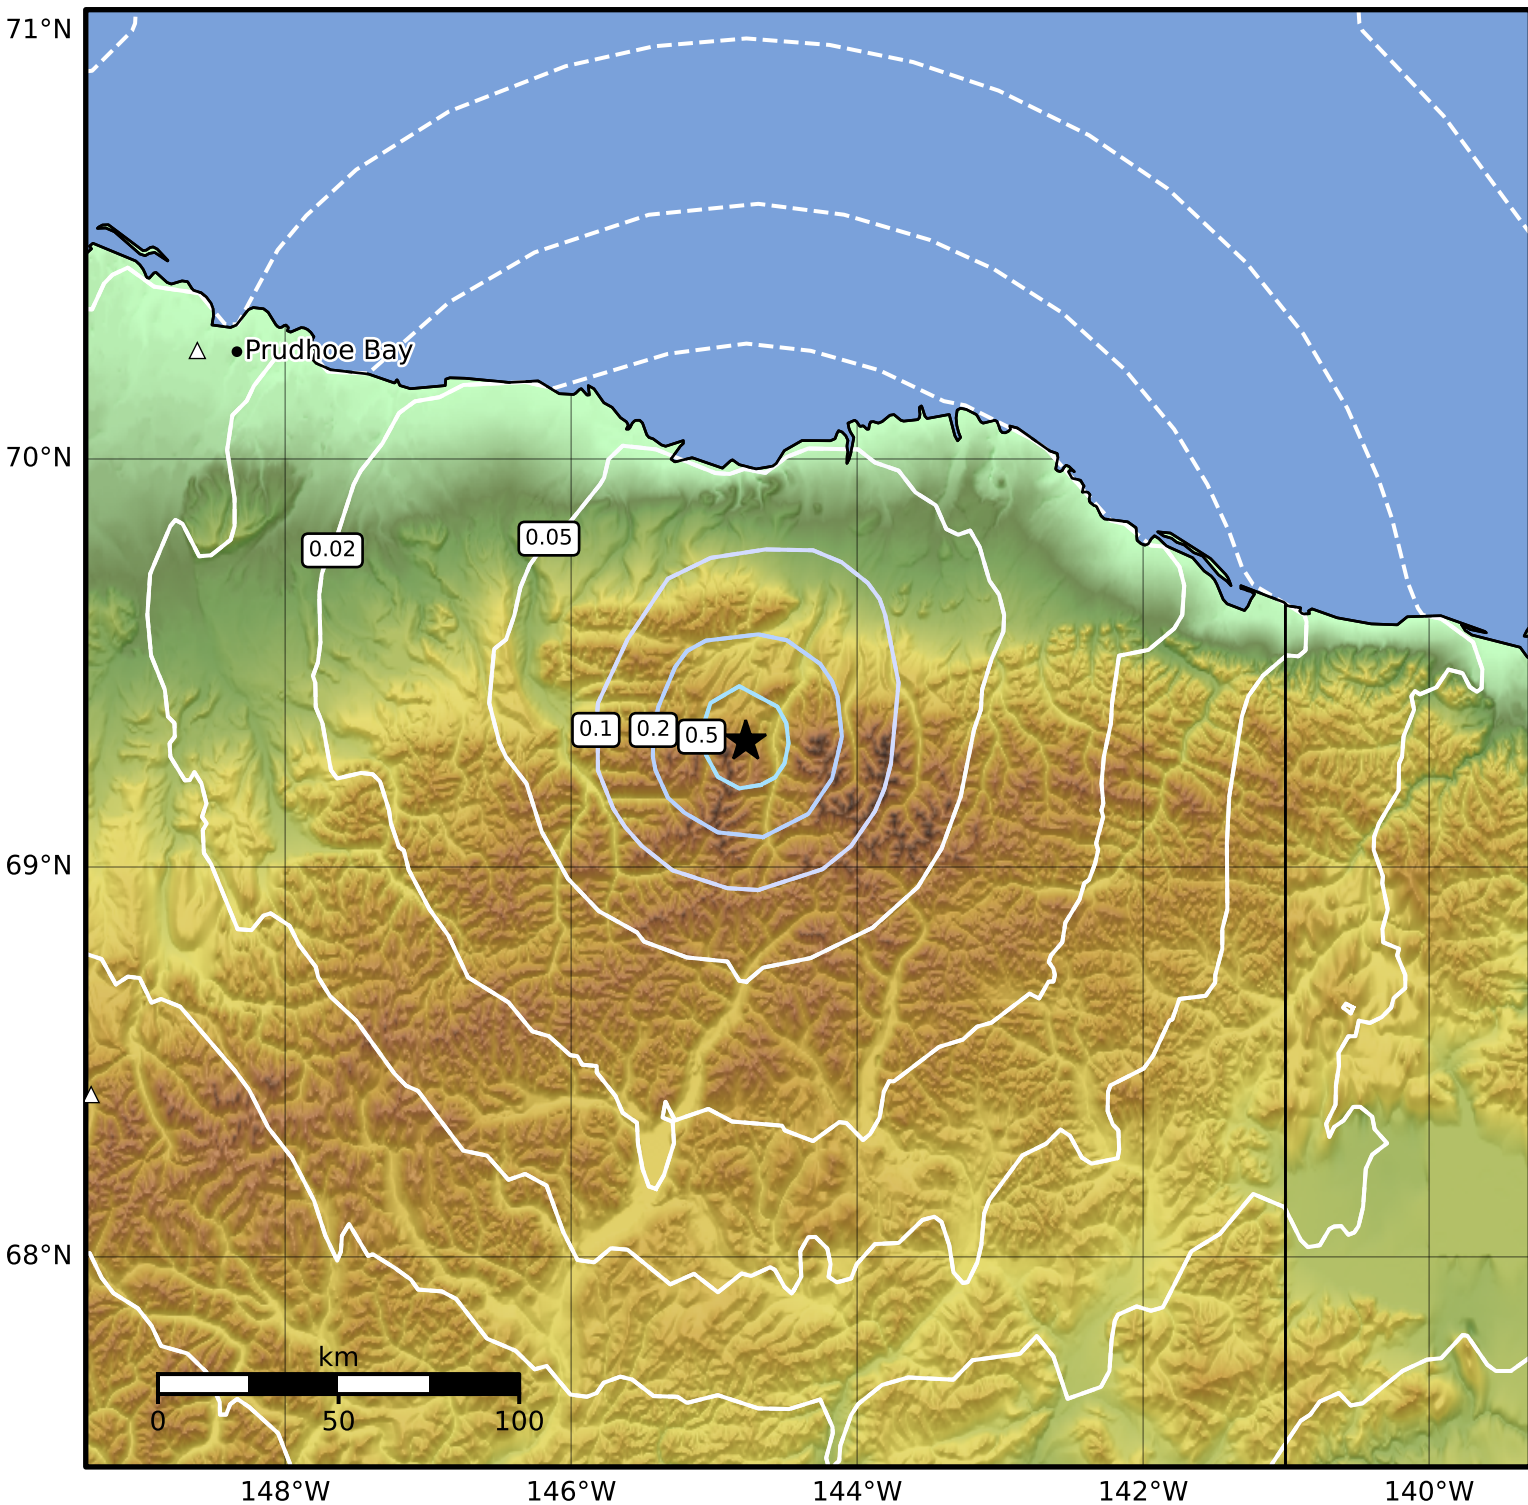

Peak Ground Acceleration Map Alaska Earthquake Center
ShakeMap: 101 km (63 miles) SSW of Kaktovik
Oct 09, 2024 19:07:45 UTC M3.6 N69.31 W144.78 Depth: 10.6km ID:ak024d0cg203

PGA (%g)	0.1	0.2	0.5	1	2	5	10	20	50	100	200
----------	-----	-----	-----	---	---	---	----	----	----	-----	-----

Scale based on Worden et al. (2012)

Version 1: Processed 2024-10-09T19:19:04Z

△ Seismic Instrument ○ Reported Intensity

★ Epicenter