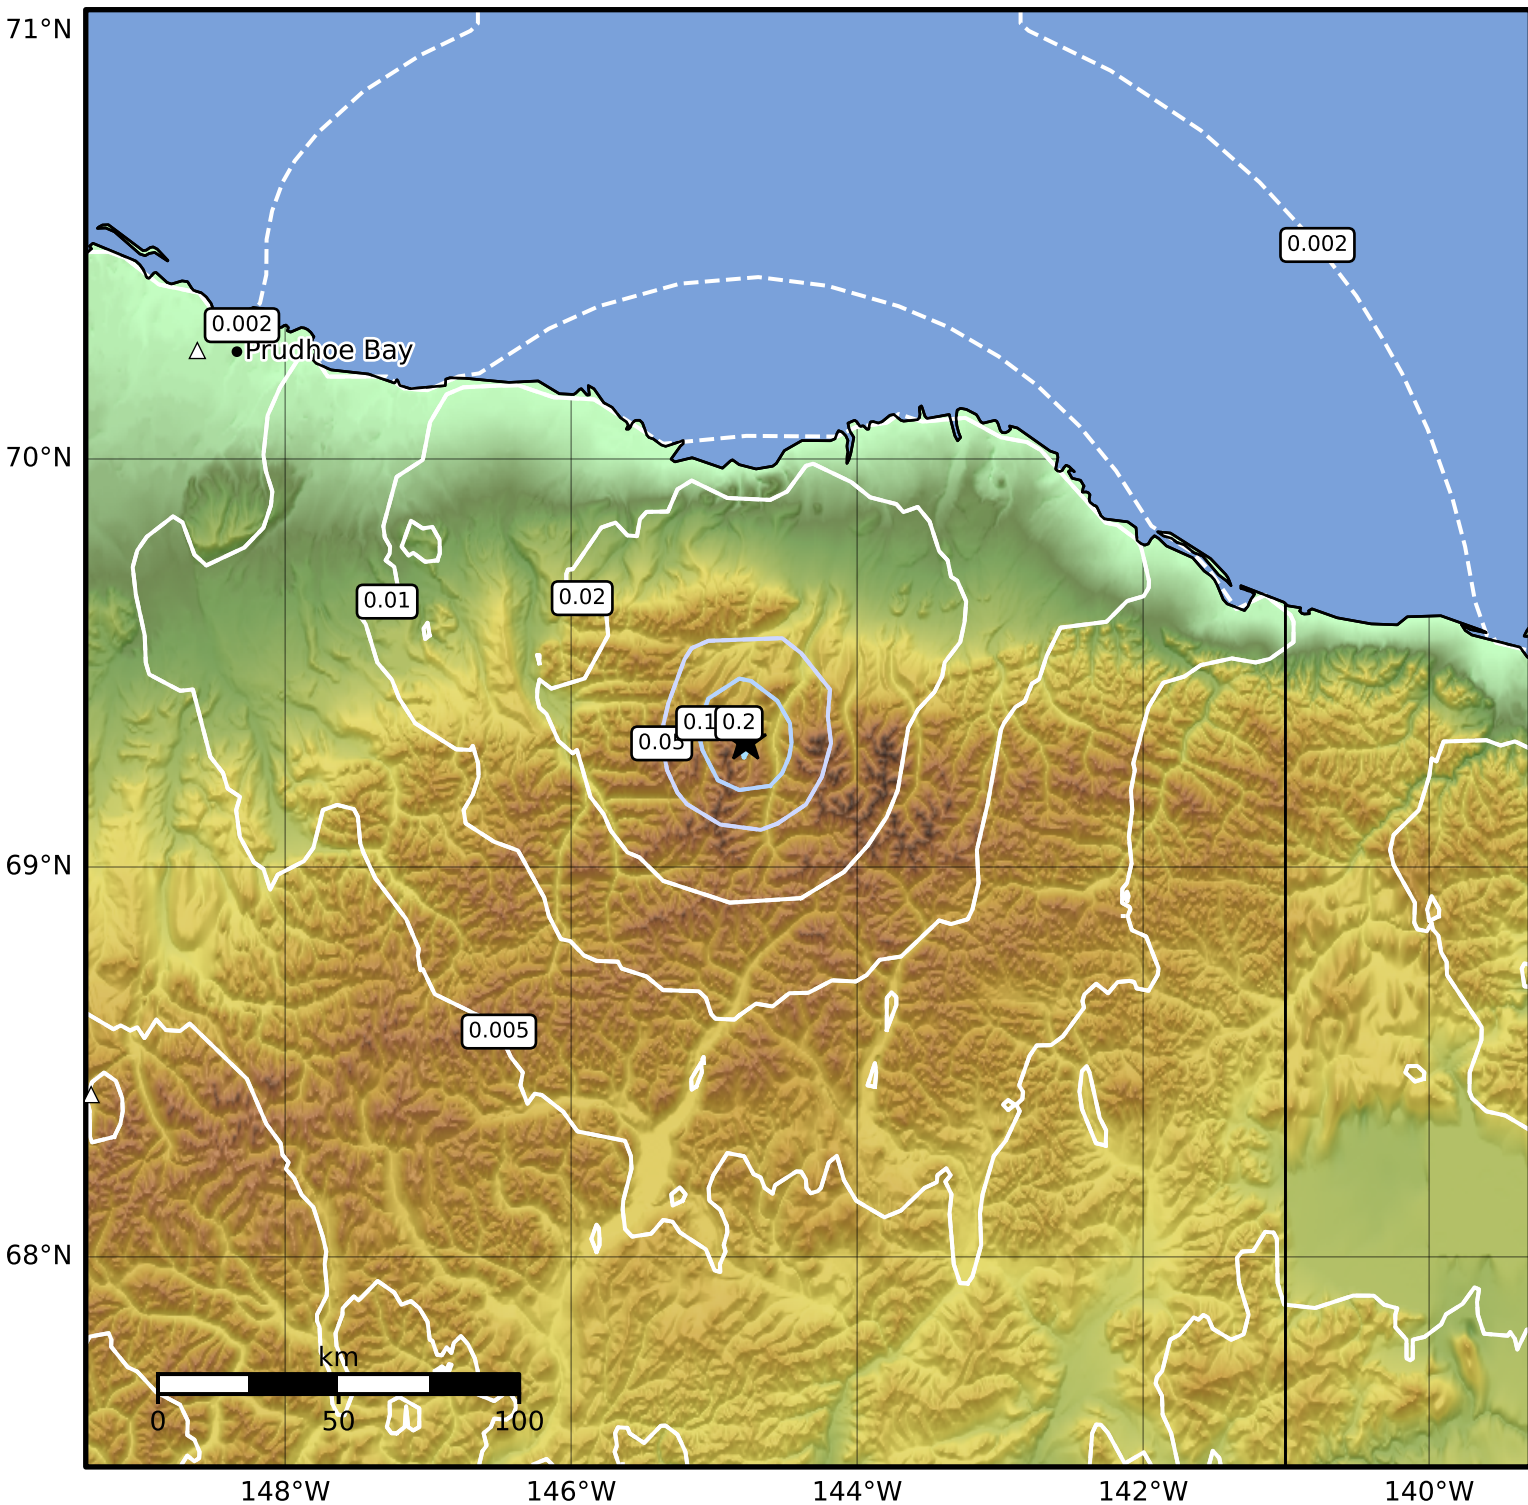

Peak Ground Velocity Map Alaska Earthquake Center
 ShakeMap: 101 km (63 miles) SSW of Kaktovik
 Oct 09, 2024 19:07:45 UTC M3.6 N69.31 W144.78 Depth: 10.6km ID:ak024d0cg203

PGV (cm/s)	0.1	0.2	0.5	1	2	5	10	20	50	100	200
------------	-----	-----	-----	---	---	---	----	----	----	-----	-----

Scale based on Worden et al. (2012)

Version 1: Processed 2024-10-09T19:19:04Z

△ Seismic Instrument ○ Reported Intensity

★ Epicenter