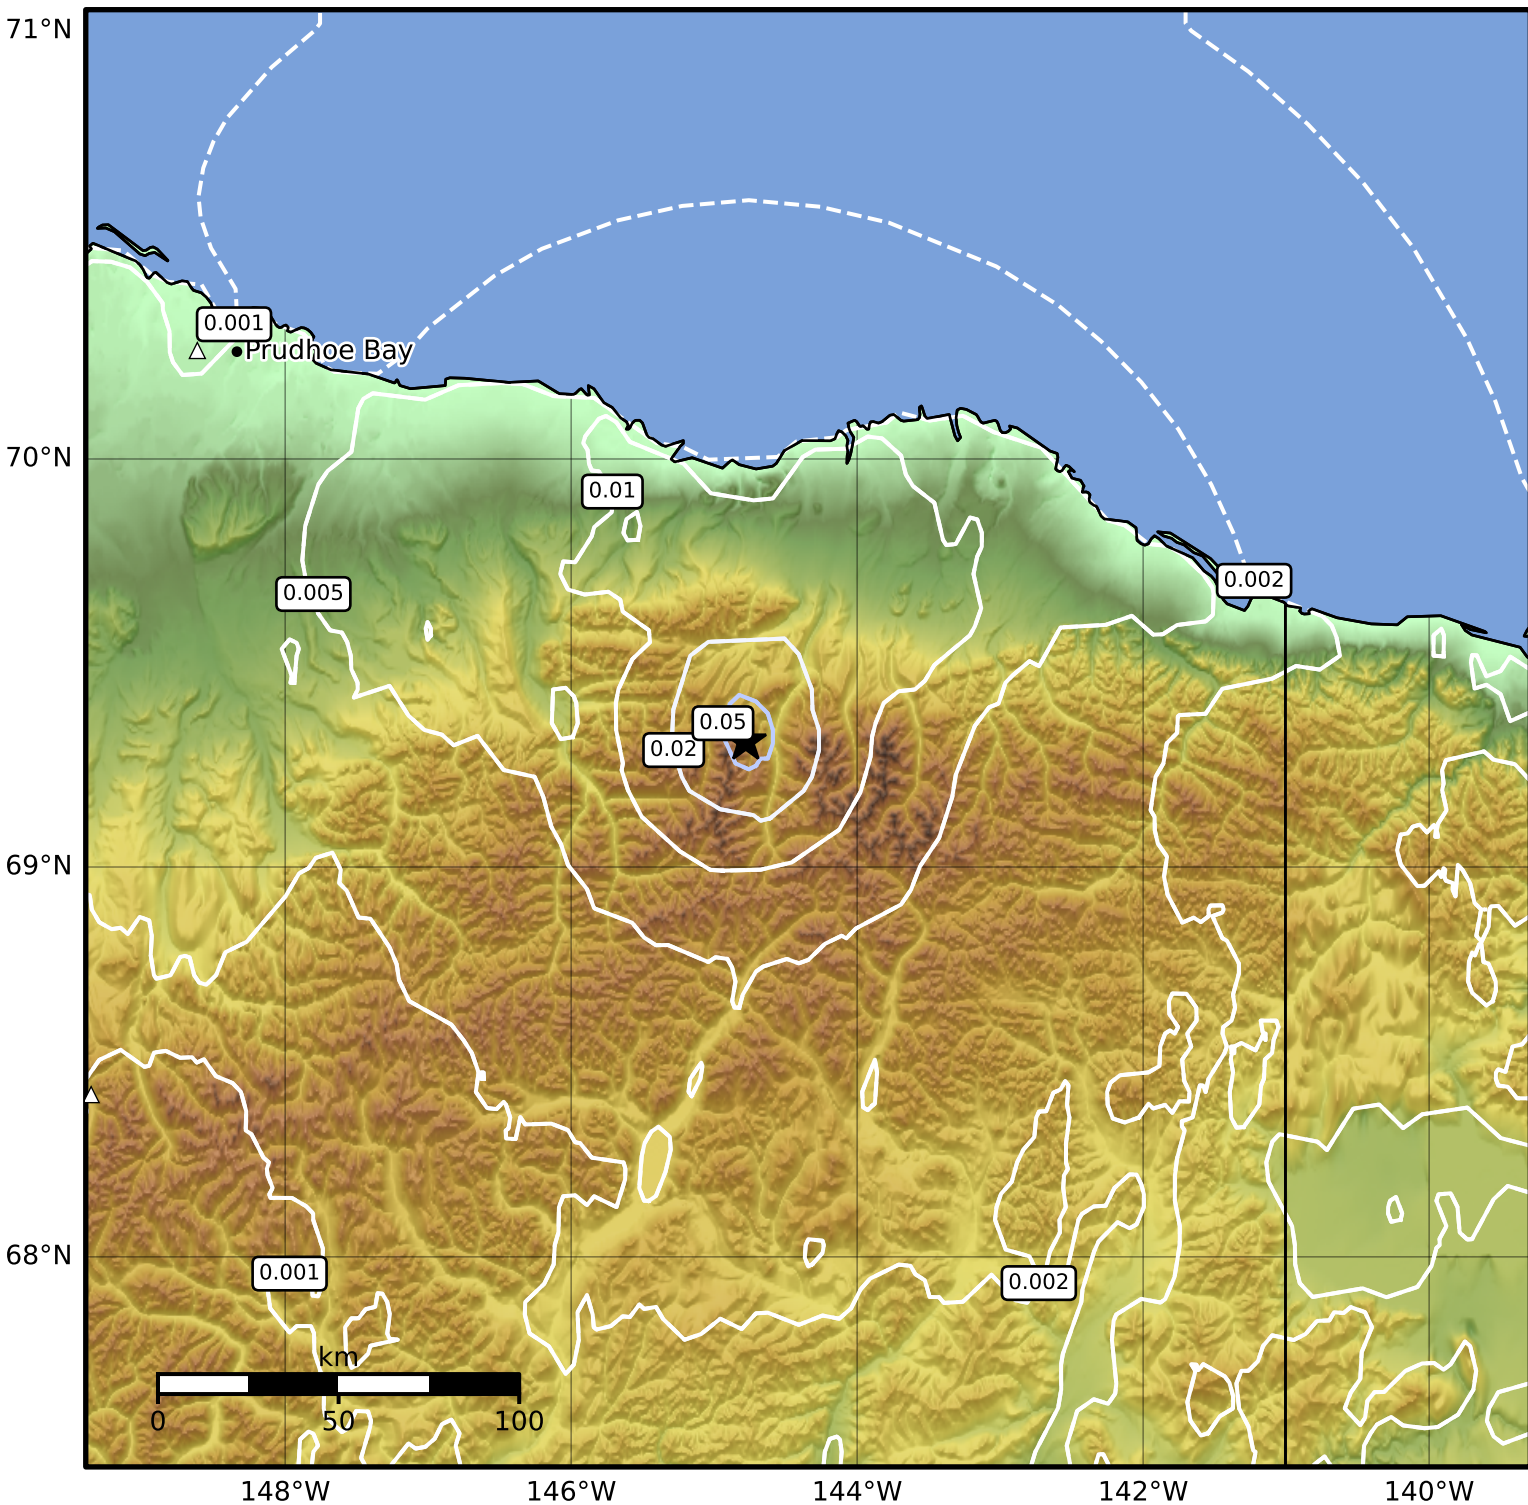

1.0 Second Peak Spectral Acceleration Map Alaska Earthquake Center
 ShakeMap: 101 km (63 miles) SSW of Kaktovik
 Oct 09, 2024 19:07:45 UTC M3.6 N69.31 W144.78 Depth: 10.6km ID:ak024d0cg203

SA(1.0) (%g)	0.1	0.2	0.5	1	2	5	10	20	50	100	200
--------------	-----	-----	-----	---	---	---	----	----	----	-----	-----

Scale based on Worden et al. (2012)

Version 1: Processed 2024-10-09T19:19:04Z

△ Seismic Instrument ○ Reported Intensity

★ Epicenter