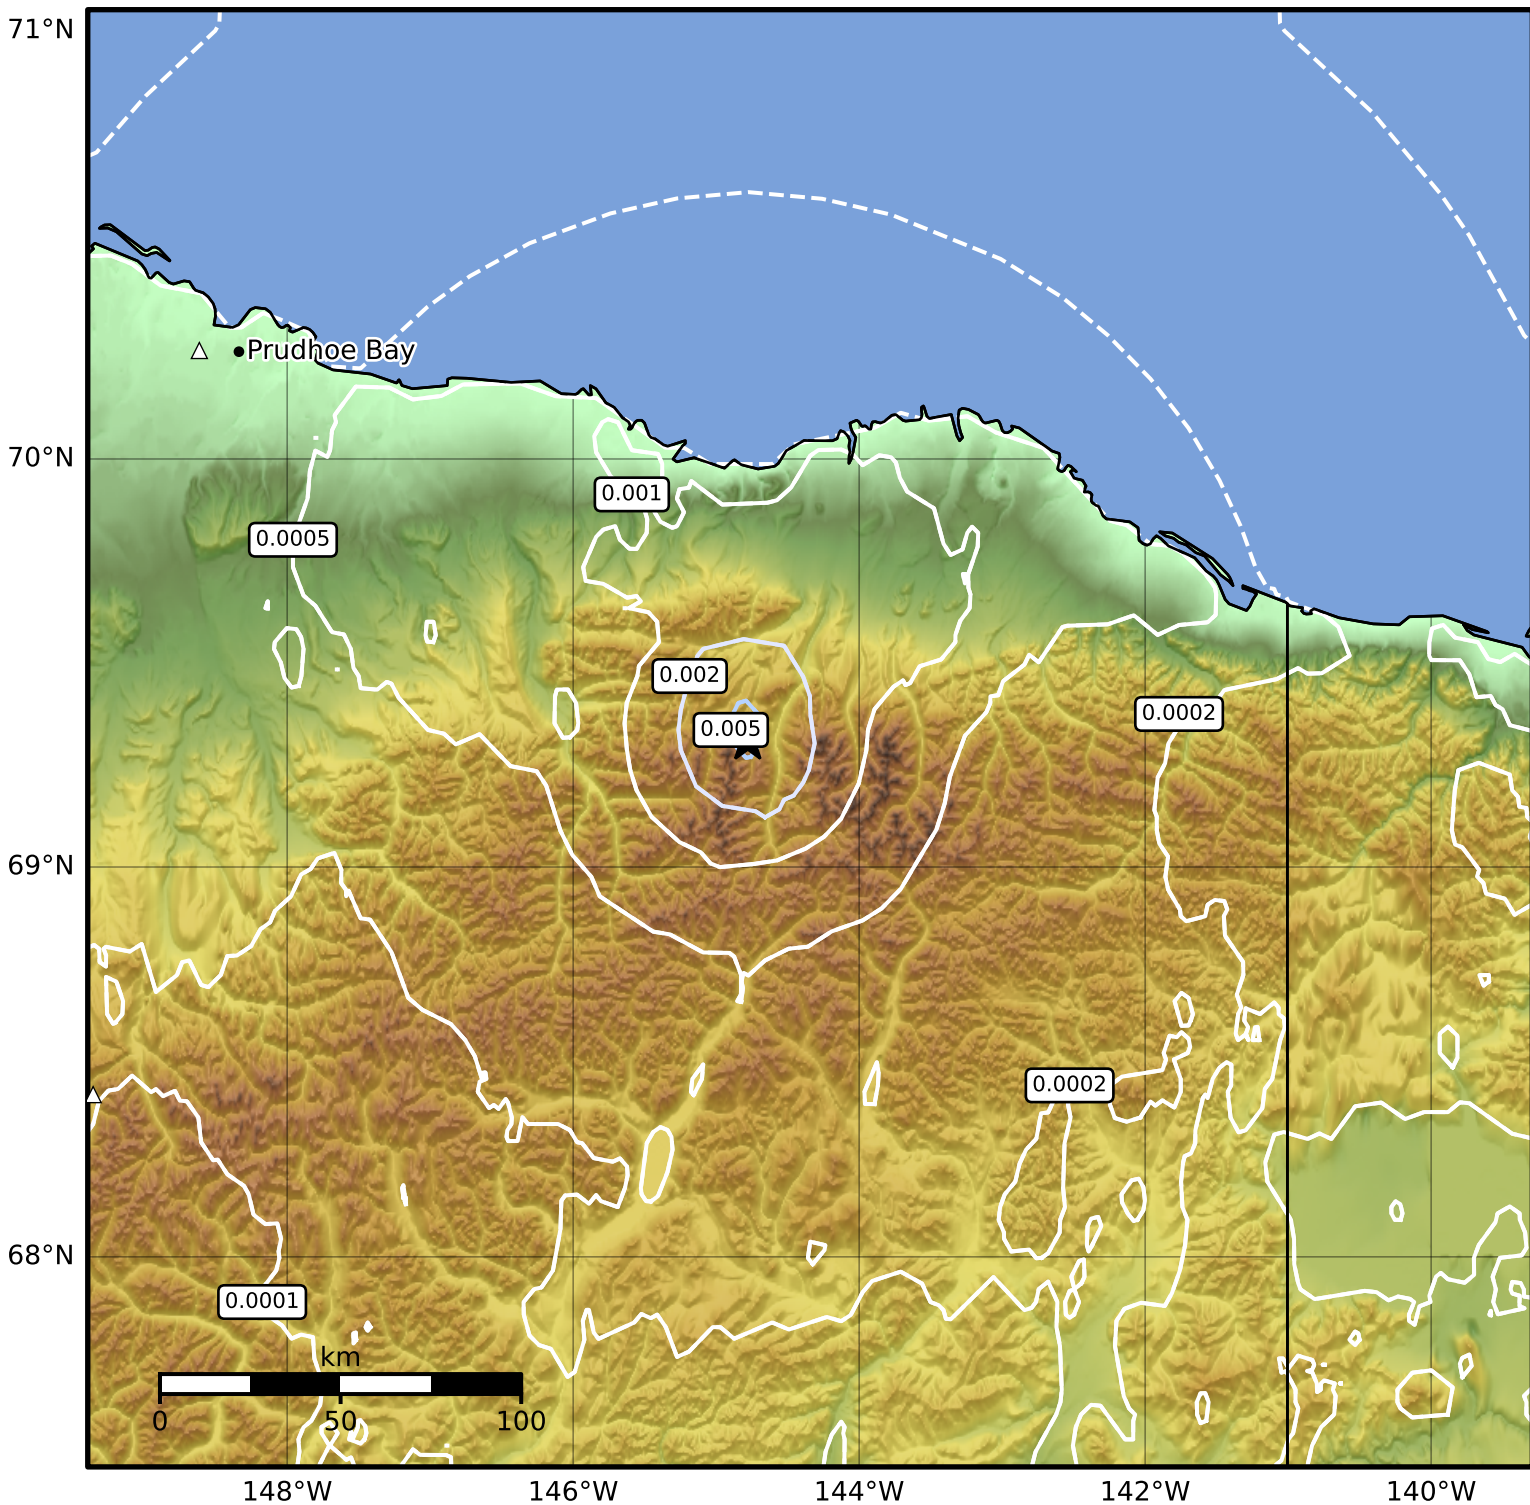

3.0 Second Peak Spectral Acceleration Map Alaska Earthquake Center
ShakeMap: 101 km (63 miles) SSW of Kaktovik
Oct 09, 2024 19:07:45 UTC M3.6 N69.31 W144.78 Depth: 10.6km ID:ak024d0cg203

Scale based on Worden et al. (2012)

Version 1: Processed 2024-10-09T19:19:04Z

△ Seismic Instrument ○ Reported Intensity

★ Epicenter