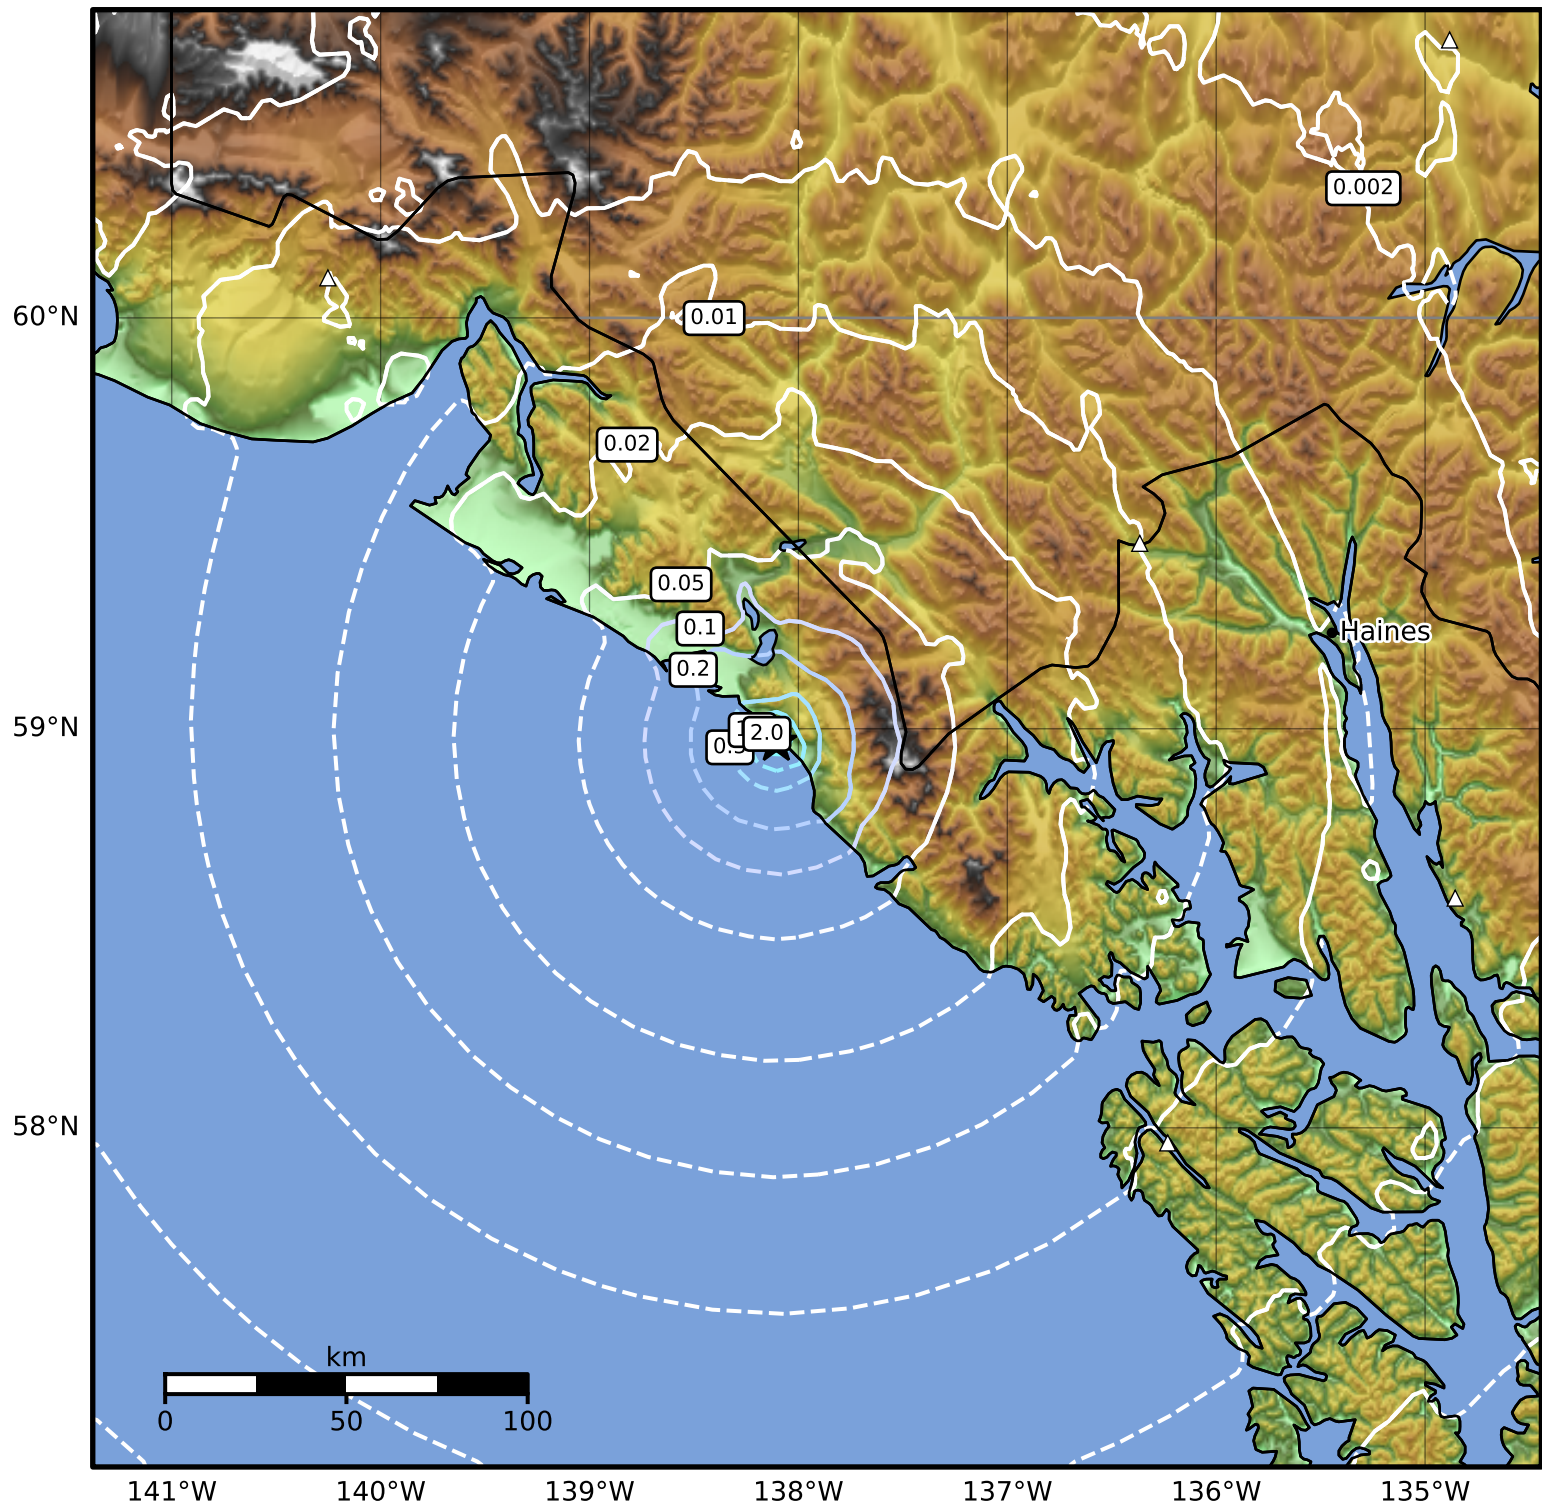

Peak Ground Acceleration Map Alaska Earthquake Center
ShakeMap: 112 km (70 miles) SE of Yakutat
Oct 09, 2024 20:19:11 UTC M3.6 N58.97 W138.11 Depth: 0.1km ID:ak024d0d3zdq

PGA (%g)	0.1	0.2	0.5	1	2	5	10	20	50	100	200
----------	-----	-----	-----	---	---	---	----	----	----	-----	-----

Scale based on Worden et al. (2012)

Version 1: Processed 2024-10-09T20:25:16Z

△ Seismic Instrument ○ Reported Intensity

★ Epicenter