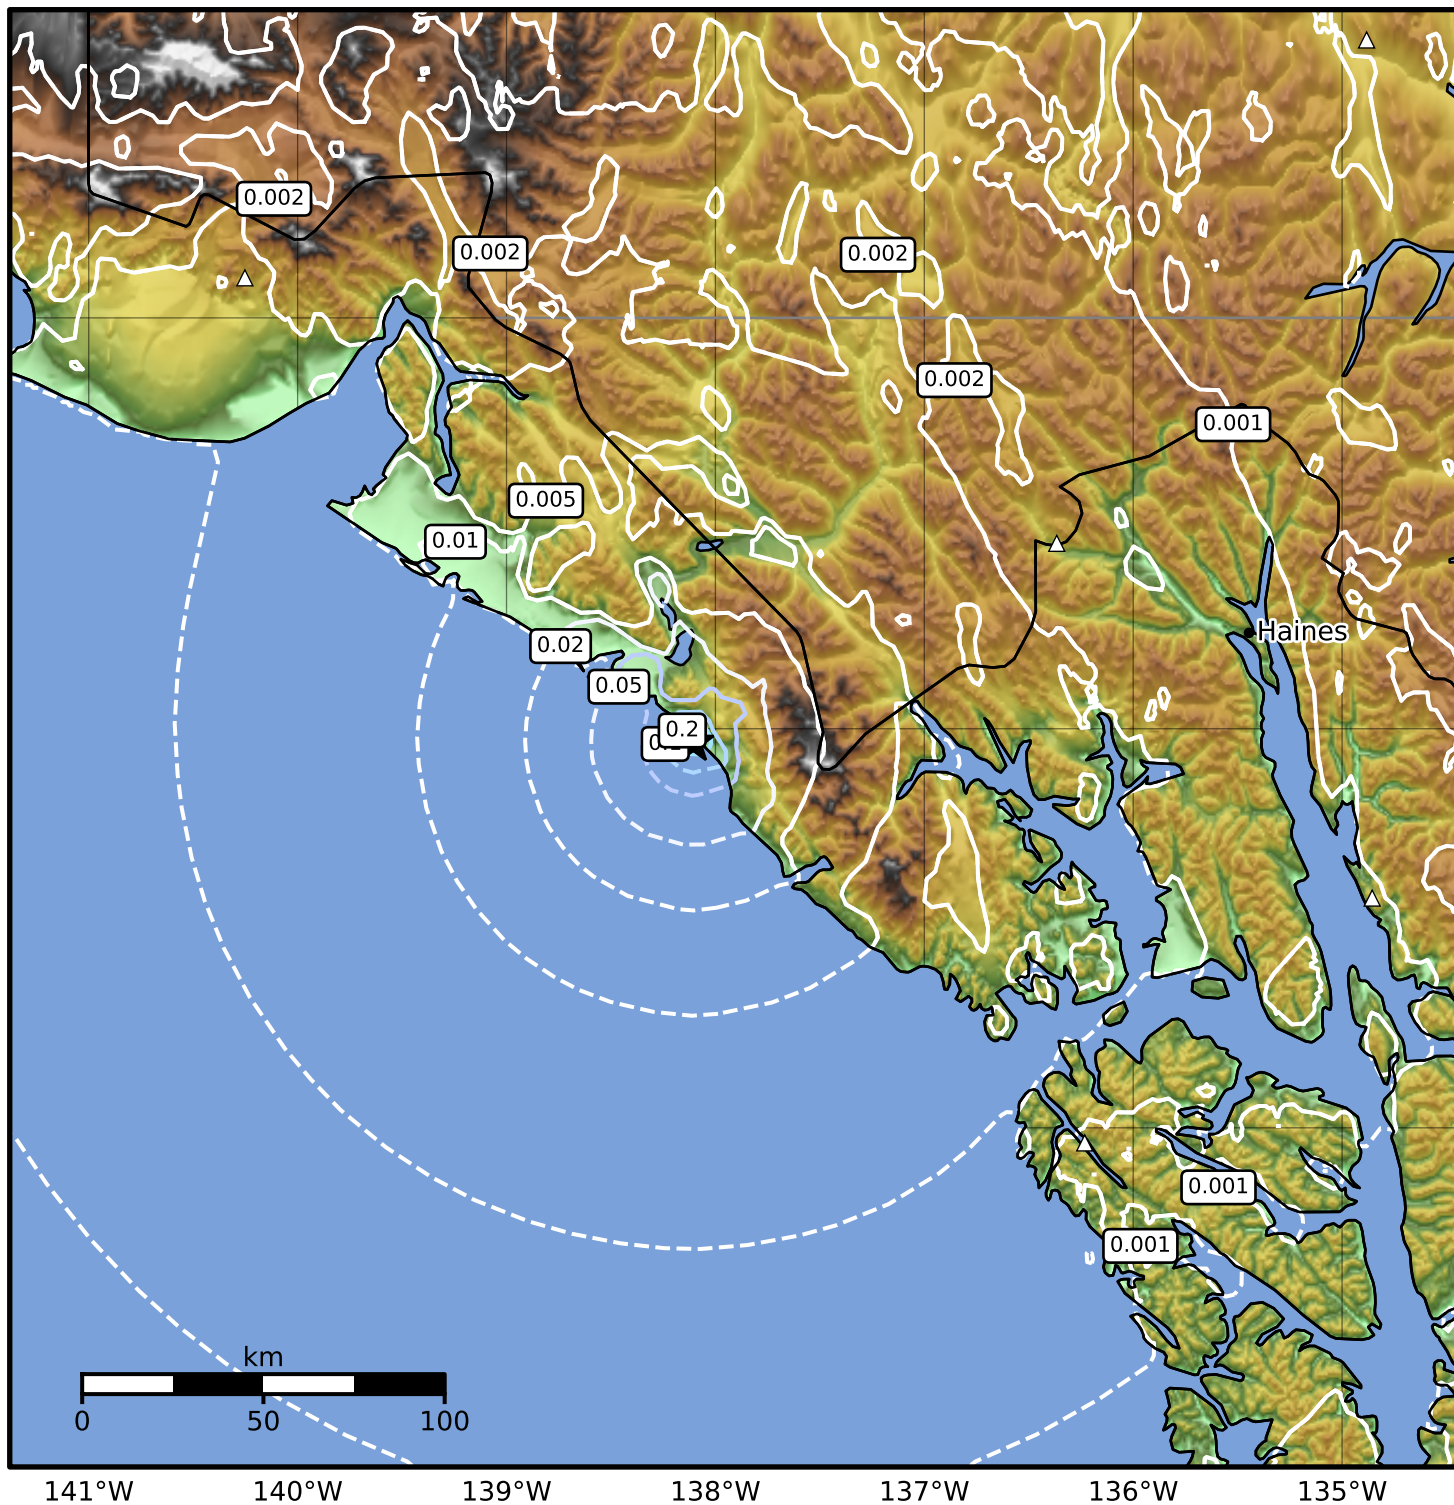

1.0 Second Peak Spectral Acceleration Map Alaska Earthquake Center
 ShakeMap: 112 km (70 miles) SE of Yakutat
 Oct 09, 2024 20:19:11 UTC M3.6 N58.97 W138.11 Depth: 0.1km ID:ak024d0d3zdg

SA(1.0) (%g)	0.1	0.2	0.5	1	2	5	10	20	50	100	200
--------------	-----	-----	-----	---	---	---	----	----	----	-----	-----

Scale based on Worden et al. (2012)

Version 1: Processed 2024-10-09T20:25:16Z

△ Seismic Instrument ○ Reported Intensity

★ Epicenter