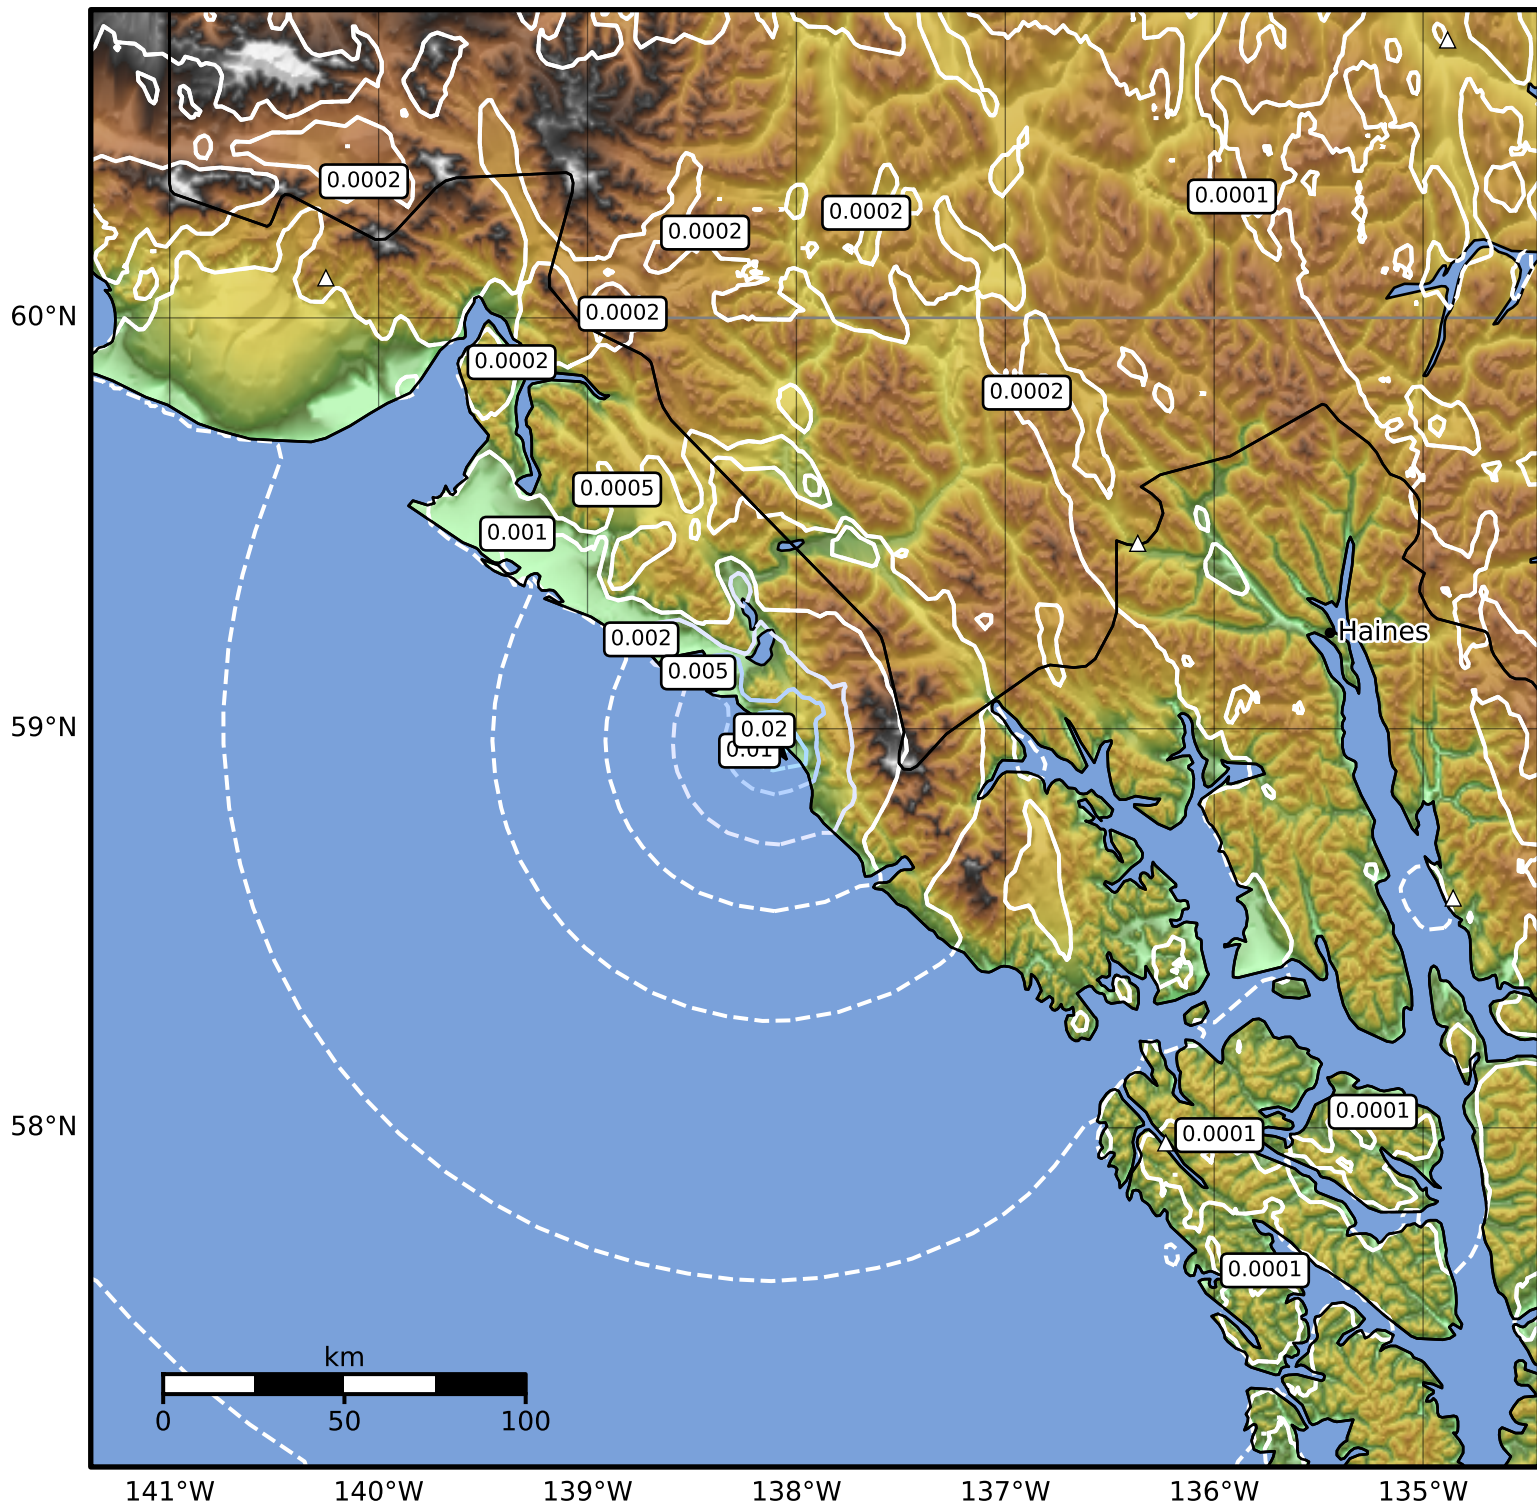

3.0 Second Peak Spectral Acceleration Map Alaska Earthquake Center
 ShakeMap: 112 km (70 miles) SE of Yakutat
 Oct 09, 2024 20:19:11 UTC M3.6 N58.97 W138.11 Depth: 0.1km ID:ak024d0d3zdg

Scale based on Worden et al. (2012)

Version 1: Processed 2024-10-09T20:25:16Z

△ Seismic Instrument ○ Reported Intensity

★ Epicenter