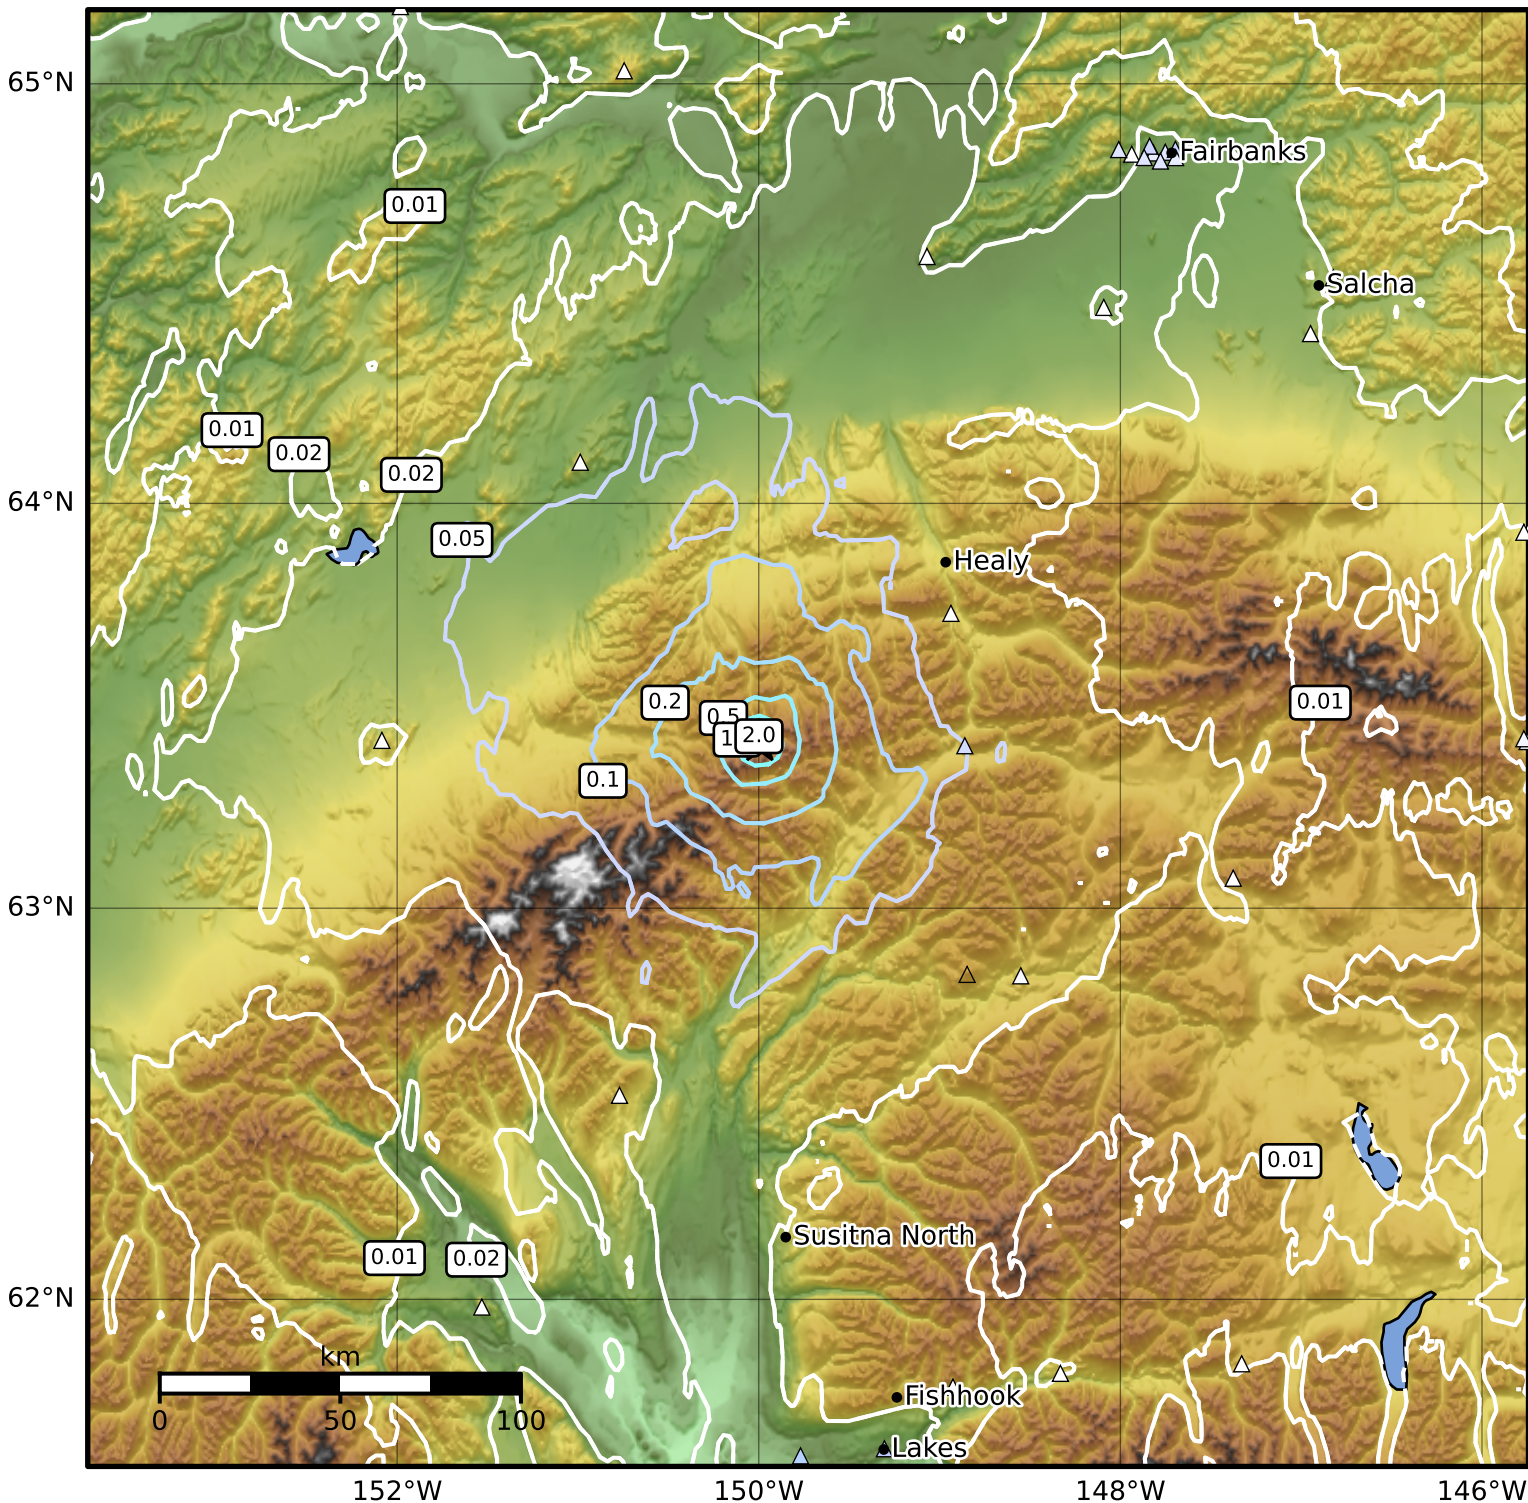

Peak Ground Velocity Map Alaska Earthquake Center
 ShakeMap: 49 km (30 miles) ESE of Kantishna
 Oct 10, 2024 00:26:09 UTC M4.3 N63.41 W149.99 Depth: 0.0km ID:ak024d1os5jt

PGV (cm/s)	0.1	0.2	0.5	1	2	5	10	20	50	100	200
------------	-----	-----	-----	---	---	---	----	----	----	-----	-----

Scale based on Worden et al. (2012)

△ Seismic Instrument ○ Reported Intensity

★ Epicenter

Version 1: Processed 2024-10-10T00:40:18Z