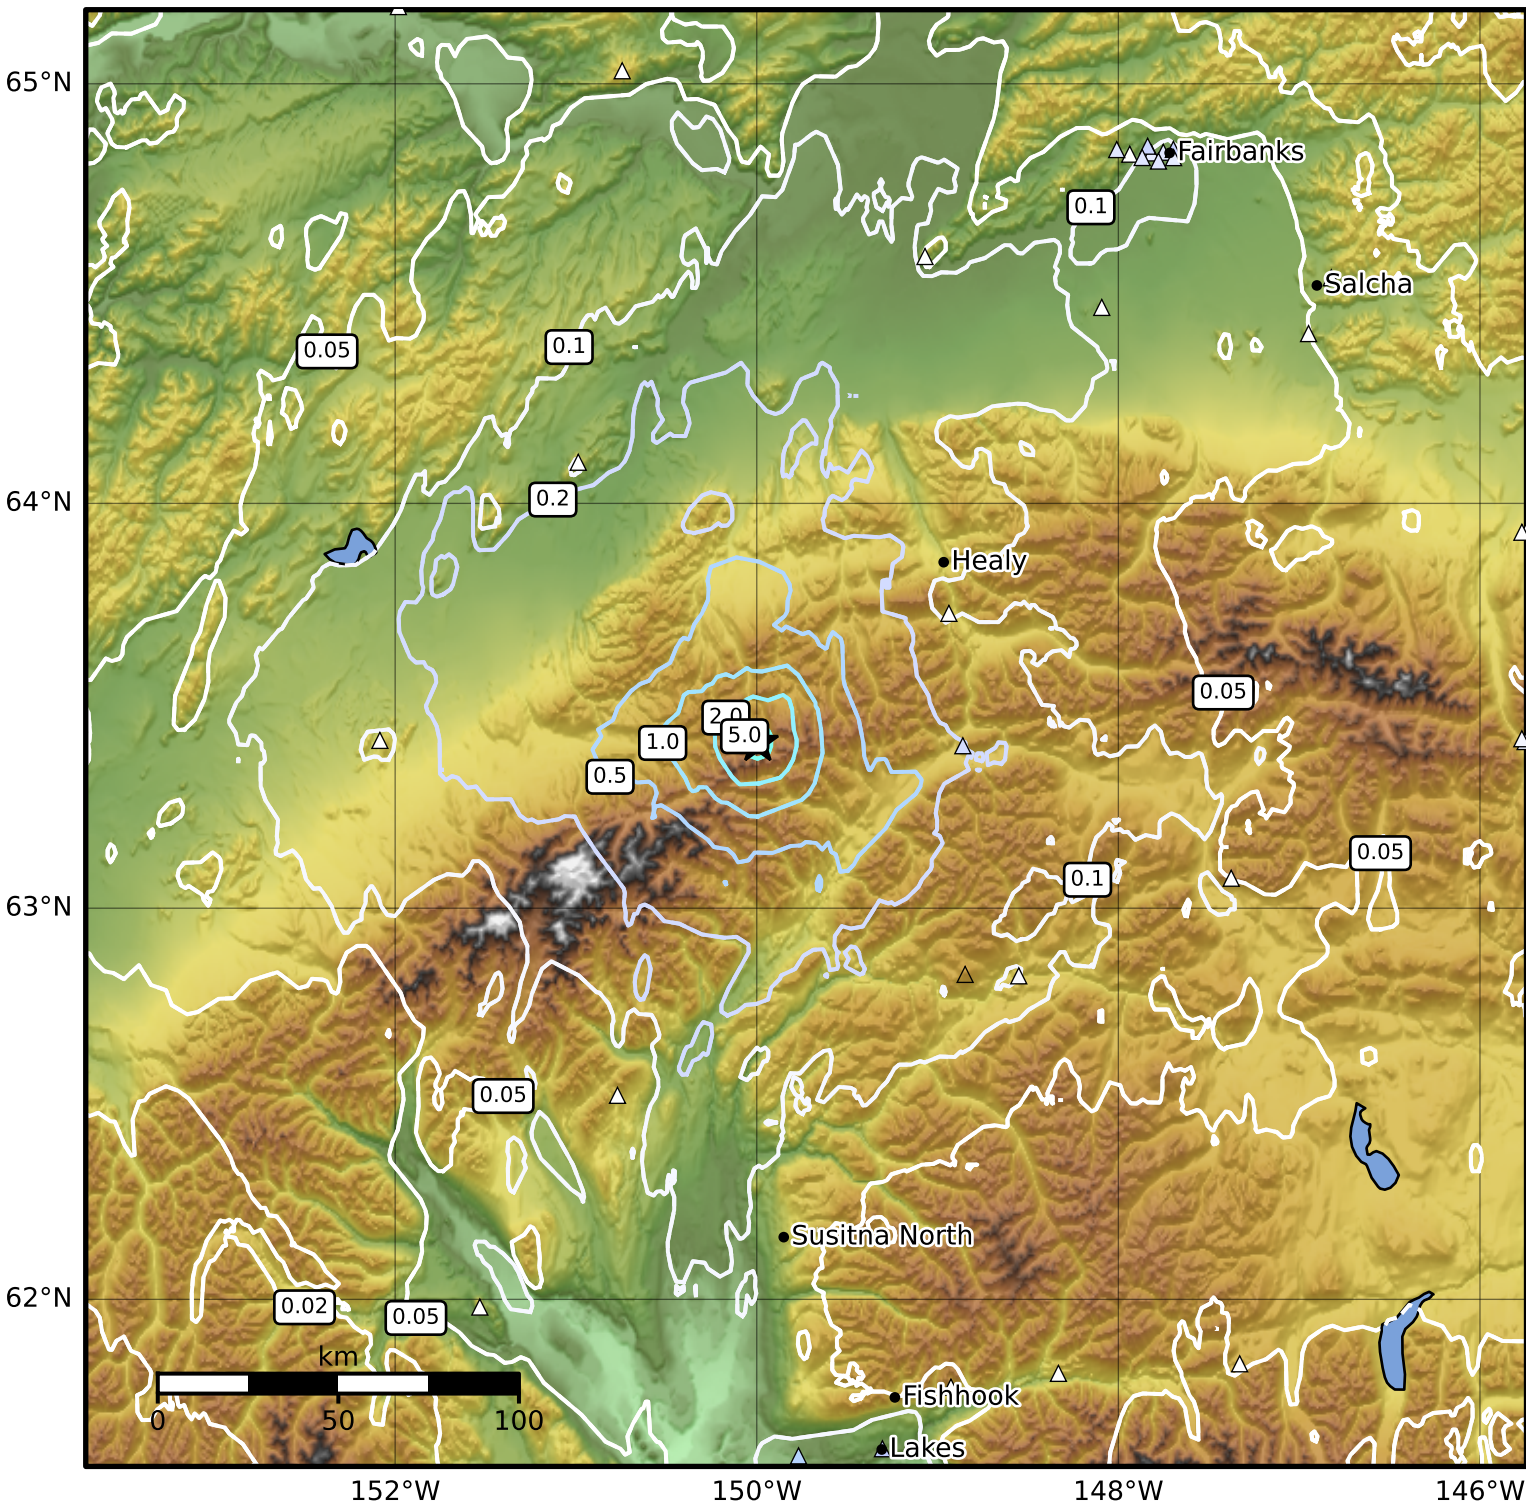

0.3 Second Peak Spectral Acceleration Map Alaska Earthquake Center
 ShakeMap: 49 km (30 miles) ESE of Kantishna
 Oct 10, 2024 00:26:09 UTC M4.3 N63.41 W149.99 Depth: 0.0km ID:ak024d1os5jt

| SA(0.3) (%g) | 0.1 | 0.2 | 0.5 | 1 | 2 | 5 | 10 | 20 | 50 | 100 | 200 |
|--------------|-----|-----|-----|---|---|---|----|----|----|-----|-----|
|--------------|-----|-----|-----|---|---|---|----|----|----|-----|-----|

Scale based on Worden et al. (2012)

Version 1: Processed 2024-10-10T00:40:18Z

△ Seismic Instrument ○ Reported Intensity

★ Epicenter