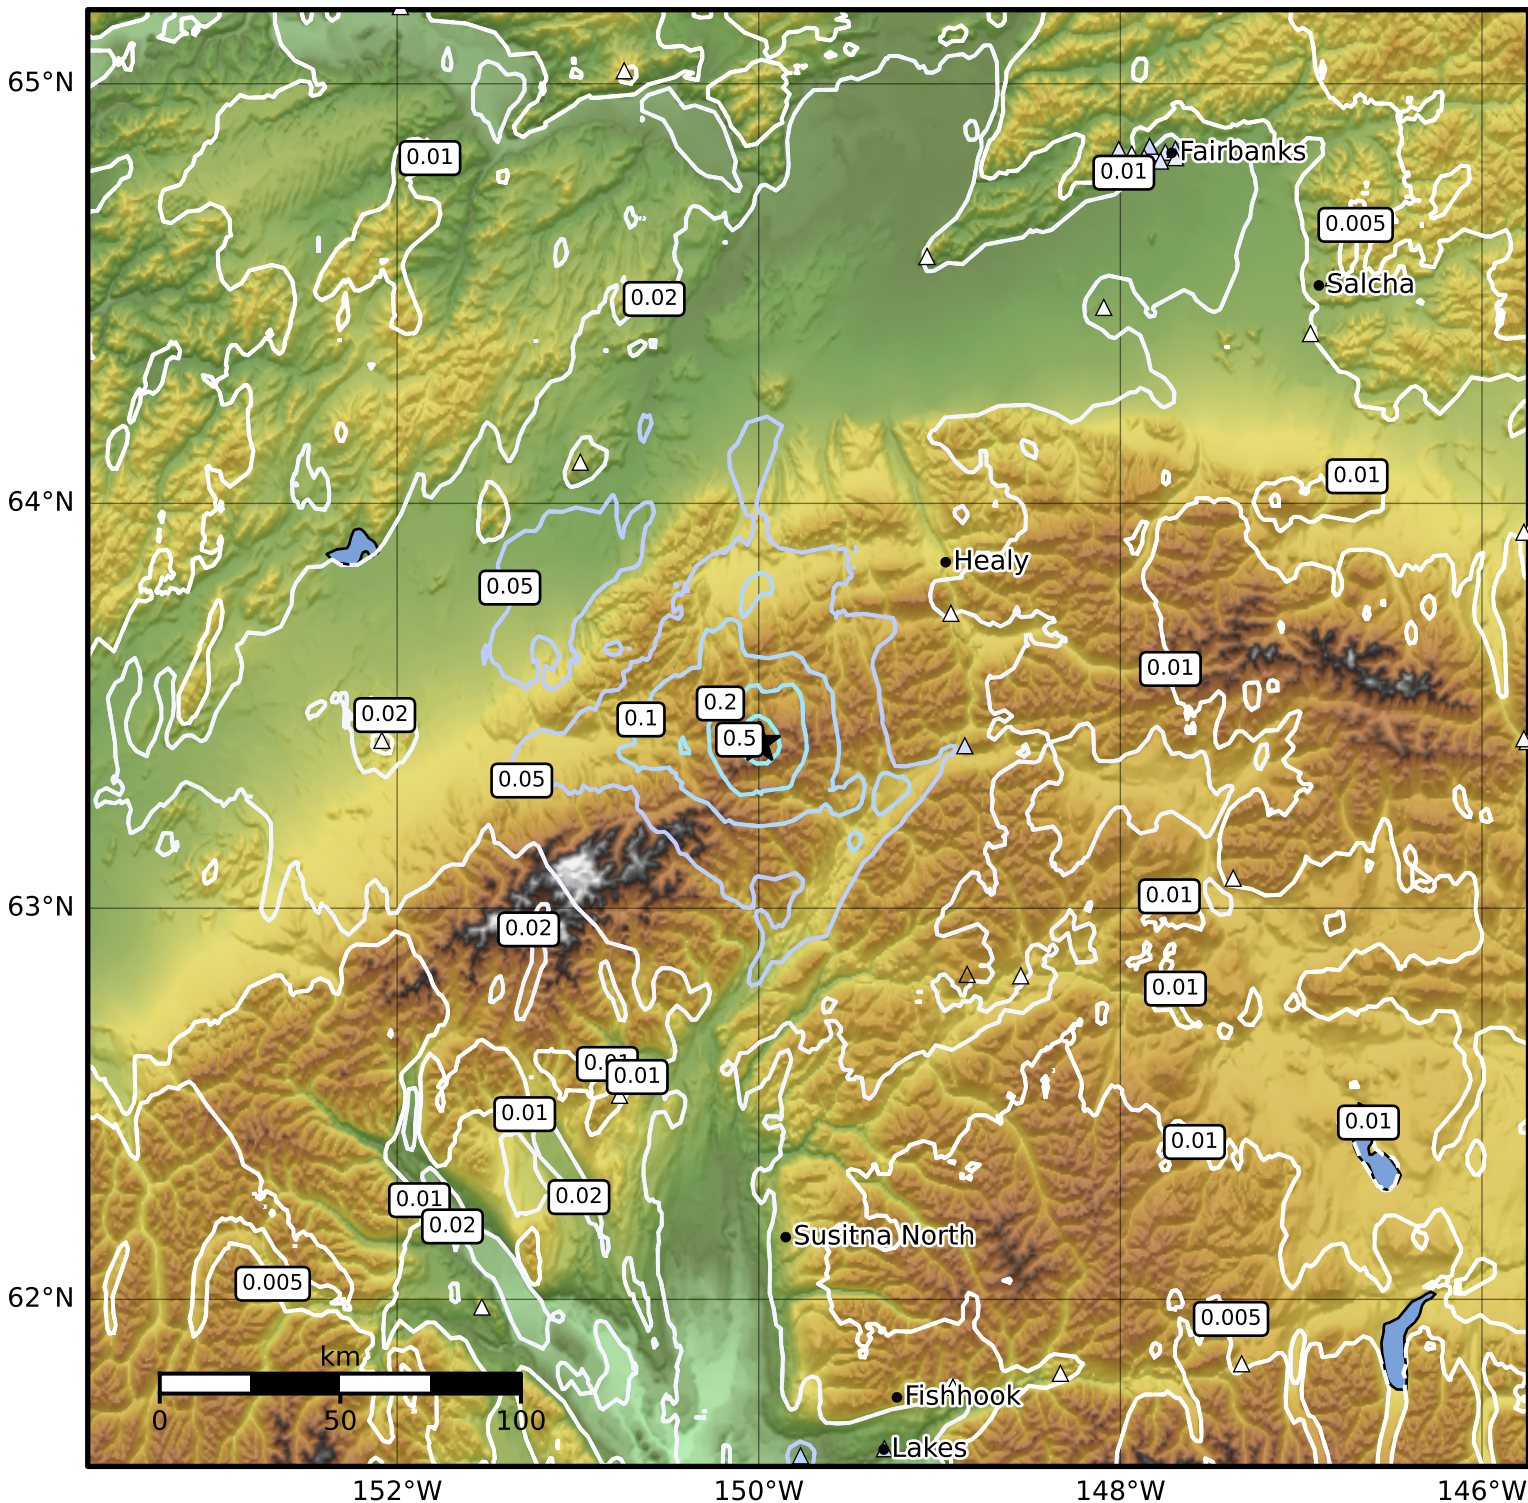

1.0 Second Peak Spectral Acceleration Map Alaska Earthquake Center
 ShakeMap: 49 km (30 miles) ESE of Kantishna
 Oct 10, 2024 00:26:09 UTC M4.3 N63.41 W149.99 Depth: 0.0km ID:ak024d1os5jt

Scale based on Worden et al. (2012)

Version 1: Processed 2024-10-10T00:40:18Z

△ Seismic Instrument ○ Reported Intensity

★ Epicenter