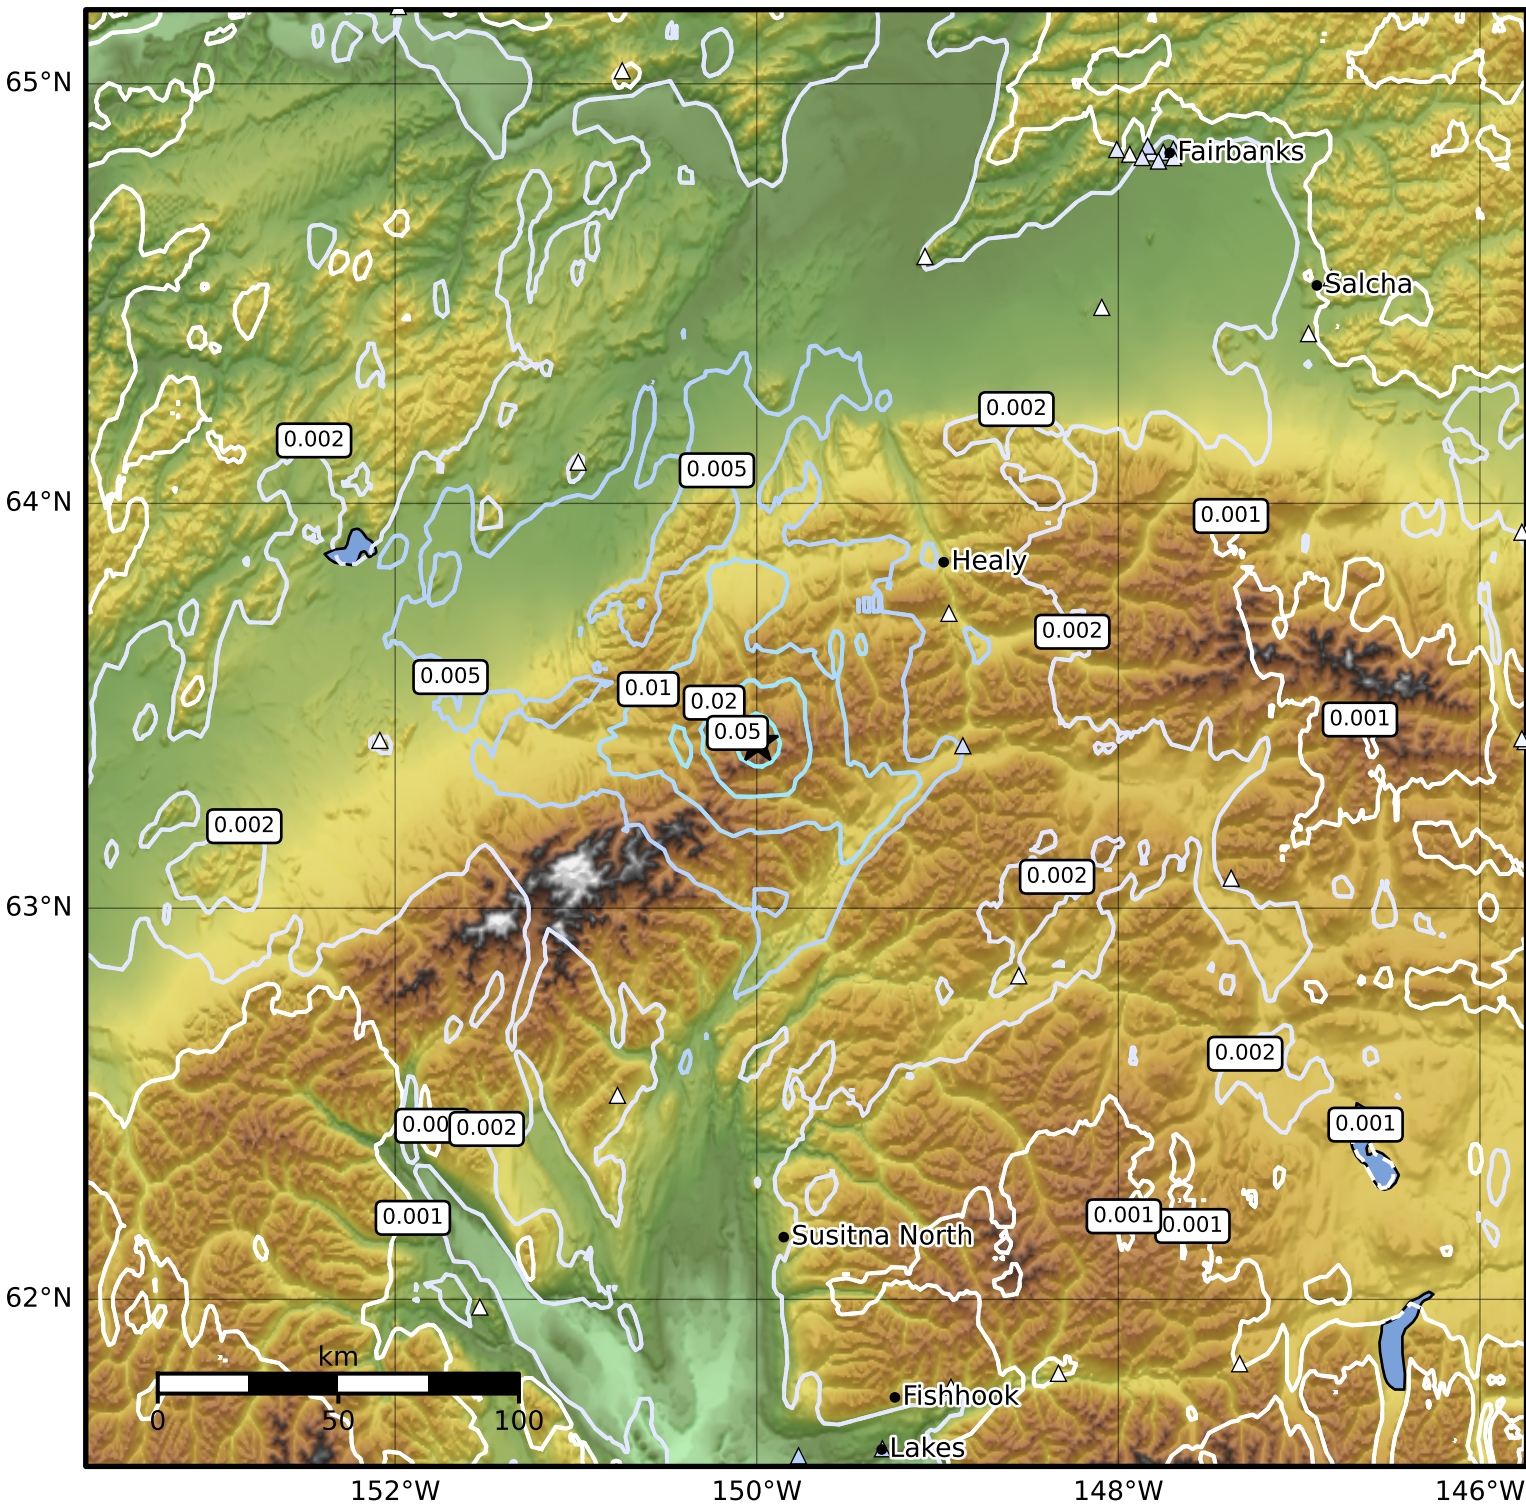

3.0 Second Peak Spectral Acceleration Map Alaska Earthquake Center
 ShakeMap: 49 km (30 miles) ESE of Kantishna
 Oct 10, 2024 00:26:09 UTC M4.3 N63.41 W149.99 Depth: 0.0km ID:ak024d1os5jt

Scale based on Worden et al. (2012)

Version 1: Processed 2024-10-10T00:40:18Z

△ Seismic Instrument ○ Reported Intensity

★ Epicenter