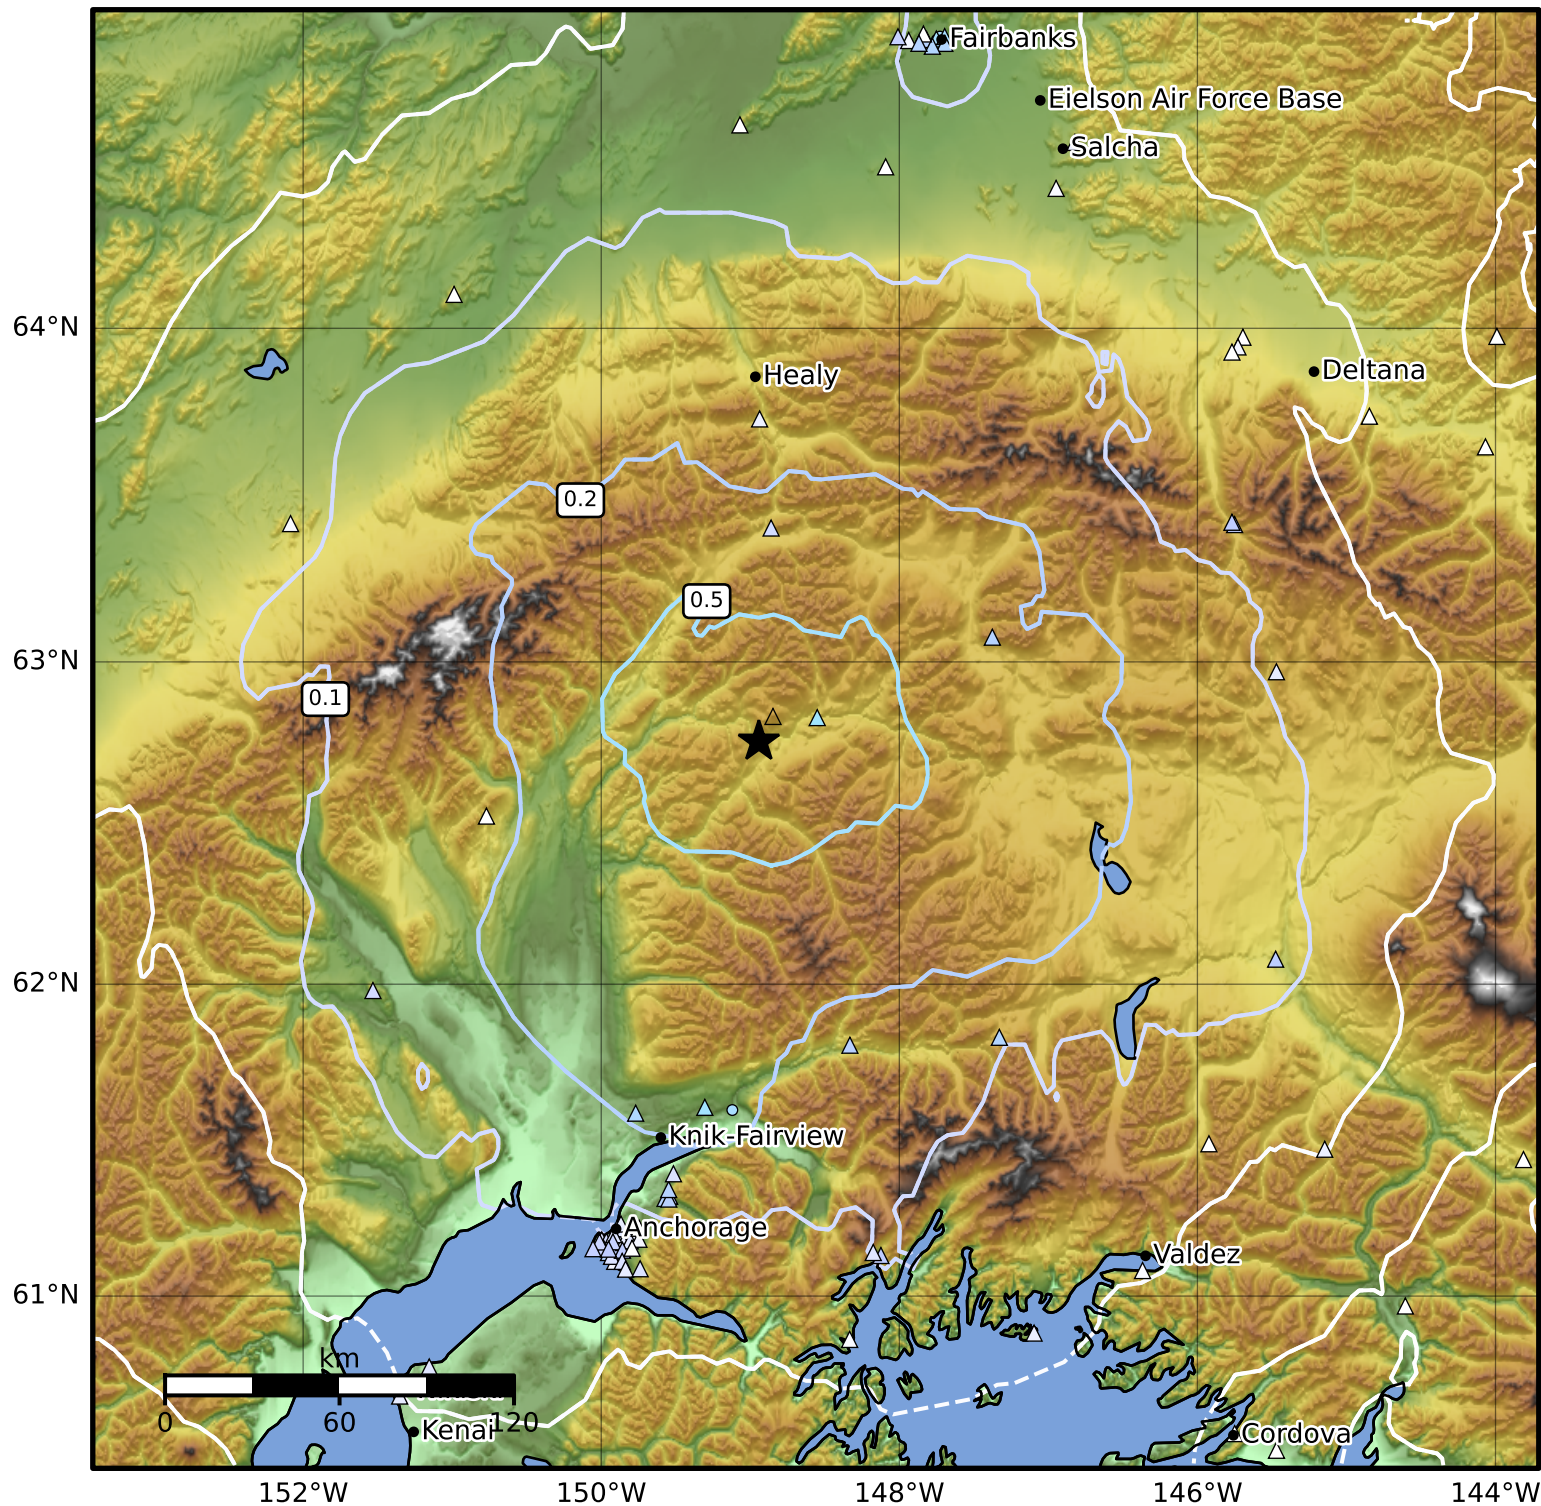

Peak Ground Acceleration Map Alaska Earthquake Center
 ShakeMap: 70 km (43 miles) S of Cantwell
 Oct 11, 2024 19:17:33 UTC M4.5 N62.76 W148.94 Depth: 71.0km ID:ak024d3nkv0i

PGA (%g)	0.1	0.2	0.5	1	2	5	10	20	50	100	200
----------	-----	-----	-----	---	---	---	----	----	----	-----	-----

Scale based on Worden et al. (2012)

Version 2: Processed 2024-10-11T19:37:41Z

△ Seismic Instrument ○ Reported Intensity

★ Epicenter