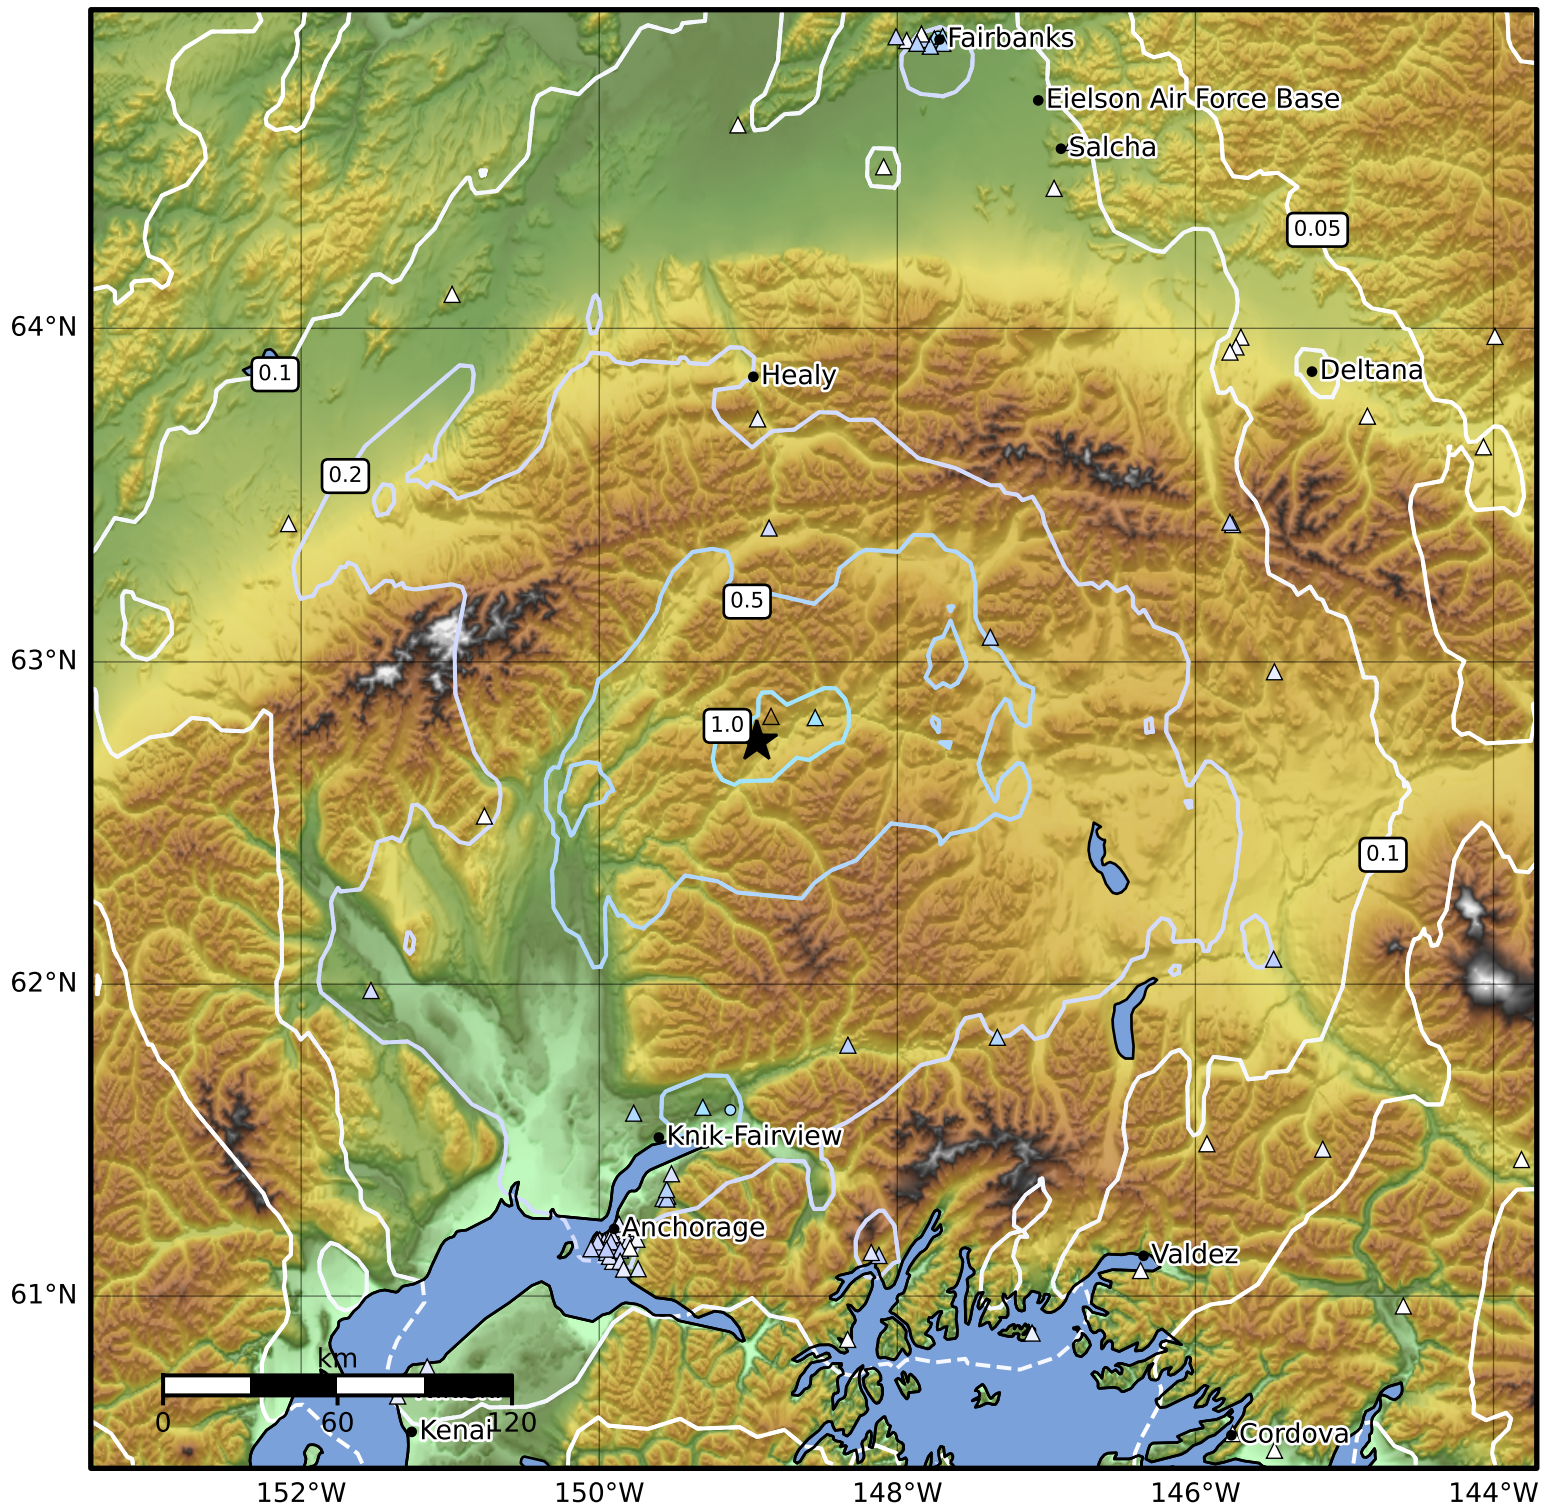

0.3 Second Peak Spectral Acceleration Map Alaska Earthquake Center  
 ShakeMap: 70 km (43 miles) S of Cantwell  
 Oct 11, 2024 19:17:33 UTC M4.5 N62.76 W148.94 Depth: 71.0km ID:ak024d3nkv0i

SA(0.3) (%g)	0.1	0.2	0.5	1	2	5	10	20	50	100	200
--------------	-----	-----	-----	---	---	---	----	----	----	-----	-----

Scale based on Worden et al. (2012)

Version 2: Processed 2024-10-11T19:37:41Z

△ Seismic Instrument ○ Reported Intensity

★ Epicenter