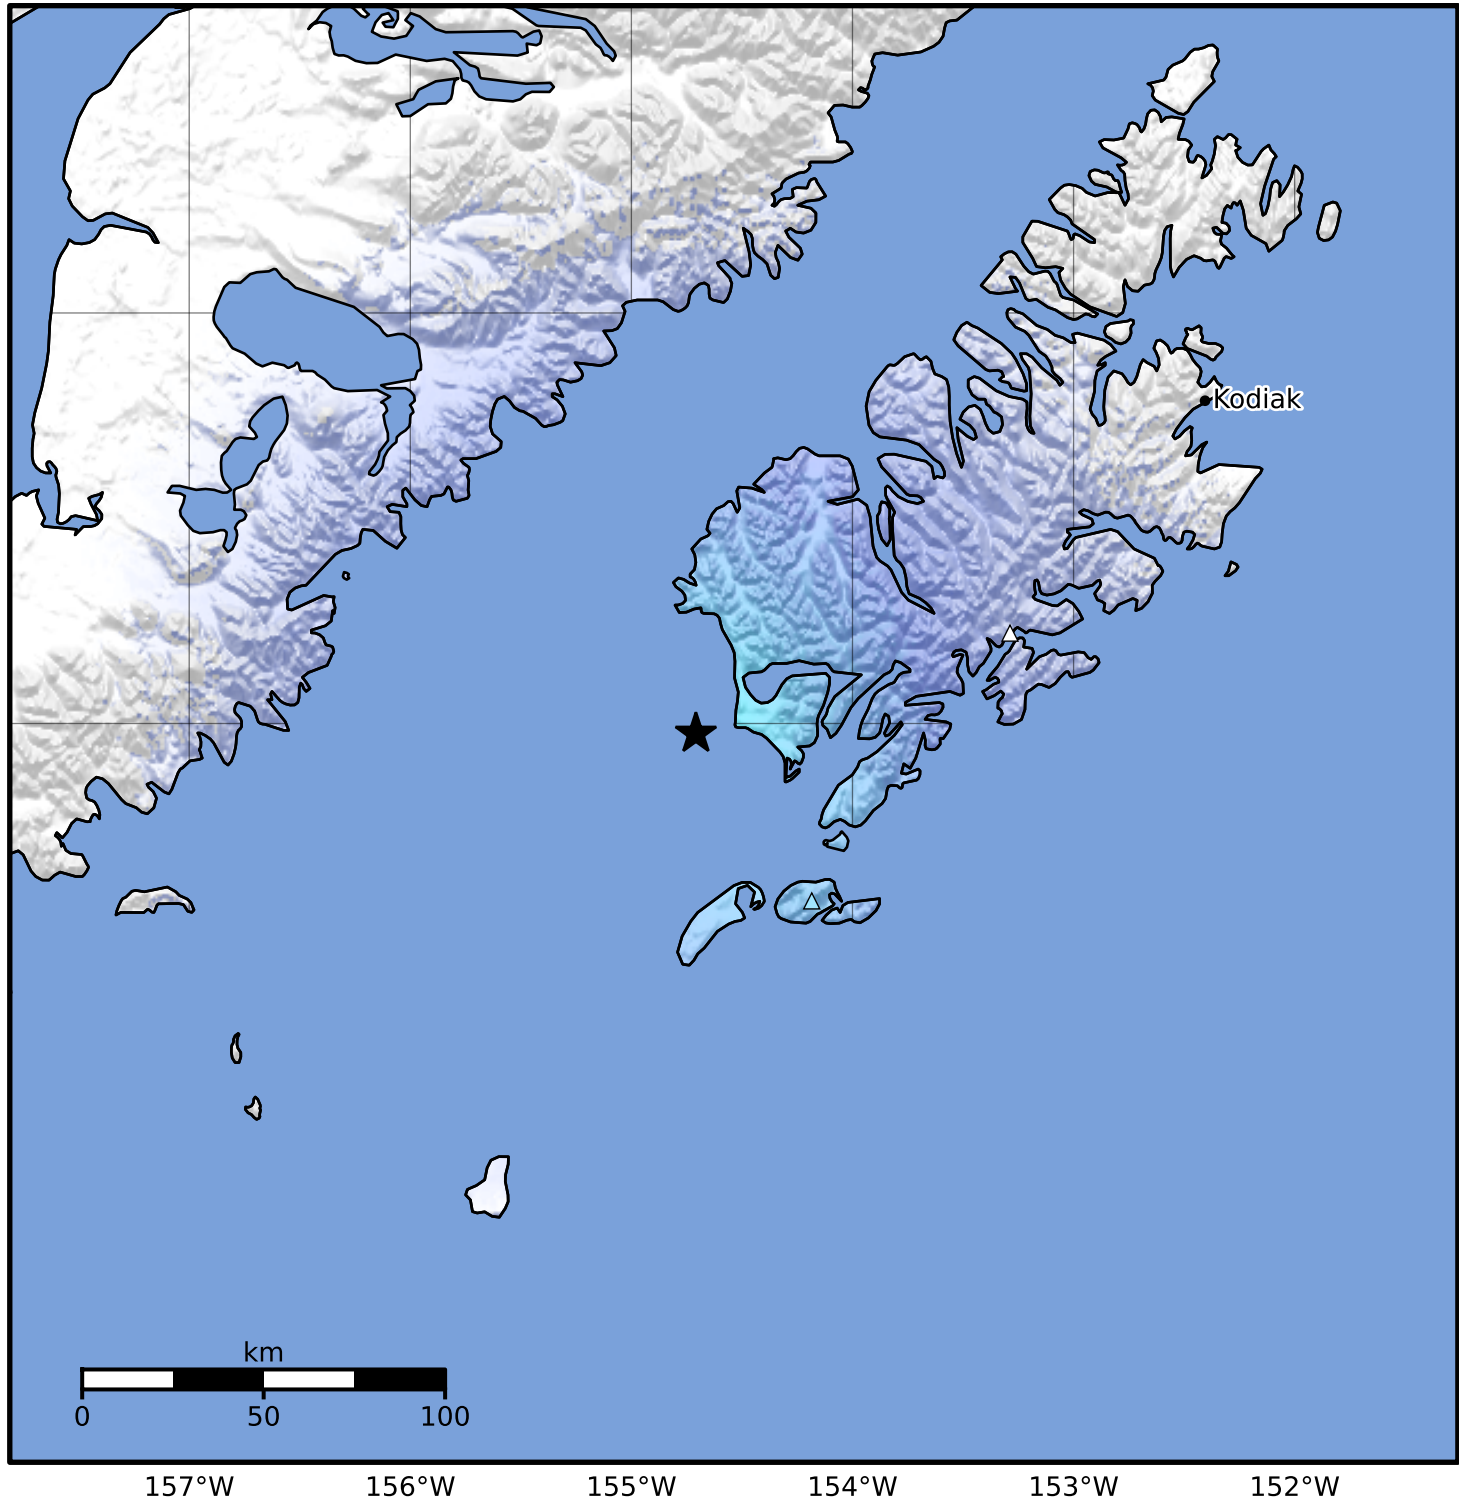

Macroseismic Intensity Map Alaska Earthquake Center
 ShakeMap: 32 km (20 miles) W of Akhiok
 Oct 12, 2024 07:57:27 UTC M4.4 N56.98 W154.71 Depth: 2.9km ID:ak024d547kc3

SHAKING	Not felt	Weak	Light	Moderate	Strong	Very strong	Severe	Violent	Extreme
DAMAGE	None	None	None	Very light	Light	Moderate	Moderate/heavy	Heavy	Very heavy
PGA(%g)	<0.0464	0.297	2.76	6.2	11.5	21.5	40.1	74.7	>139
PGV(cm/s)	<0.0215	0.135	1.41	4.65	9.64	20	41.4	85.8	>178
INTENSITY	I	II-III	IV	V	VI	VII	VIII	IX	X+

Scale based on Worden et al. (2012) Version 2: Processed 2024-10-12T08:09:39Z
 △ Seismic Instrument ○ Reported Intensity ★ Epicenter