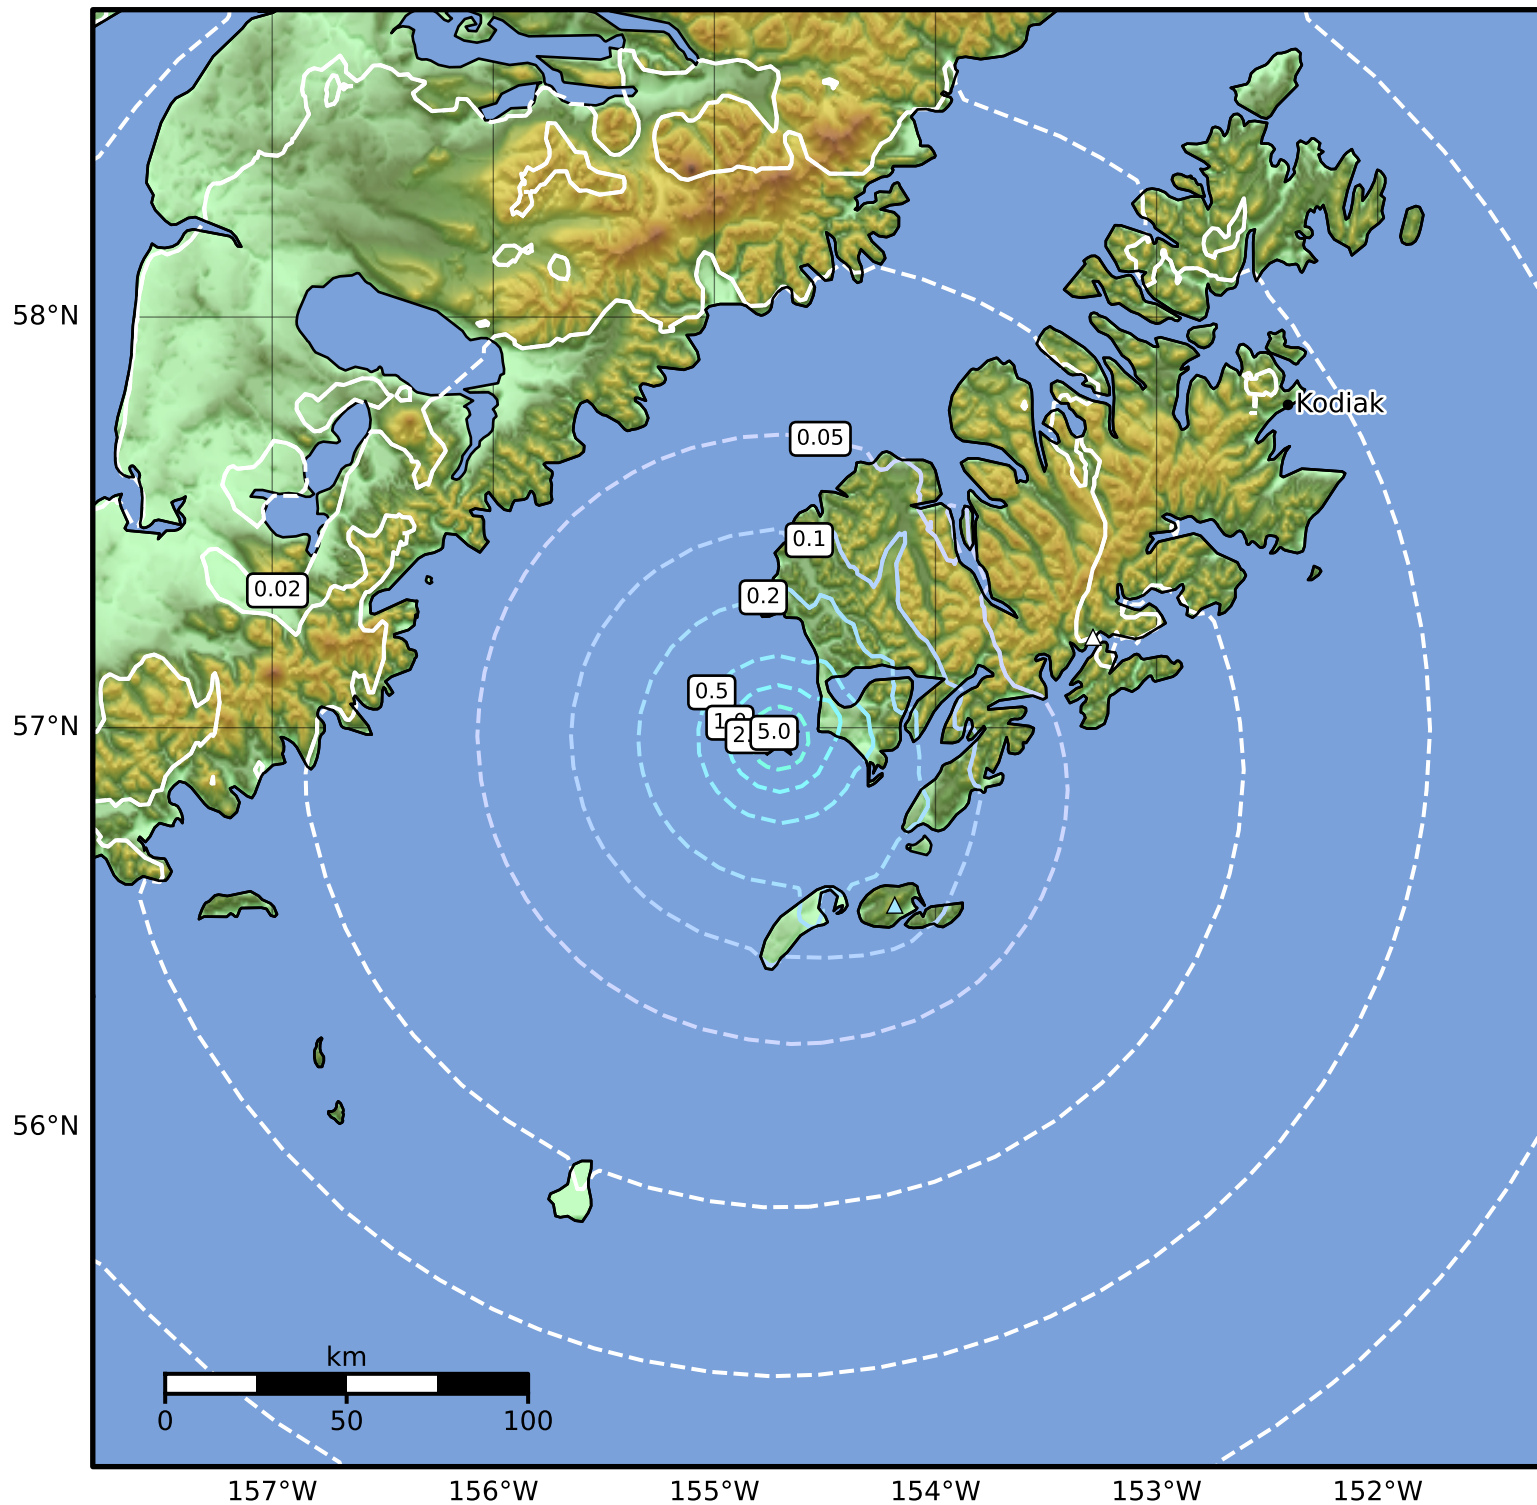

Peak Ground Velocity Map Alaska Earthquake Center
ShakeMap: 32 km (20 miles) W of Akhiok
Oct 12, 2024 07:57:27 UTC M4.4 N56.98 W154.71 Depth: 2.9km ID:ak024d547kc3

PGV (cm/s)	0.1	0.2	0.5	1	2	5	10	20	50	100	200
------------	-----	-----	-----	---	---	---	----	----	----	-----	-----

Scale based on Worden et al. (2012)

Version 2: Processed 2024-10-12T08:09:39Z

△ Seismic Instrument ○ Reported Intensity

★ Epicenter