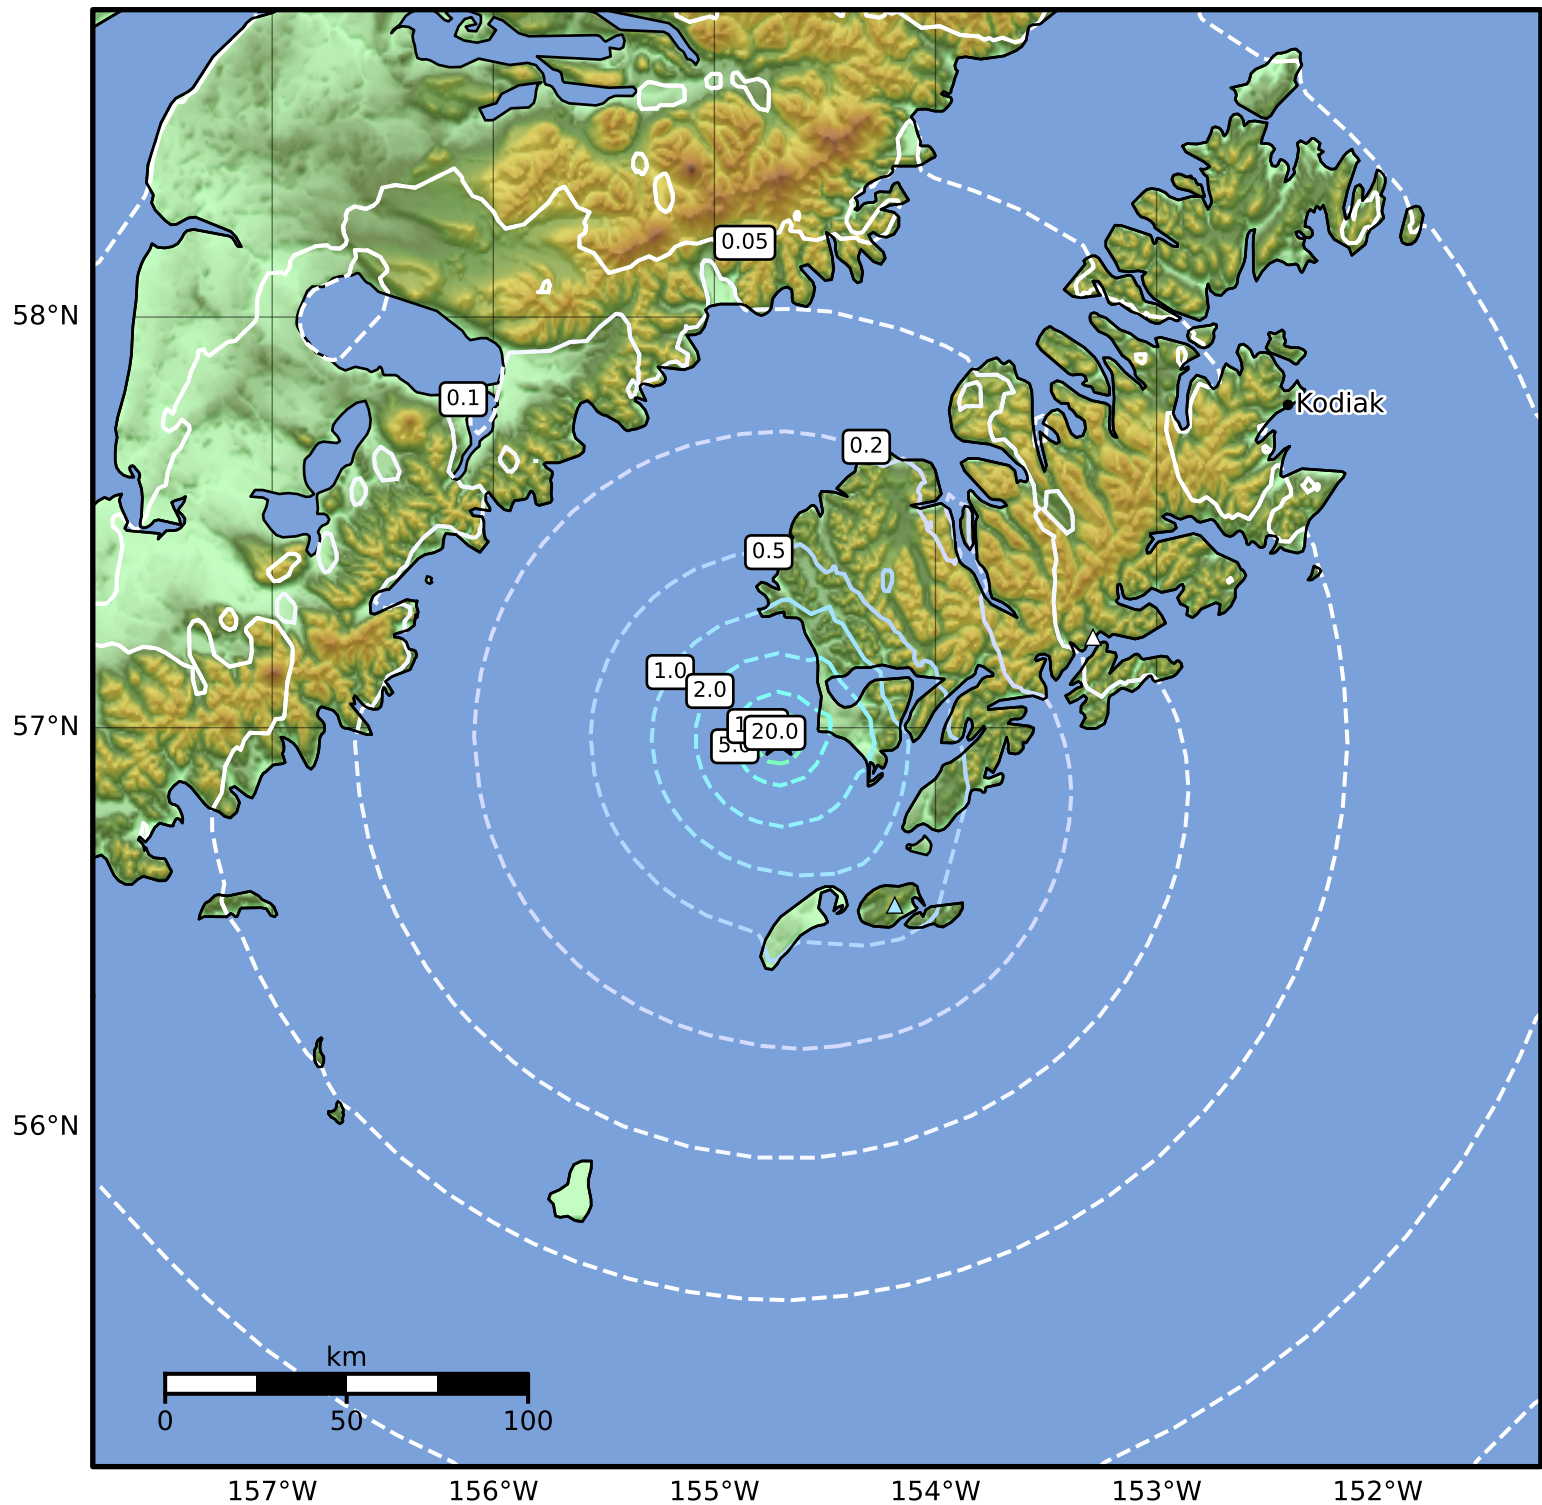

0.3 Second Peak Spectral Acceleration Map Alaska Earthquake Center
 ShakeMap: 32 km (20 miles) W of Akhiok
 Oct 12, 2024 07:57:27 UTC M4.4 N56.98 W154.71 Depth: 2.9km ID:ak024d547kc3

SA(0.3) (%g)	0.1	0.2	0.5	1	2	5	10	20	50	100	200
---------------------	------------	------------	------------	----------	----------	----------	-----------	-----------	-----------	------------	------------

Scale based on Worden et al. (2012)

Version 2: Processed 2024-10-12T08:09:39Z

△ Seismic Instrument ○ Reported Intensity

★ Epicenter