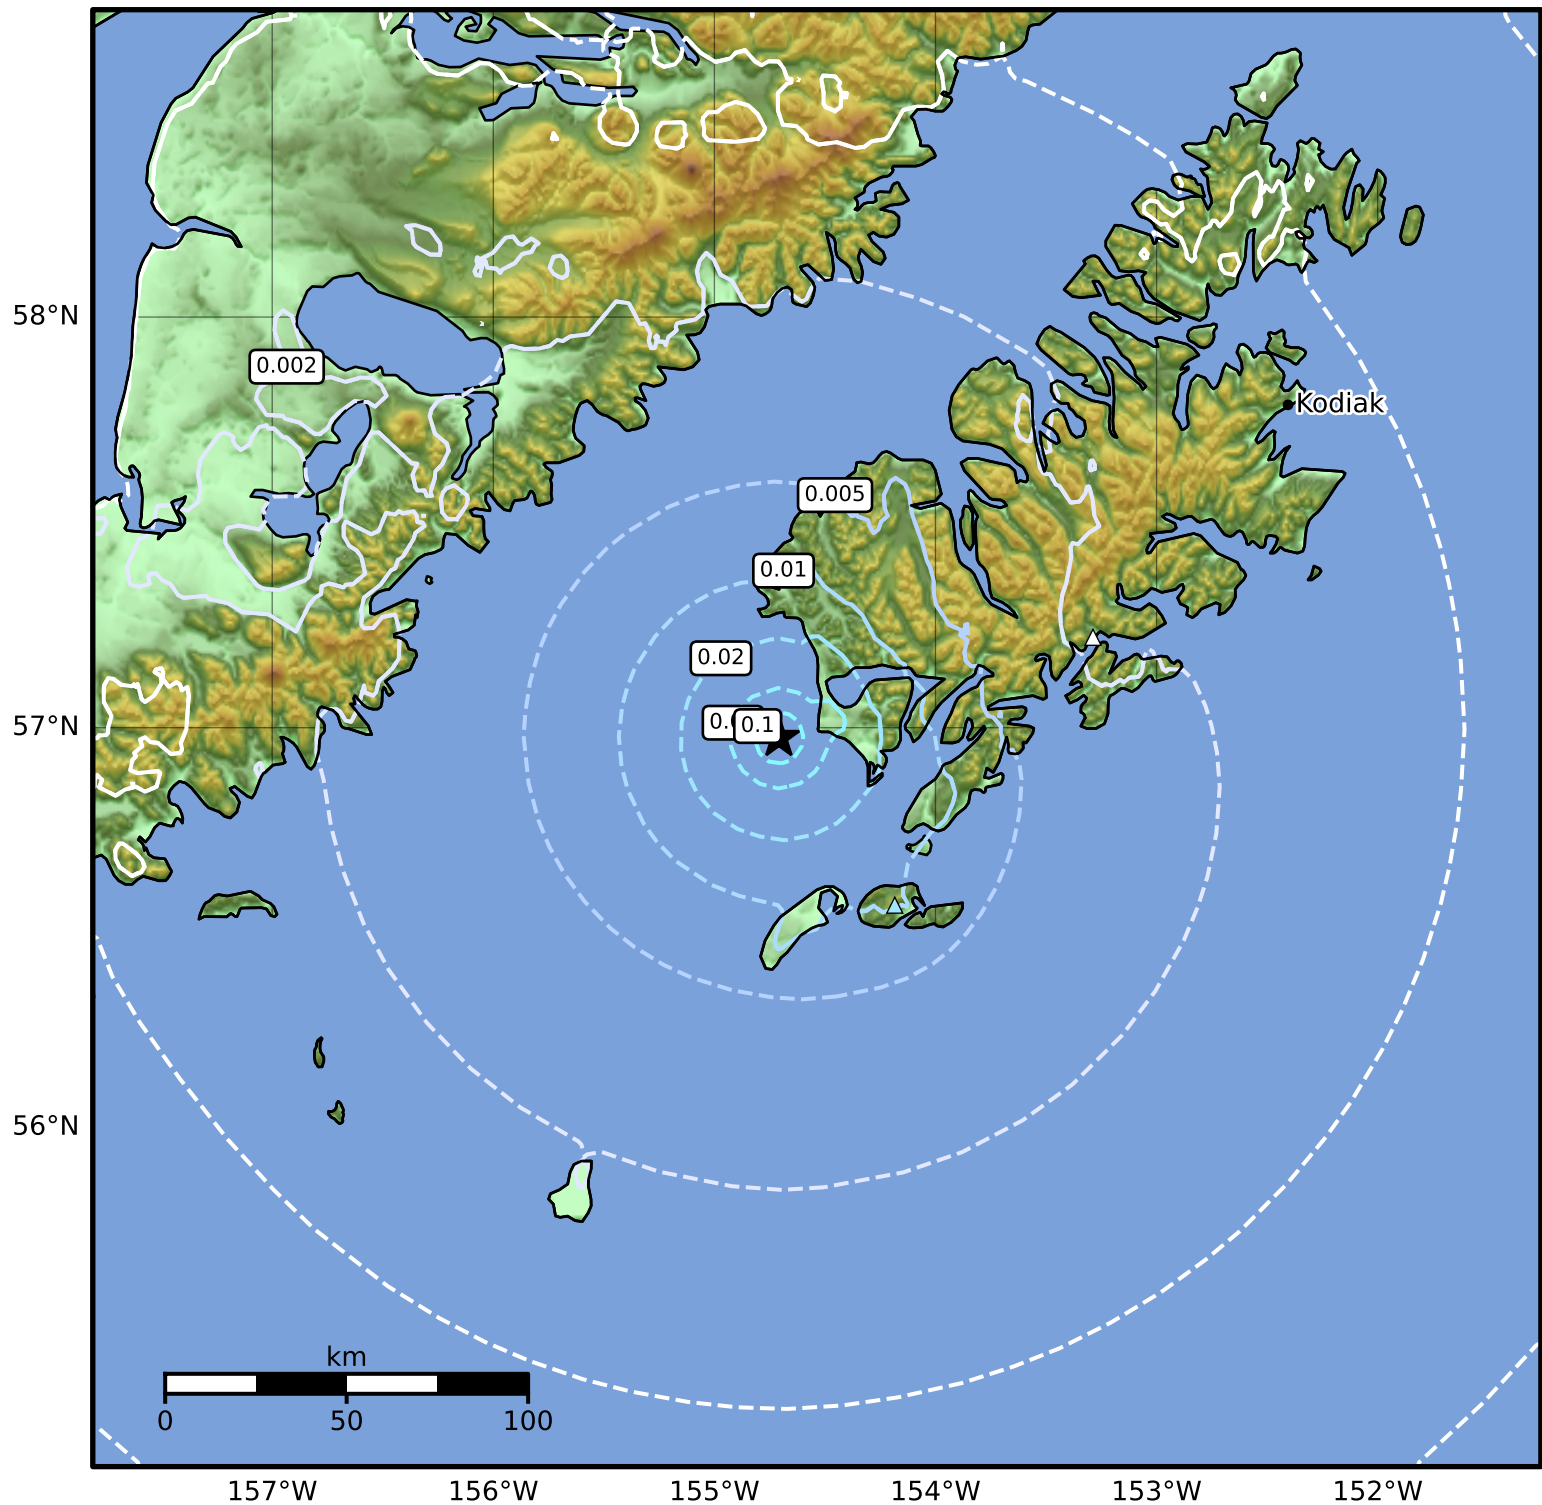

3.0 Second Peak Spectral Acceleration Map Alaska Earthquake Center
ShakeMap: 32 km (20 miles) W of Akhiok
Oct 12, 2024 07:57:27 UTC M4.4 N56.98 W154.71 Depth: 2.9km ID:ak024d547kc3

Scale based on Worden et al. (2012)

Version 2: Processed 2024-10-12T08:09:39Z

△ Seismic Instrument ○ Reported Intensity

★ Epicenter