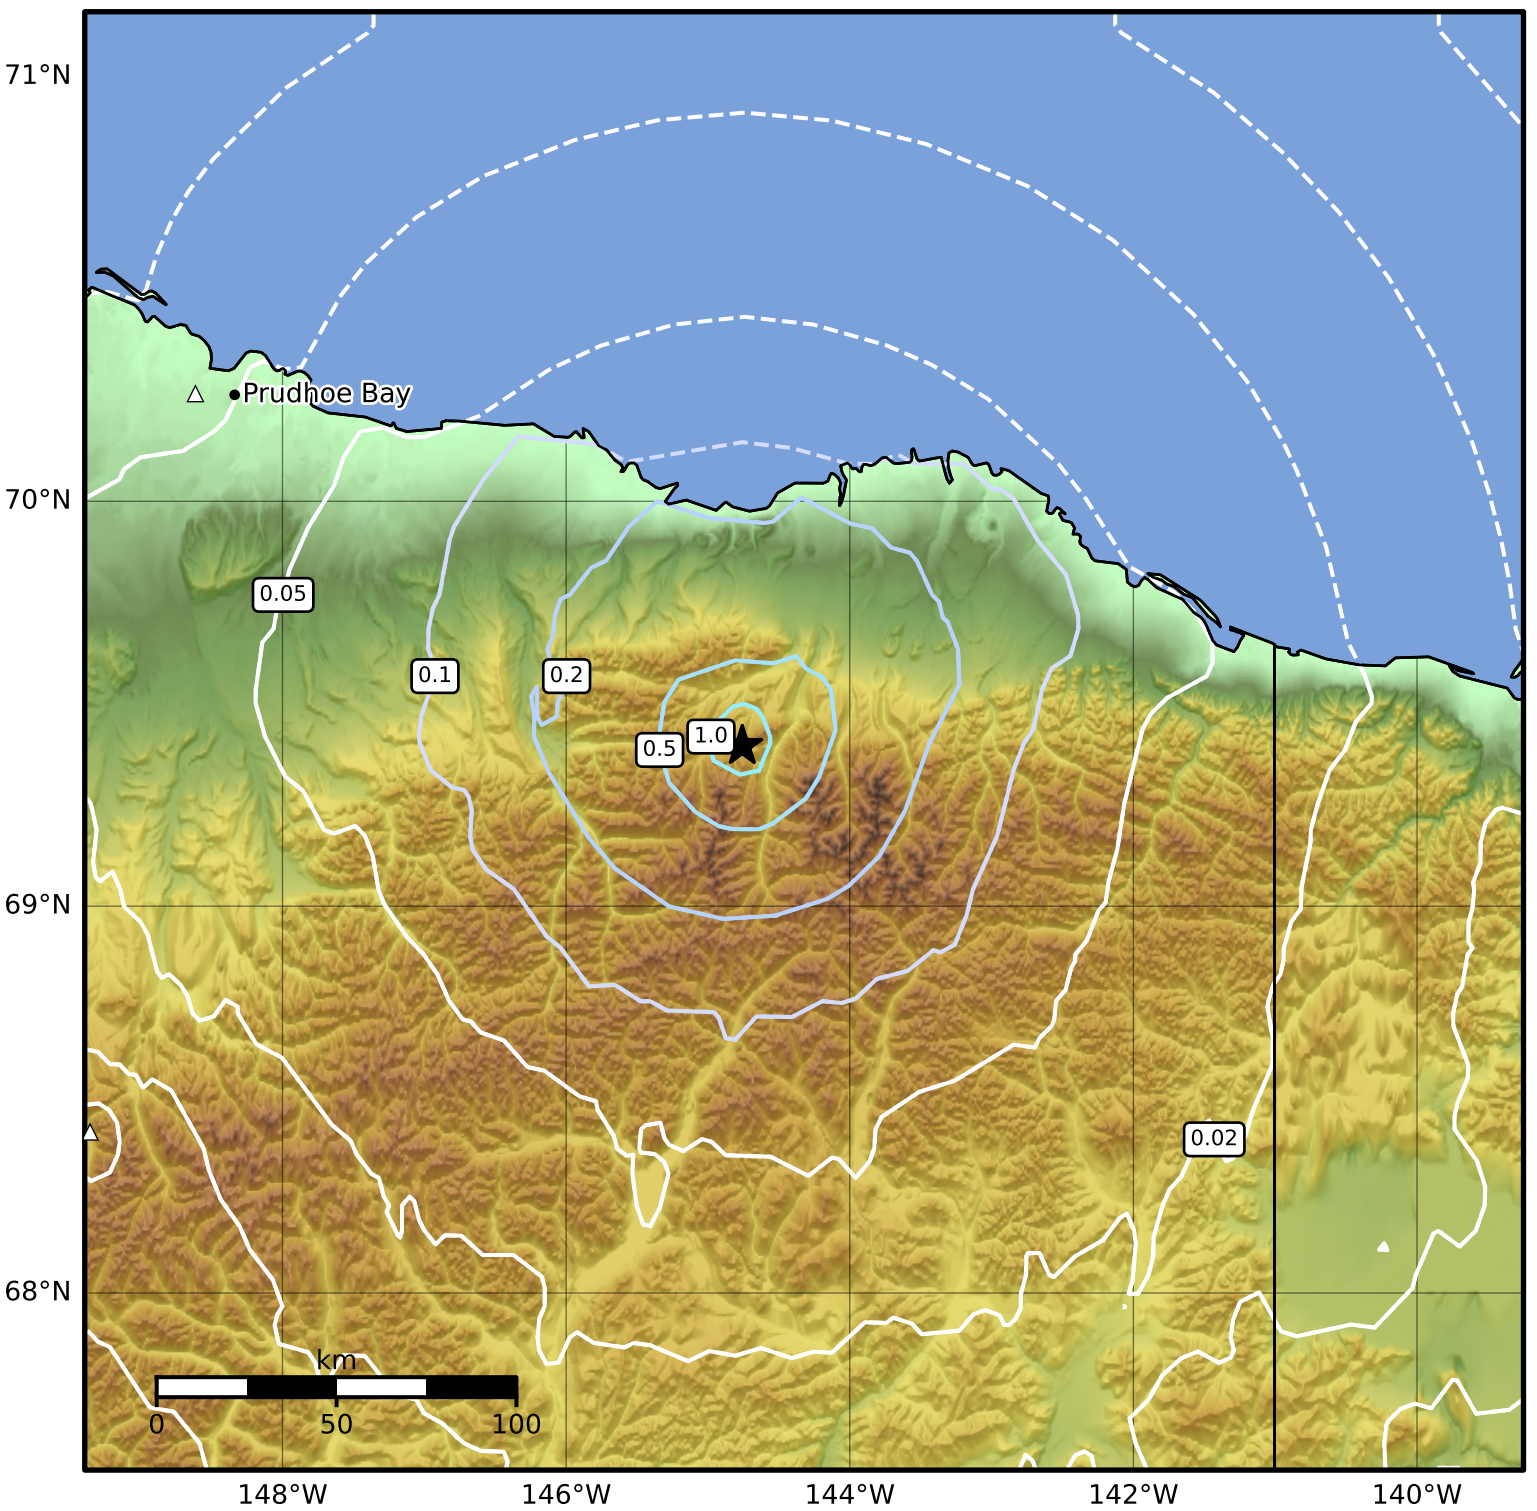

Peak Ground Acceleration Map Alaska Earthquake Center
 ShakeMap: 92 km (57 miles) SSW of Kaktovik
 Oct 12, 2024 22:23:42 UTC M3.8 N69.40 W144.76 Depth: 24.8km ID:ak024d5cxt78

PGA (%g)	0.1	0.2	0.5	1	2	5	10	20	50	100	200
----------	-----	-----	-----	---	---	---	----	----	----	-----	-----

Scale based on Worden et al. (2012)

Version 2: Processed 2024-10-12T22:33:41Z

△ Seismic Instrument ○ Reported Intensity ★ Epicenter