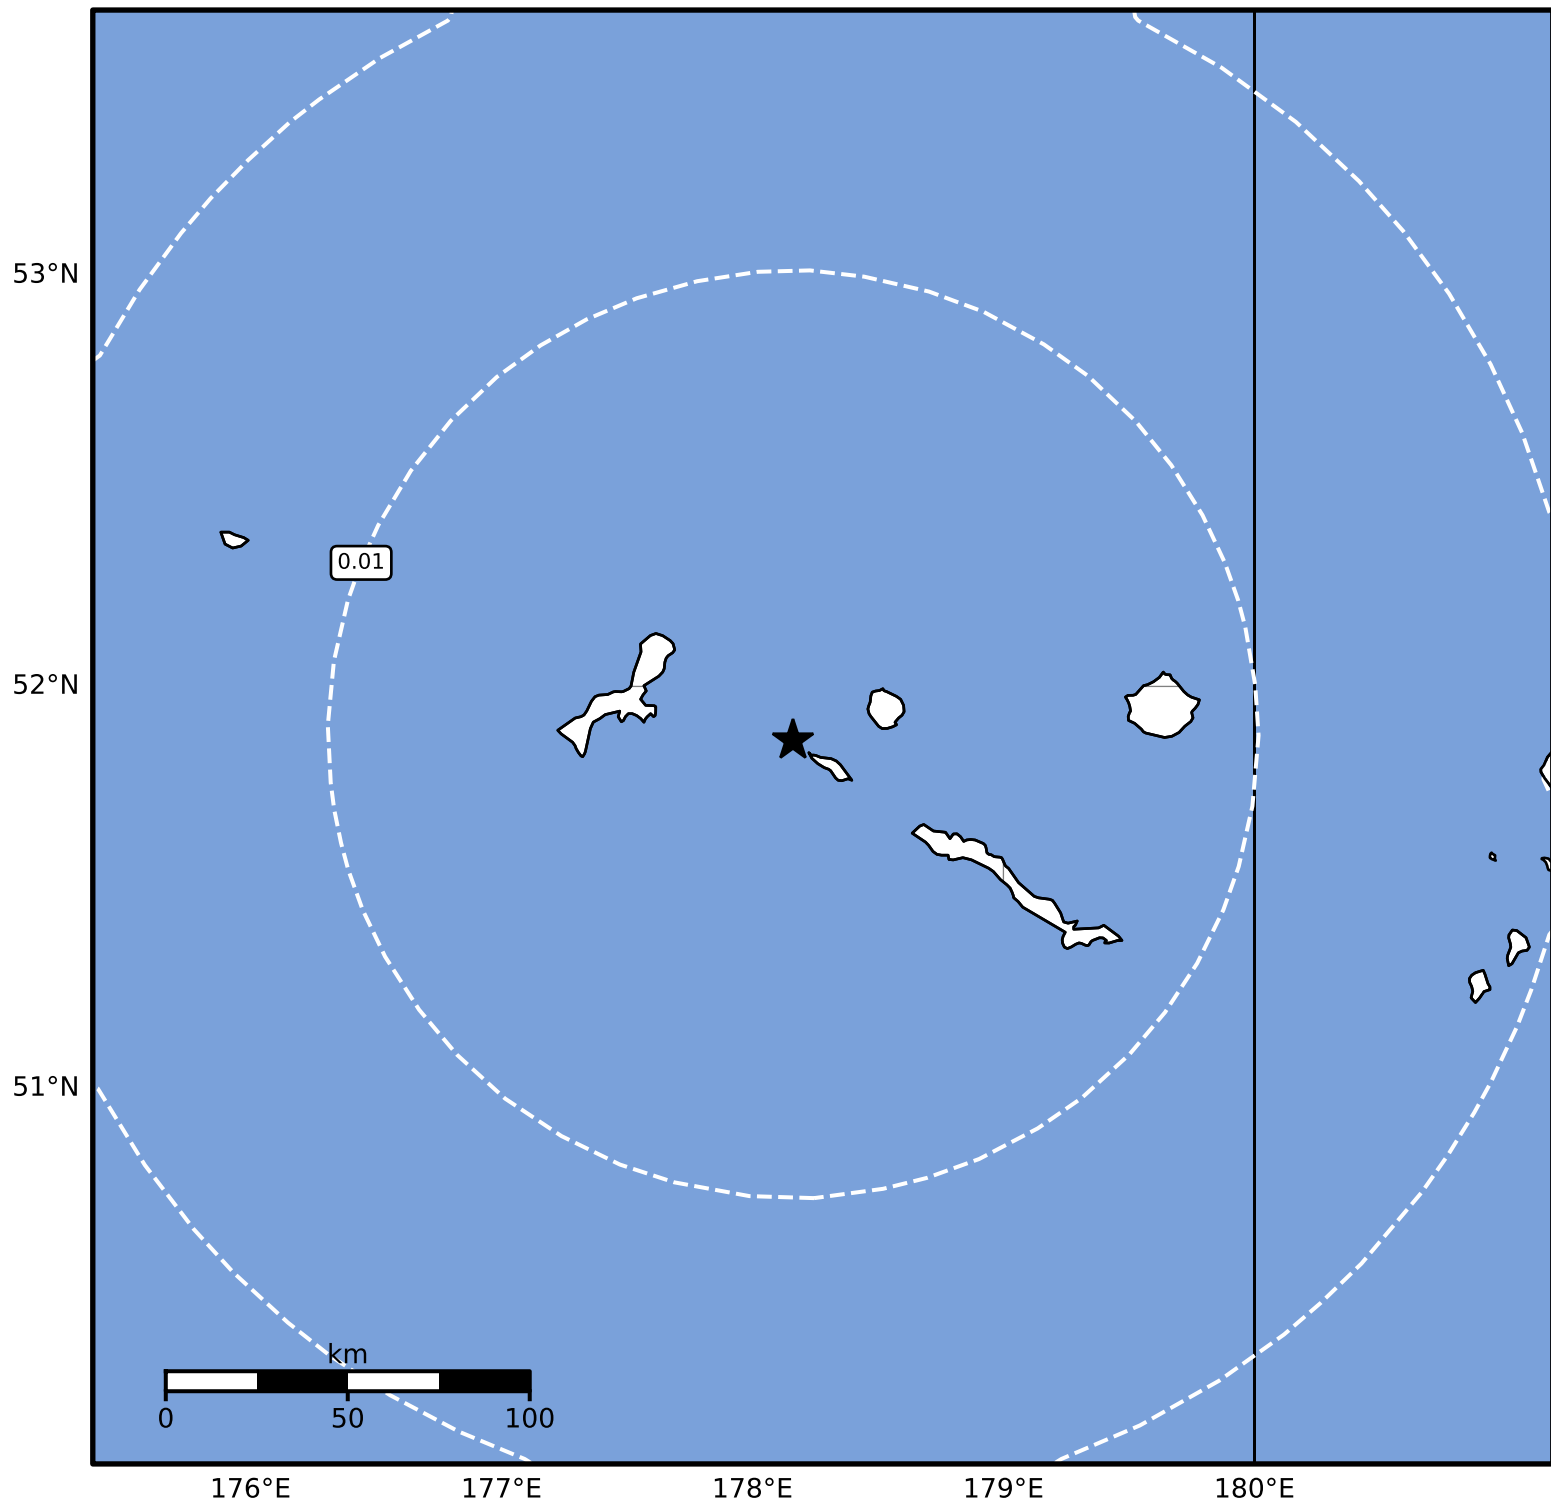

Peak Ground Velocity Map Alaska Earthquake Center
ShakeMap: 69 km (43 miles) WNW of Amchitka
Oct 13, 2024 17:04:20 UTC M3.9 N51.87 E178.16 Depth: 139.1km ID:ak024d6xdw59

Scale based on Worden et al. (2012)

Version 2: Processed 2024-10-13T20:06:12Z

△ Seismic Instrument ○ Reported Intensity

★ Epicenter