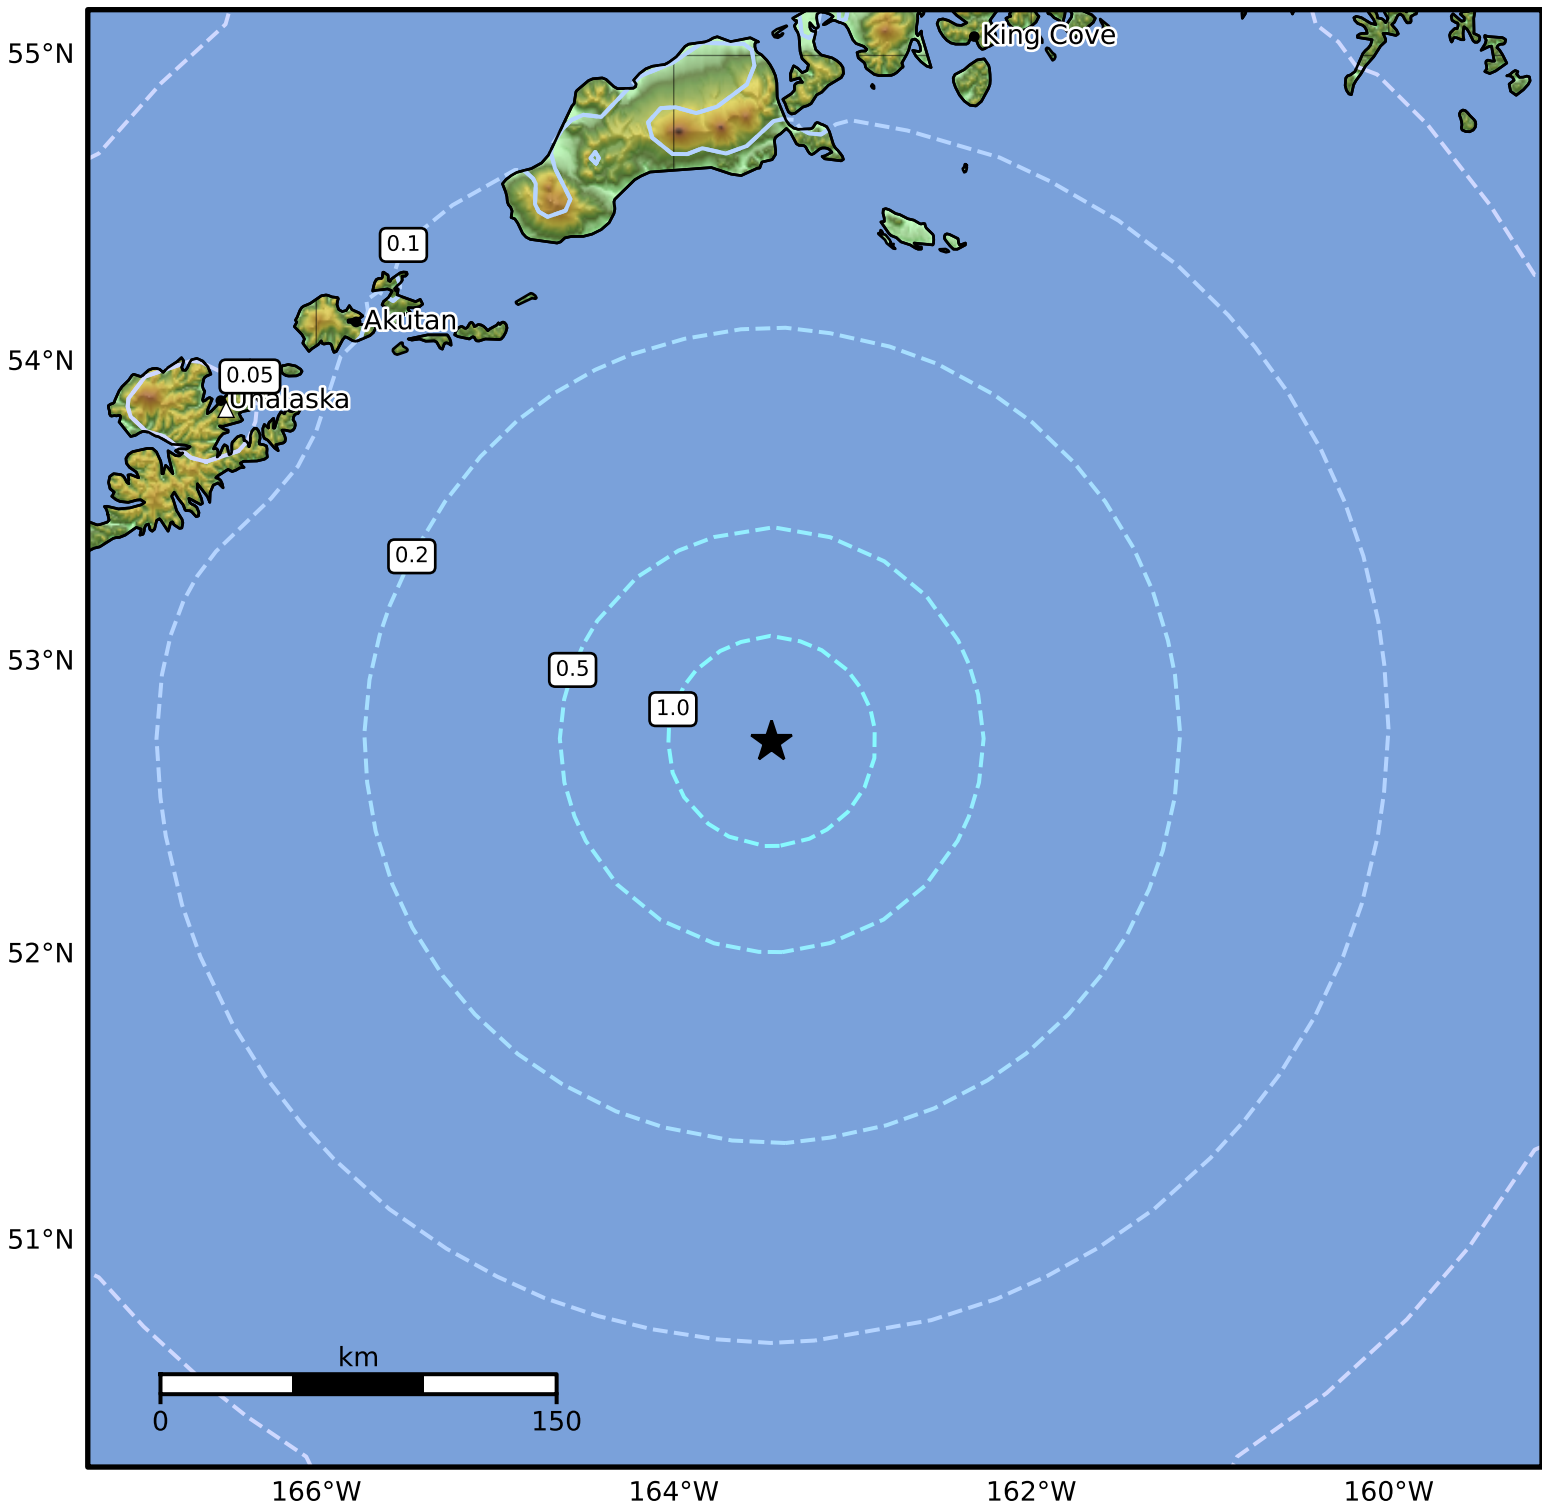

Peak Ground Velocity Map Alaska Earthquake Center
ShakeMap: 219 km (136 miles) SE of Akutan
Oct 16, 2024 09:40:01 UTC M5.3 N52.73 W163.45 Depth: 41.5km ID:ak024dbrg4cm

PGV (cm/s)	0.1	0.2	0.5	1	2	5	10	20	50	100	200
------------	-----	-----	-----	---	---	---	----	----	----	-----	-----

Scale based on Worden et al. (2012)

Version 5: Processed 2024-10-16T10:05:11Z

△ Seismic Instrument ○ Reported Intensity

★ Epicenter