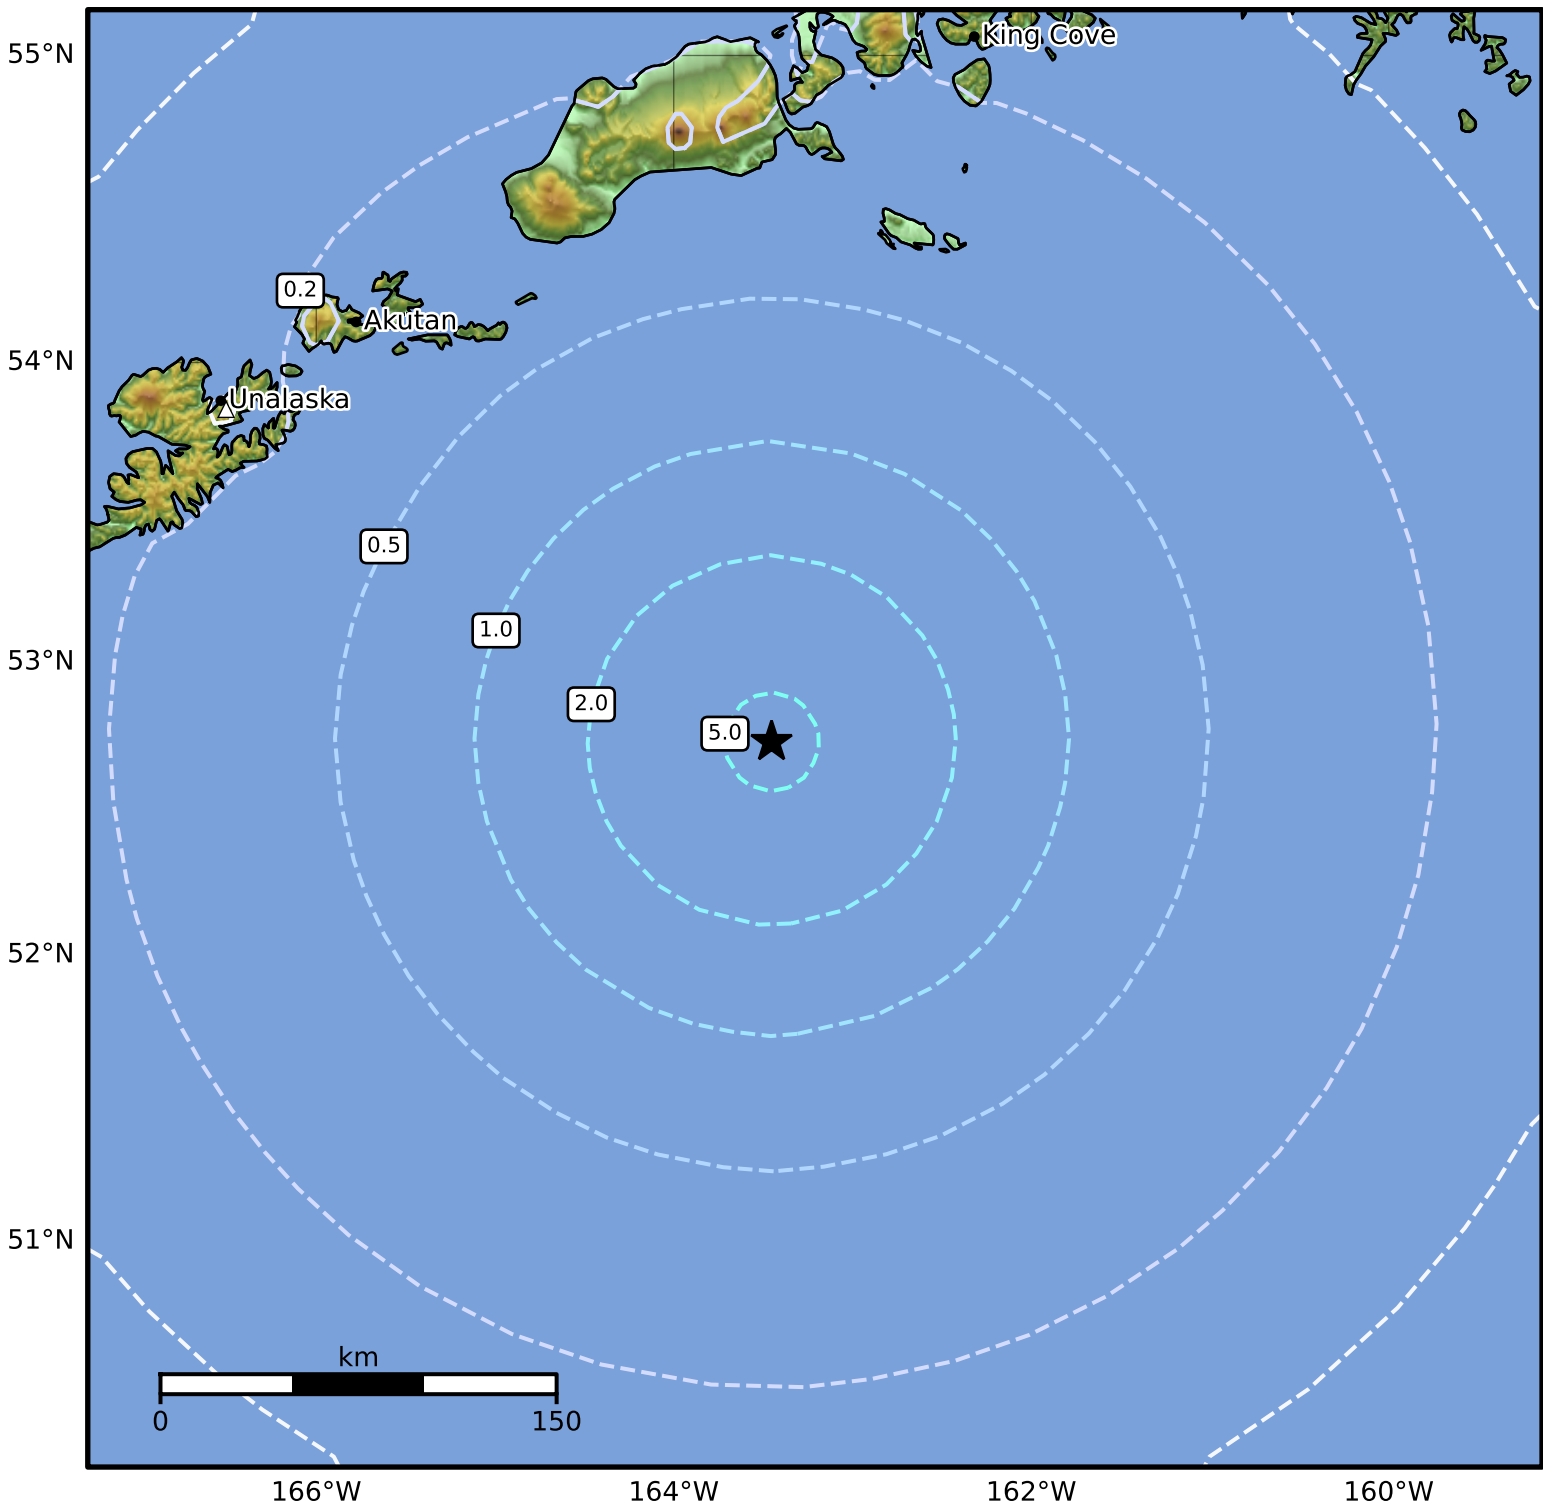

0.3 Second Peak Spectral Acceleration Map Alaska Earthquake Center
 ShakeMap: 219 km (136 miles) SE of Akutan
 Oct 16, 2024 09:40:01 UTC M5.3 N52.73 W163.45 Depth: 41.5km ID:ak024dbrg4cm

SA(0.3) (%g)	0.1	0.2	0.5	1	2	5	10	20	50	100	200
--------------	-----	-----	-----	---	---	---	----	----	----	-----	-----

Scale based on Worden et al. (2012)

Version 5: Processed 2024-10-16T10:05:11Z

△ Seismic Instrument ○ Reported Intensity

★ Epicenter