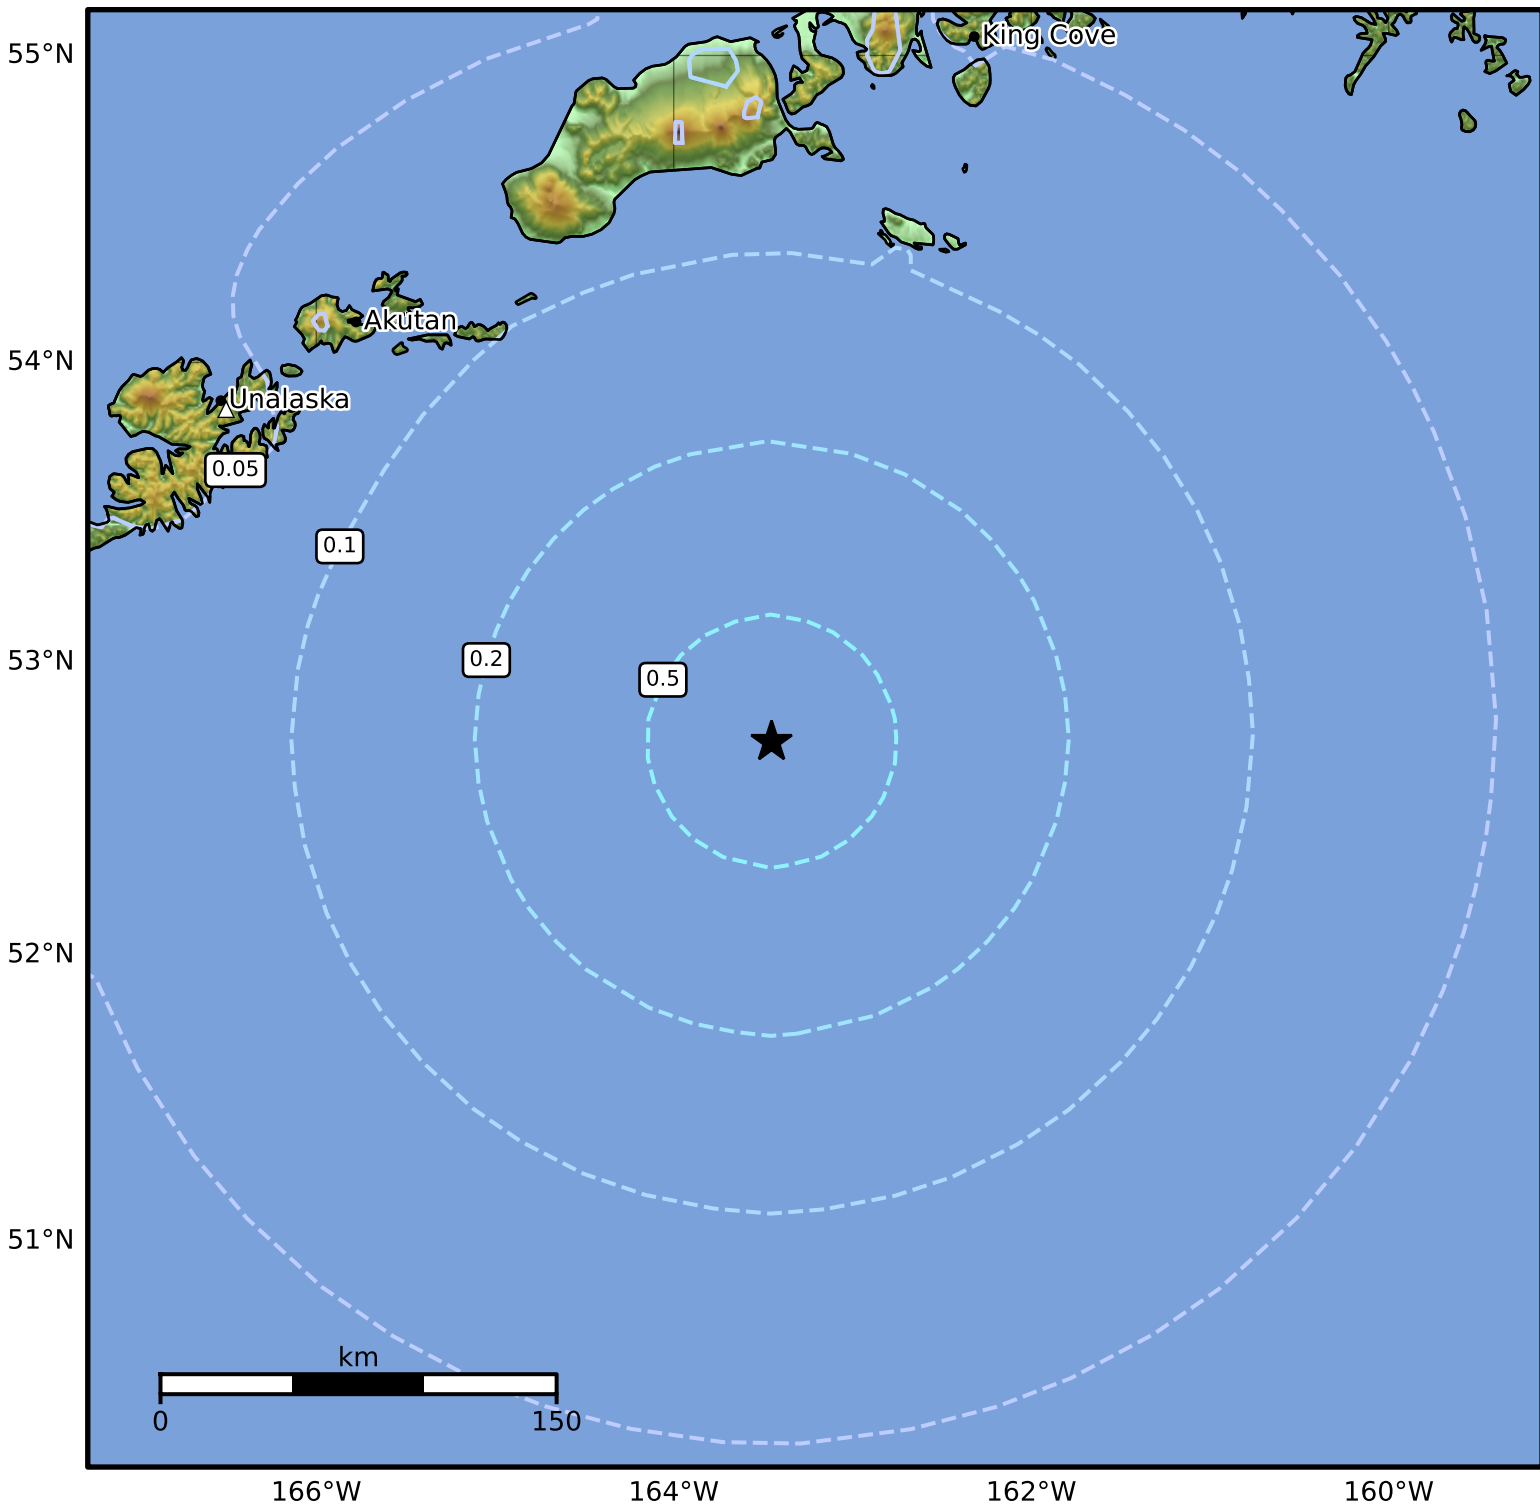

1.0 Second Peak Spectral Acceleration Map Alaska Earthquake Center  
ShakeMap: 219 km (136 miles) SE of Akutan  
Oct 16, 2024 09:40:01 UTC M5.3 N52.73 W163.45 Depth: 41.5km ID:ak024dbrg4cm

SA(1.0) (%g)	0.1	0.2	0.5	1	2	5	10	20	50	100	200
--------------	-----	-----	-----	---	---	---	----	----	----	-----	-----

Scale based on Worden et al. (2012)

Version 5: Processed 2024-10-16T10:05:11Z

△ Seismic Instrument ○ Reported Intensity

★ Epicenter