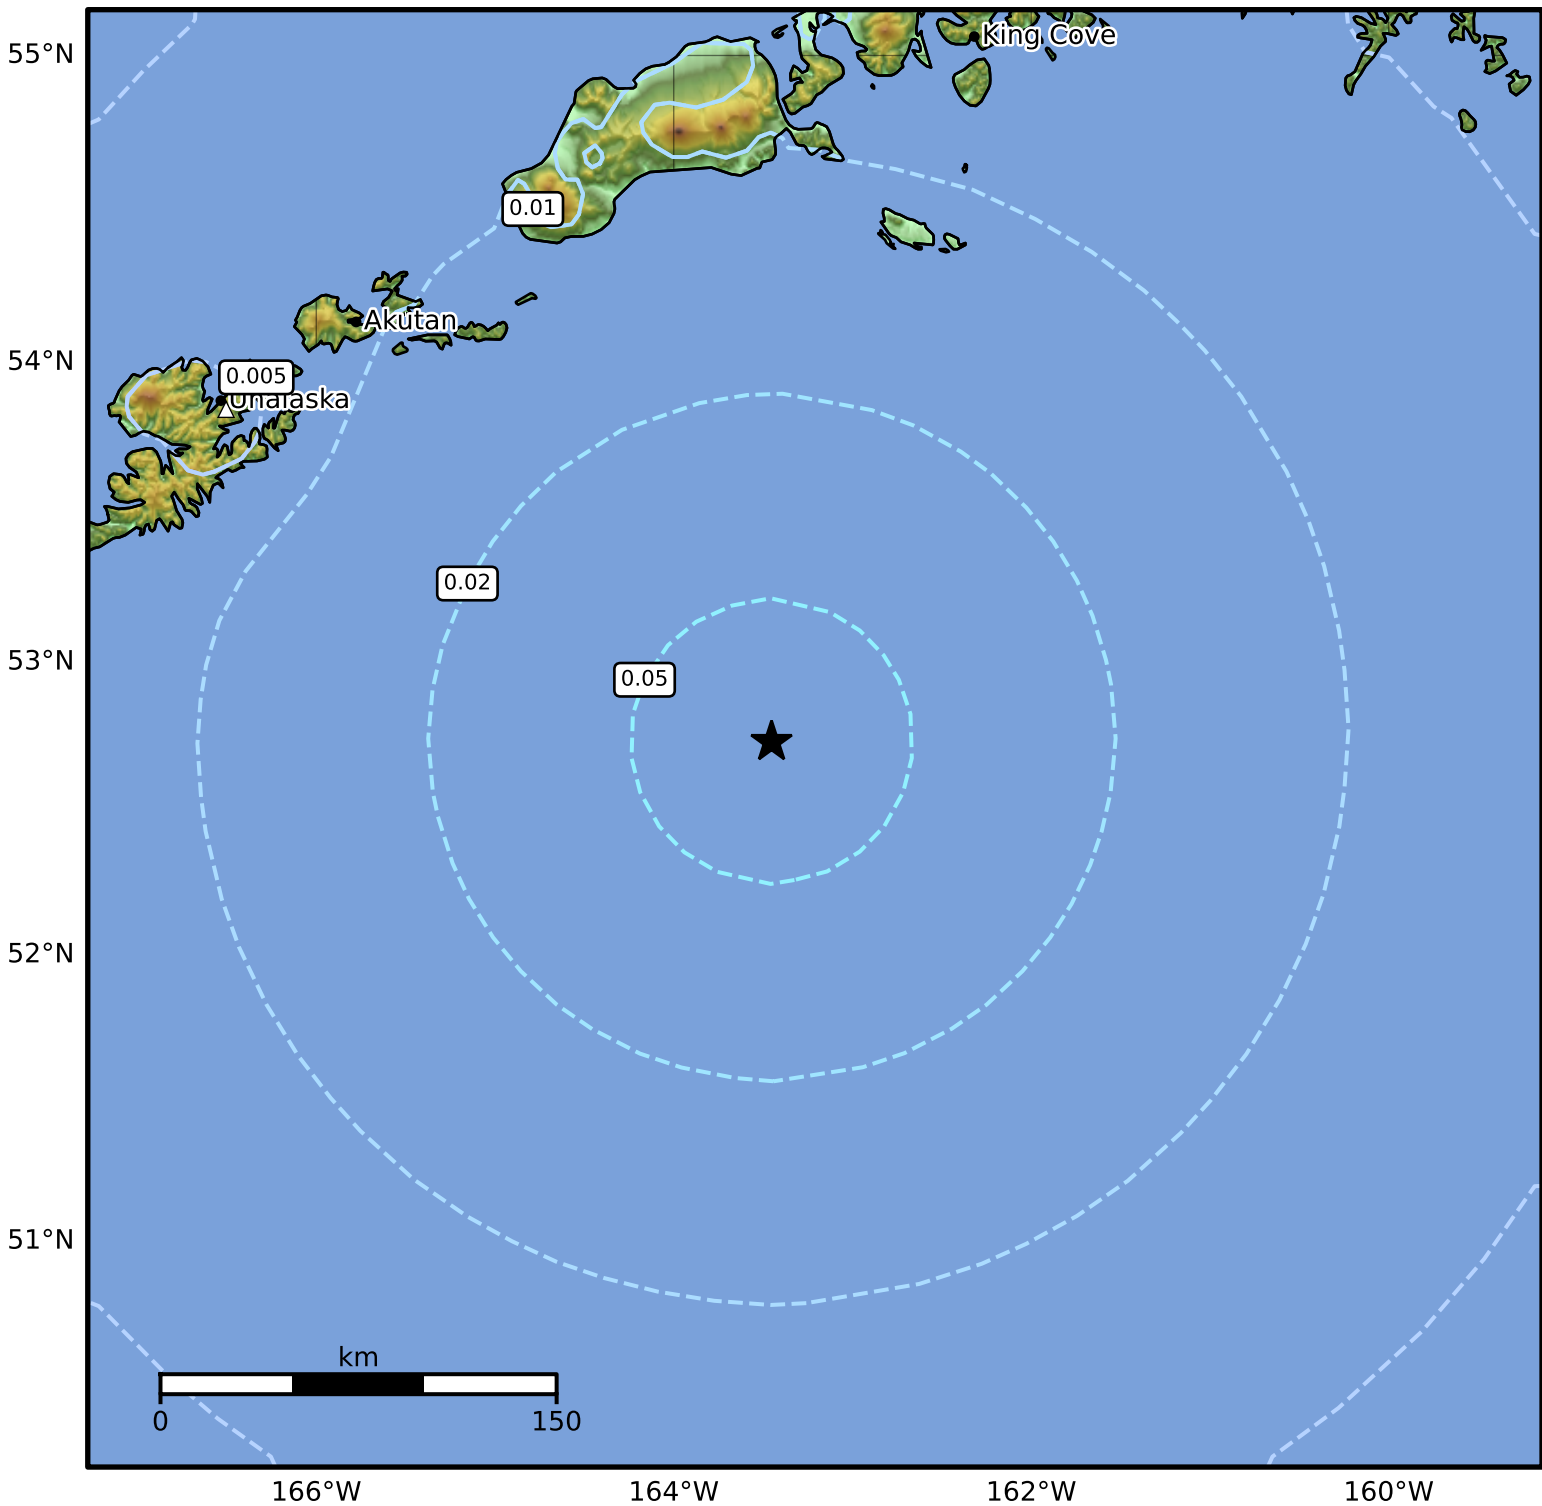

3.0 Second Peak Spectral Acceleration Map Alaska Earthquake Center
 ShakeMap: 219 km (136 miles) SE of Akutan
 Oct 16, 2024 09:40:01 UTC M5.3 N52.73 W163.45 Depth: 41.5km ID:ak024dbrg4cm

SA(3.0) (%g)	0.1	0.2	0.5	1	2	5	10	20	50
--------------	-----	-----	-----	---	---	---	----	----	----

Scale based on Worden et al. (2012)

Version 5: Processed 2024-10-16T10:05:11Z

△ Seismic Instrument ○ Reported Intensity

★ Epicenter