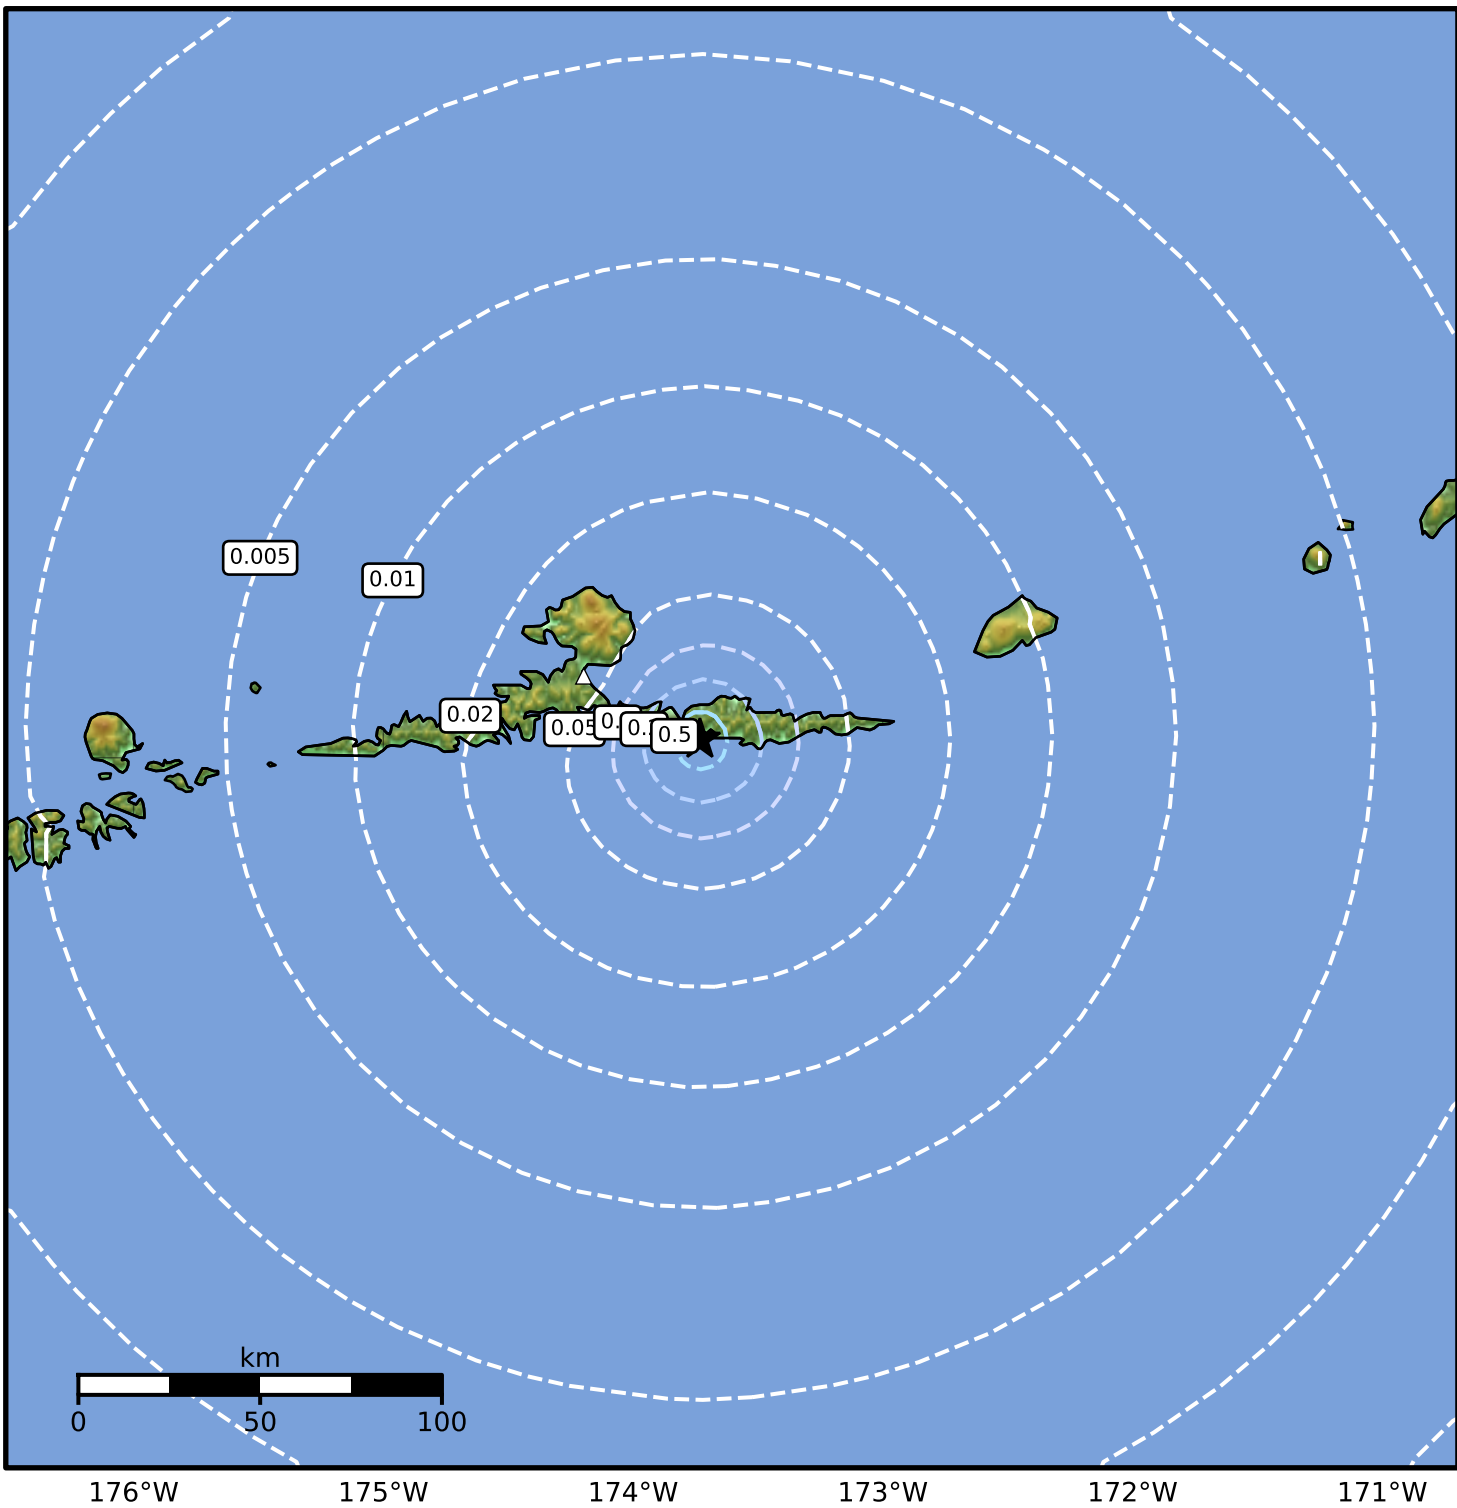

Peak Ground Acceleration Map Alaska Earthquake Center
 ShakeMap: 36 km (22 miles) ESE of Atka
 Oct 16, 2024 11:10:22 UTC M3.5 N52.05 W173.73 Depth: 5.3km ID:ak024dbsglq6

PGA (%g)	0.1	0.2	0.5	1	2	5	10	20	50	100	200
----------	-----	-----	-----	---	---	---	----	----	----	-----	-----

Scale based on Worden et al. (2012)

Version 1: Processed 2024-10-16T16:07:43Z

△ Seismic Instrument ○ Reported Intensity

★ Epicenter