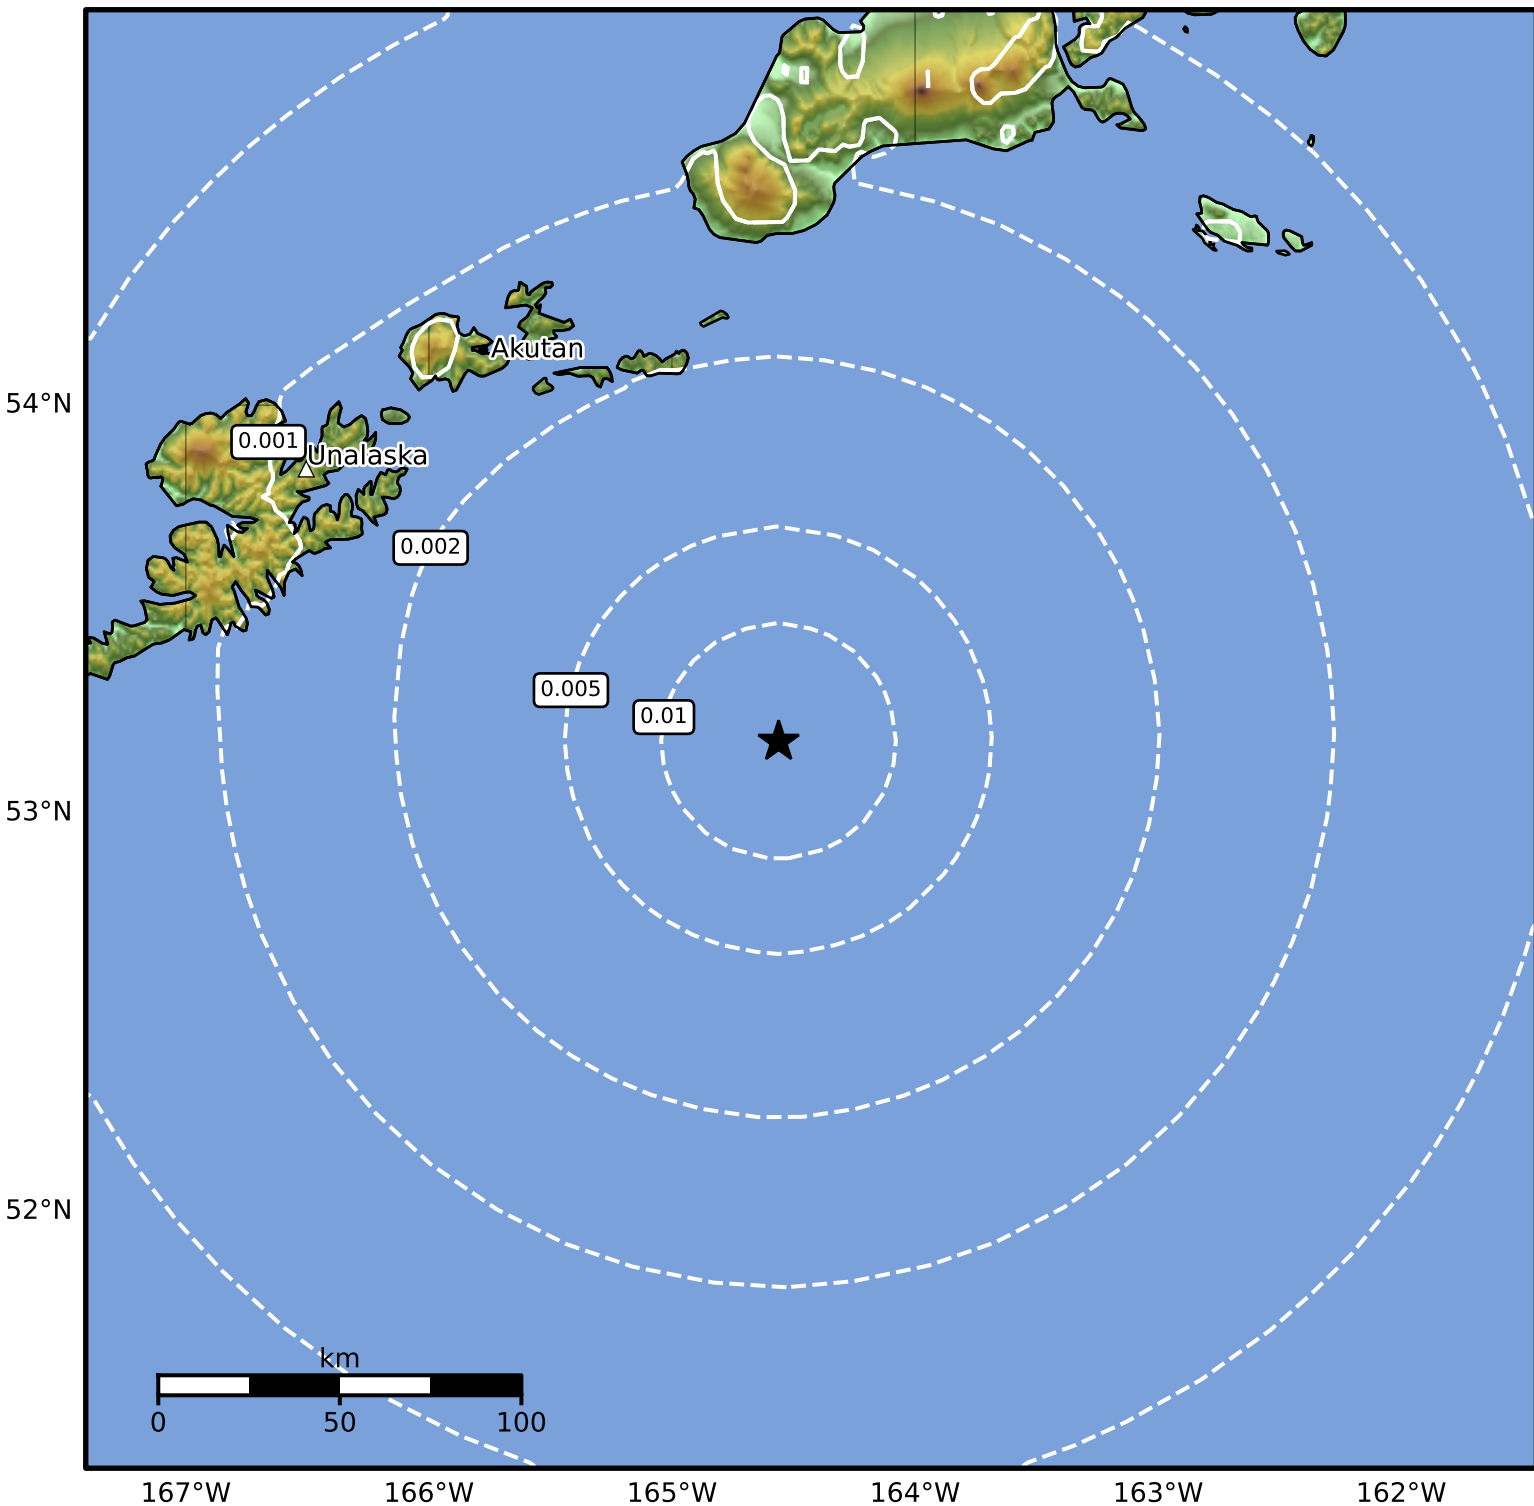

1.0 Second Peak Spectral Acceleration Map Alaska Earthquake Center
ShakeMap: 133 km (83 miles) SE of Akutan
Oct 16, 2024 20:37:54 UTC M3.5 N53.18 W164.56 Depth: 31.5km ID:ak024dbxzd4v

SA(1.0) (%g)	0.1	0.2	0.5	1	2	5	10	20	50	100	200
--------------	-----	-----	-----	---	---	---	----	----	----	-----	-----

Scale based on Worden et al. (2012)

Version 1: Processed 2024-10-17T03:16:07Z

△ Seismic Instrument ○ Reported Intensity

★ Epicenter