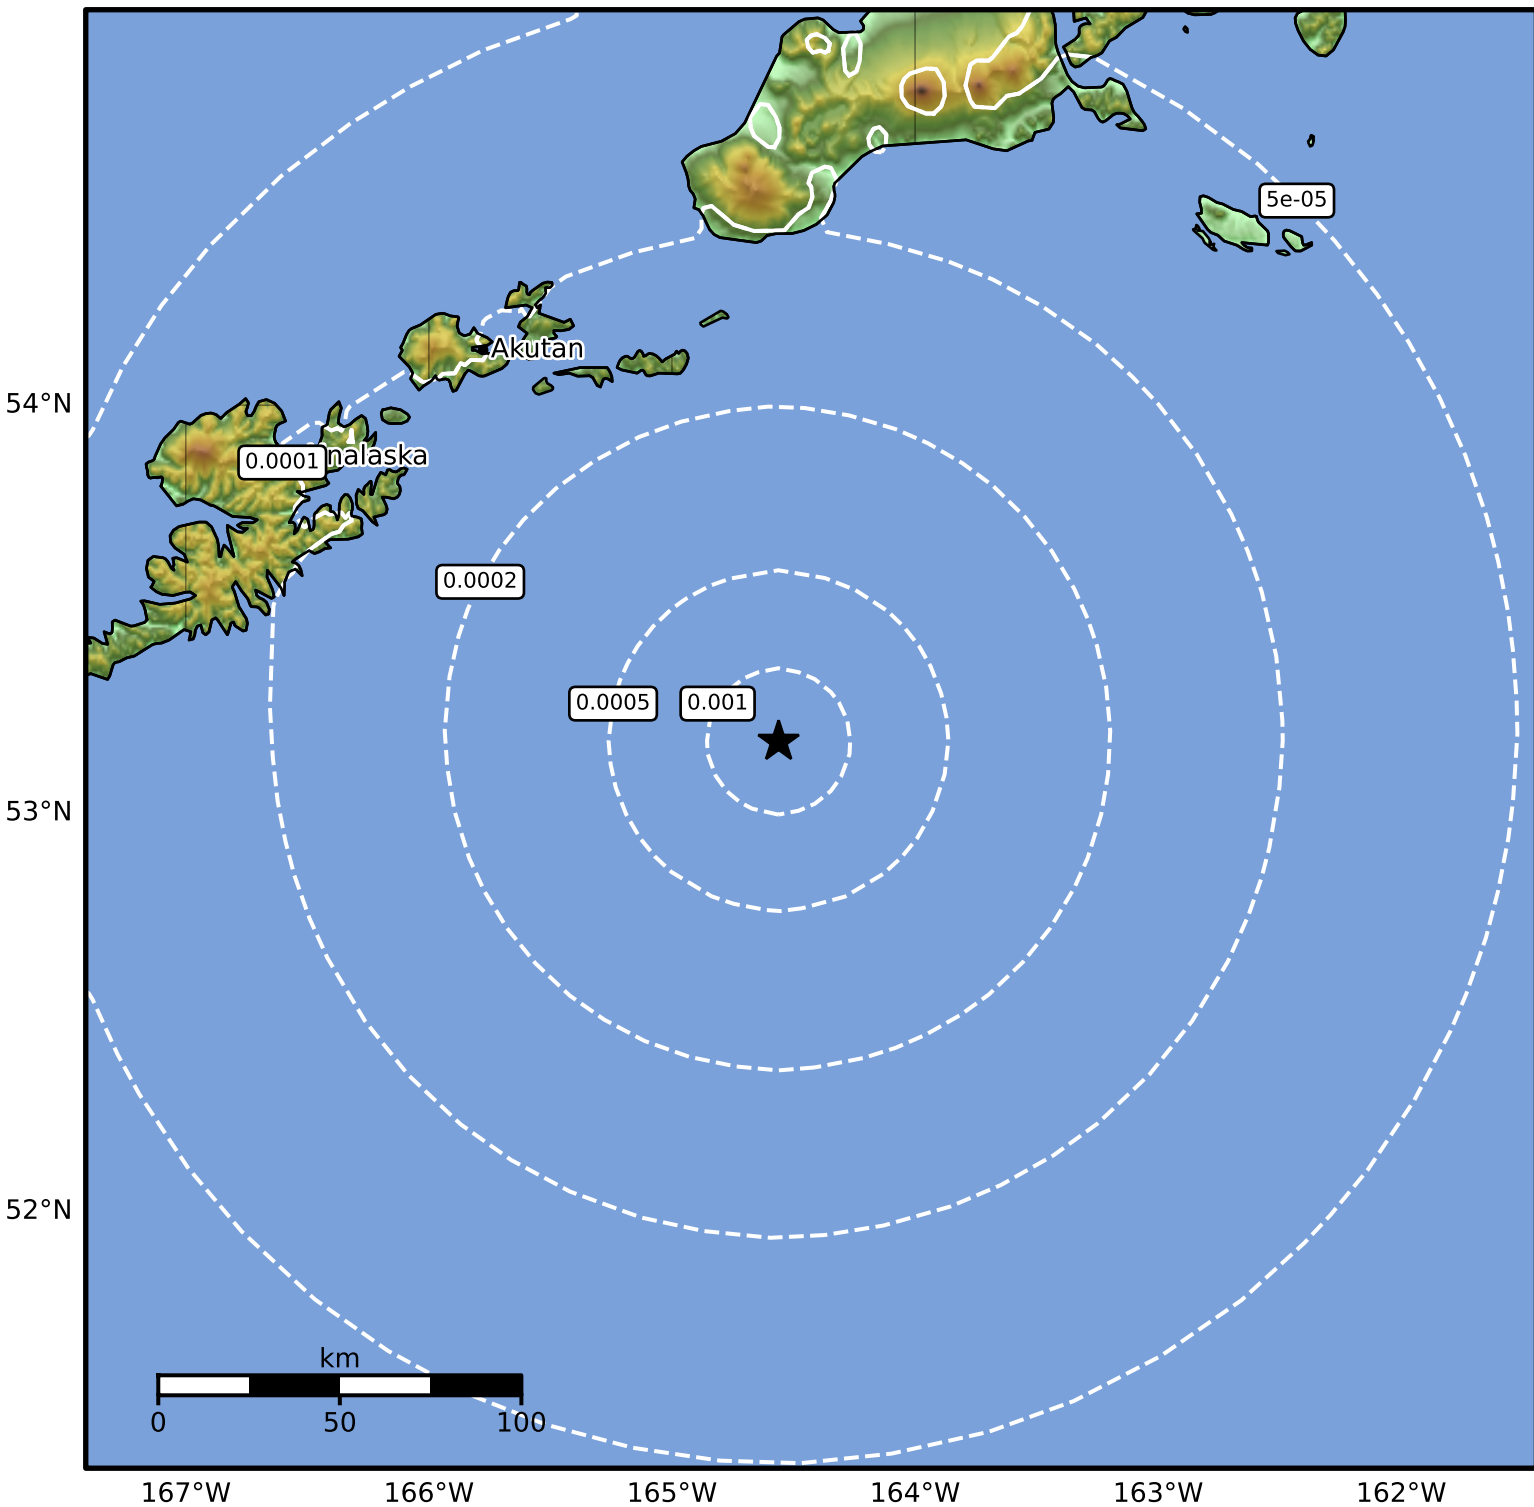

3.0 Second Peak Spectral Acceleration Map Alaska Earthquake Center
 ShakeMap: 133 km (83 miles) SE of Akutan
 Oct 16, 2024 20:37:54 UTC M3.5 N53.18 W164.56 Depth: 31.5km ID:ak024dbxzd4v

Scale based on Worden et al. (2012)

Version 1: Processed 2024-10-17T03:16:07Z

△ Seismic Instrument ○ Reported Intensity

★ Epicenter