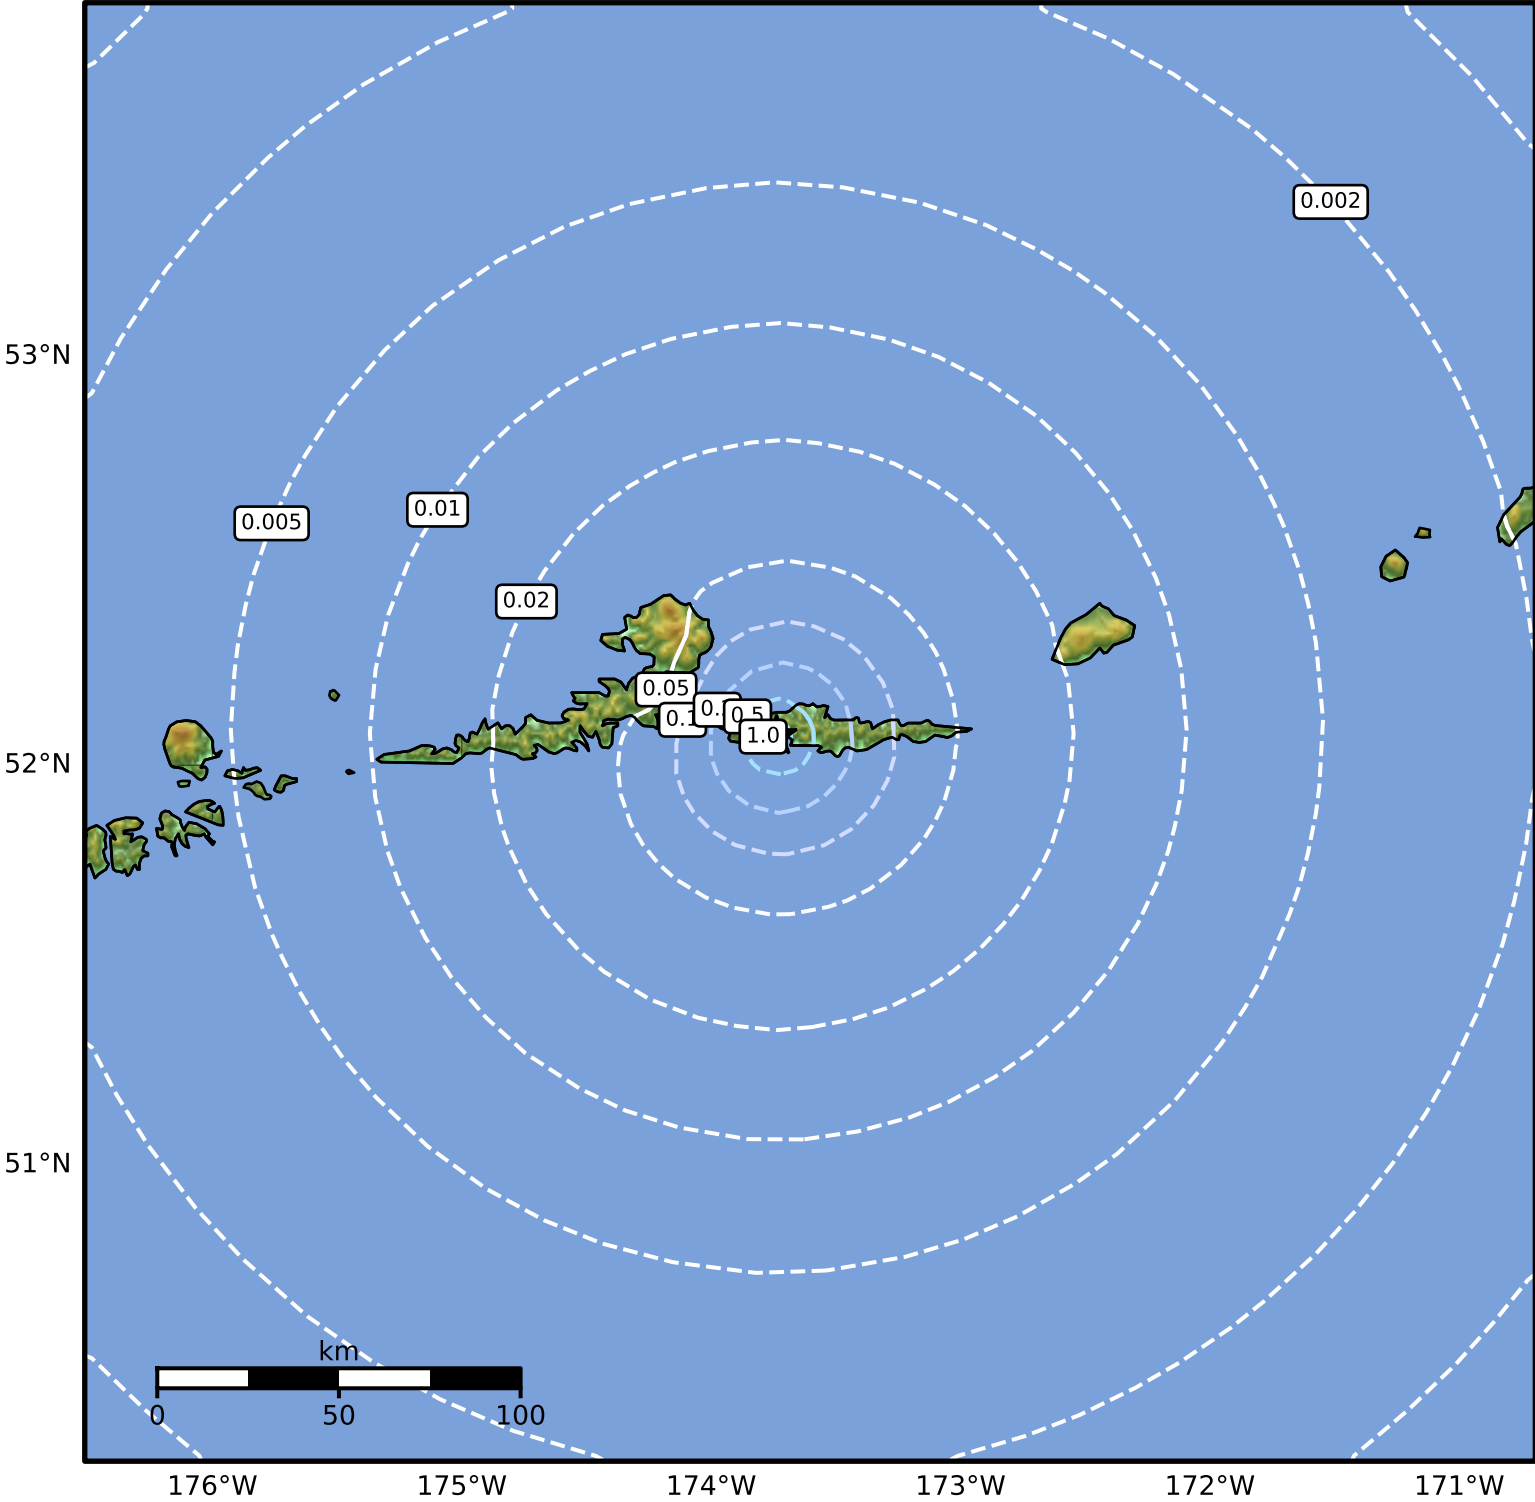

Peak Ground Acceleration Map Alaska Earthquake Center
 ShakeMap: 34 km (21 miles) ESE of Atka
 Oct 17, 2024 17:02:47 UTC M3.7 N52.07 W173.74 Depth: 5.2km ID:ak024ddjiwed

PGA (%g)	0.1	0.2	0.5	1	2	5	10	20	50	100	200
----------	-----	-----	-----	---	---	---	----	----	----	-----	-----

Scale based on Worden et al. (2012)

Version 1: Processed 2024-10-17T20:51:26Z

△ Seismic Instrument ○ Reported Intensity

★ Epicenter