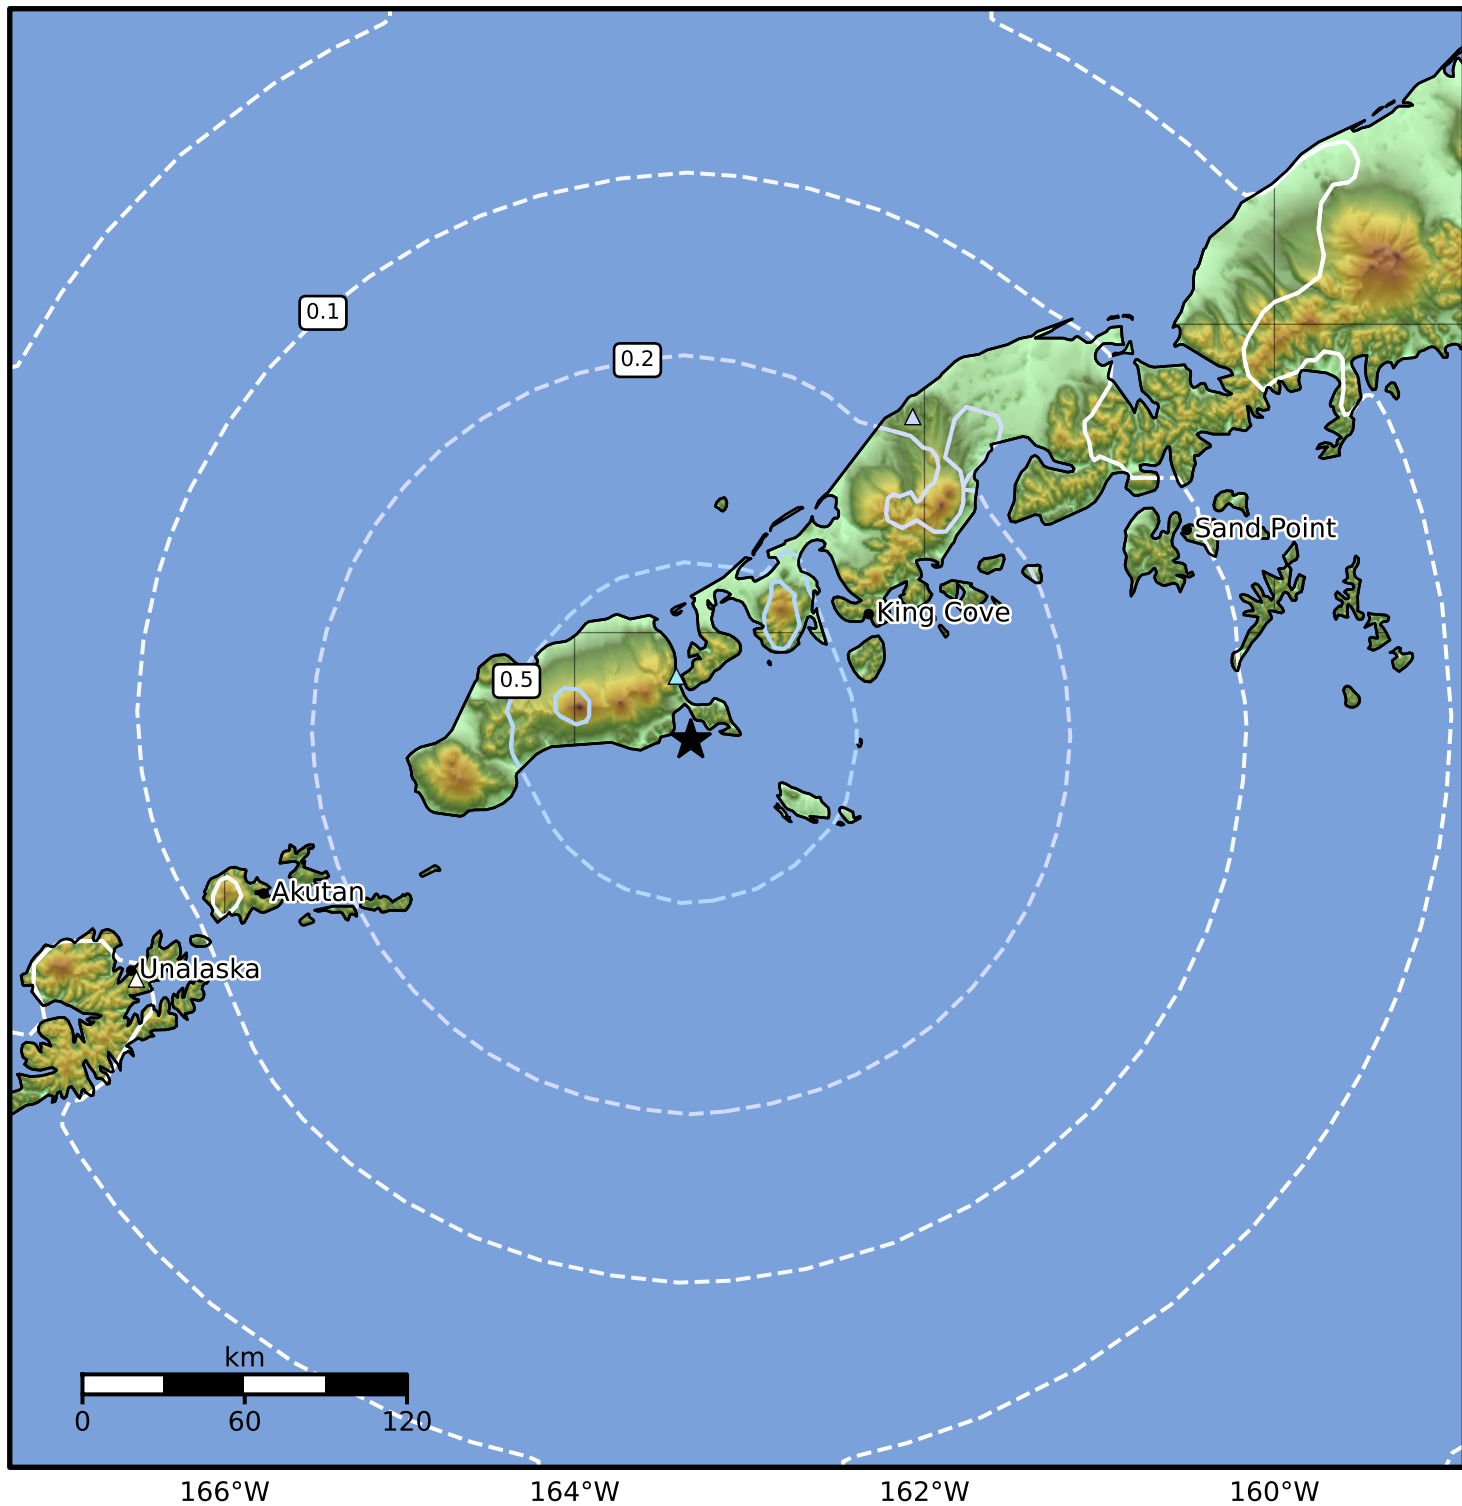

0.3 Second Peak Spectral Acceleration Map Alaska Earthquake Center
 ShakeMap: 23 km (14 miles) SSE of False Pass
 Oct 18, 2024 19:59:40 UTC M4.4 N54.65 W163.34 Depth: 91.6km ID:ak024df8lawl

SA(0.3) (%g)	0.1	0.2	0.5	1	2	5	10	20	50	100	200
--------------	-----	-----	-----	---	---	---	----	----	----	-----	-----

Scale based on Worden et al. (2012)

Version 2: Processed 2024-10-18T20:58:22Z

△ Seismic Instrument ○ Reported Intensity

★ Epicenter