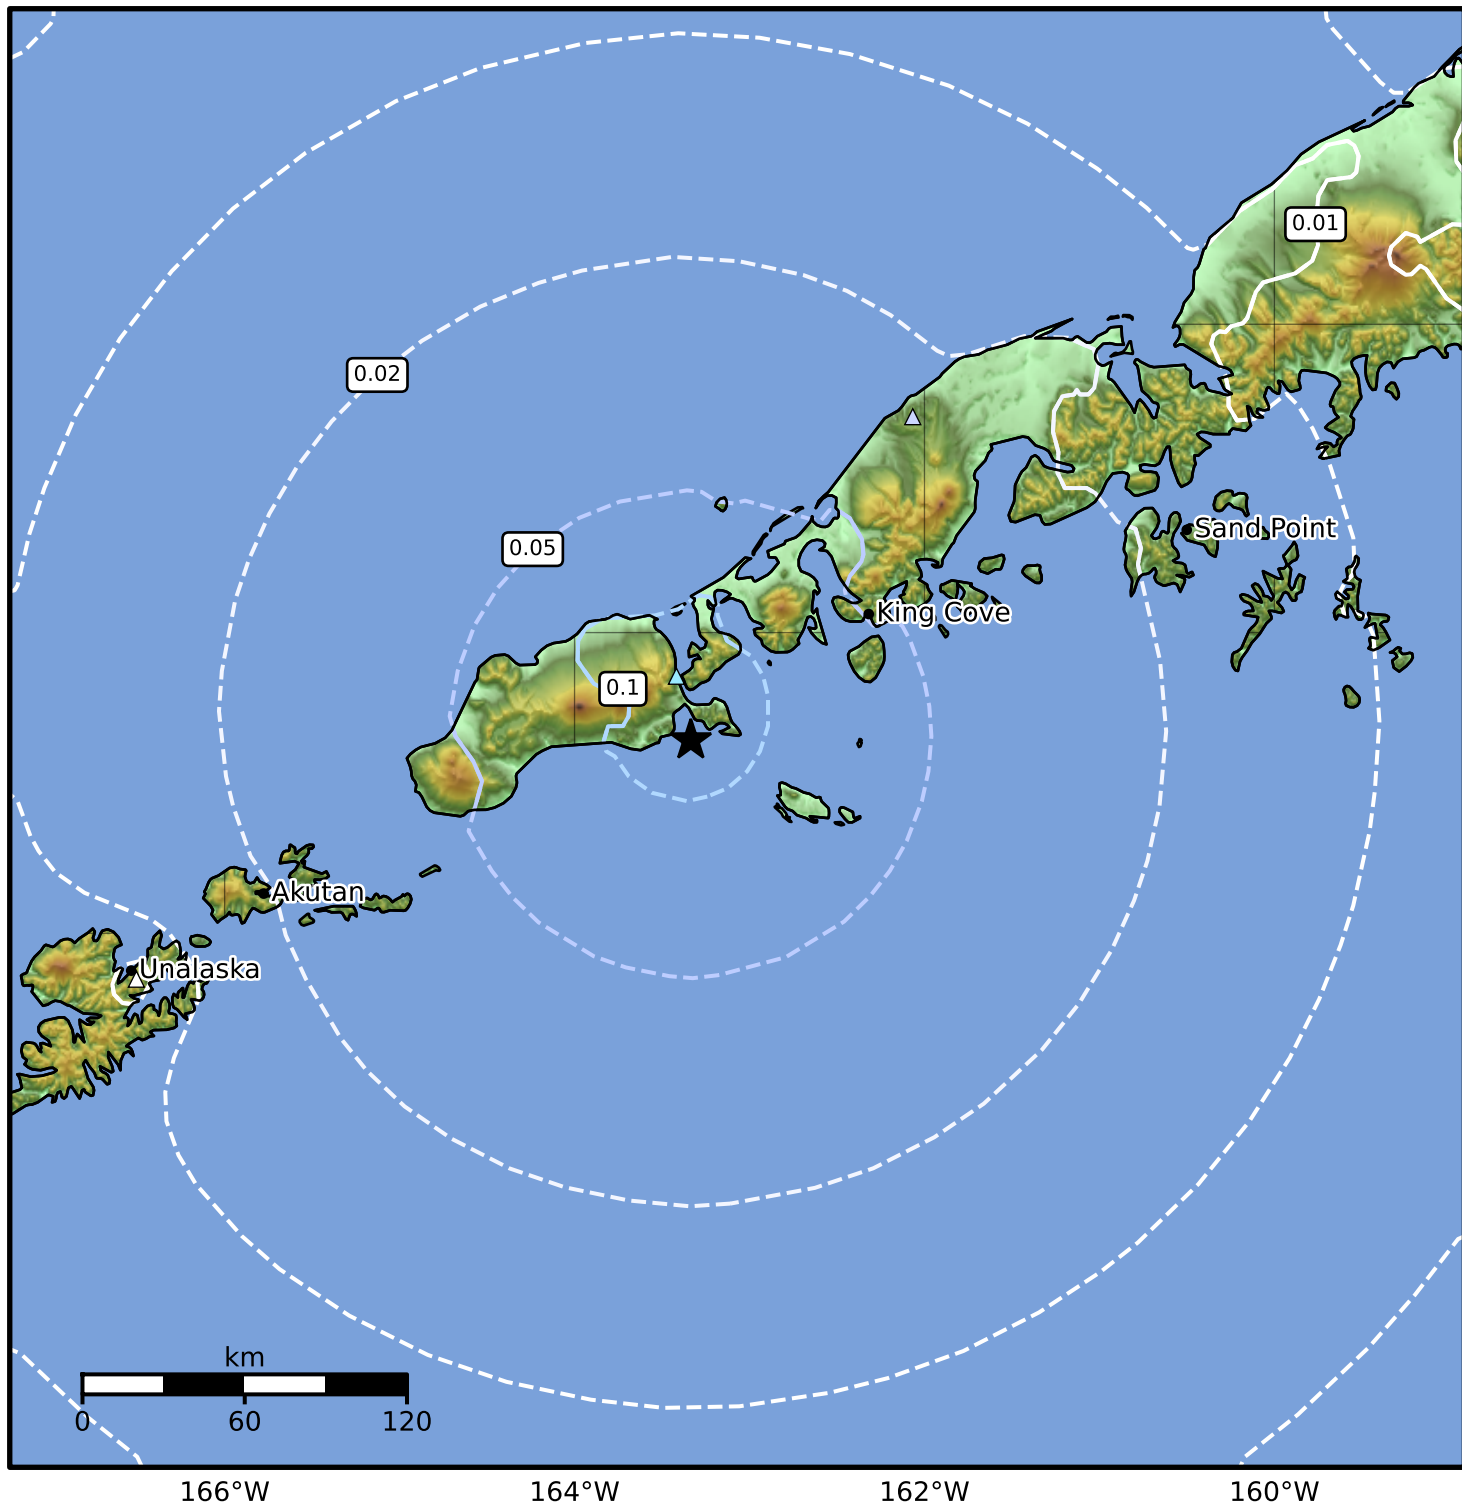

1.0 Second Peak Spectral Acceleration Map Alaska Earthquake Center
ShakeMap: 23 km (14 miles) SSE of False Pass
Oct 18, 2024 19:59:40 UTC M4.4 N54.65 W163.34 Depth: 91.6km ID:ak024df8lawl

SA(1.0) (%g)	0.1	0.2	0.5	1	2	5	10	20	50	100	200
--------------	-----	-----	-----	---	---	---	----	----	----	-----	-----

Scale based on Worden et al. (2012)

Version 2: Processed 2024-10-18T20:58:22Z

△ Seismic Instrument ○ Reported Intensity

★ Epicenter