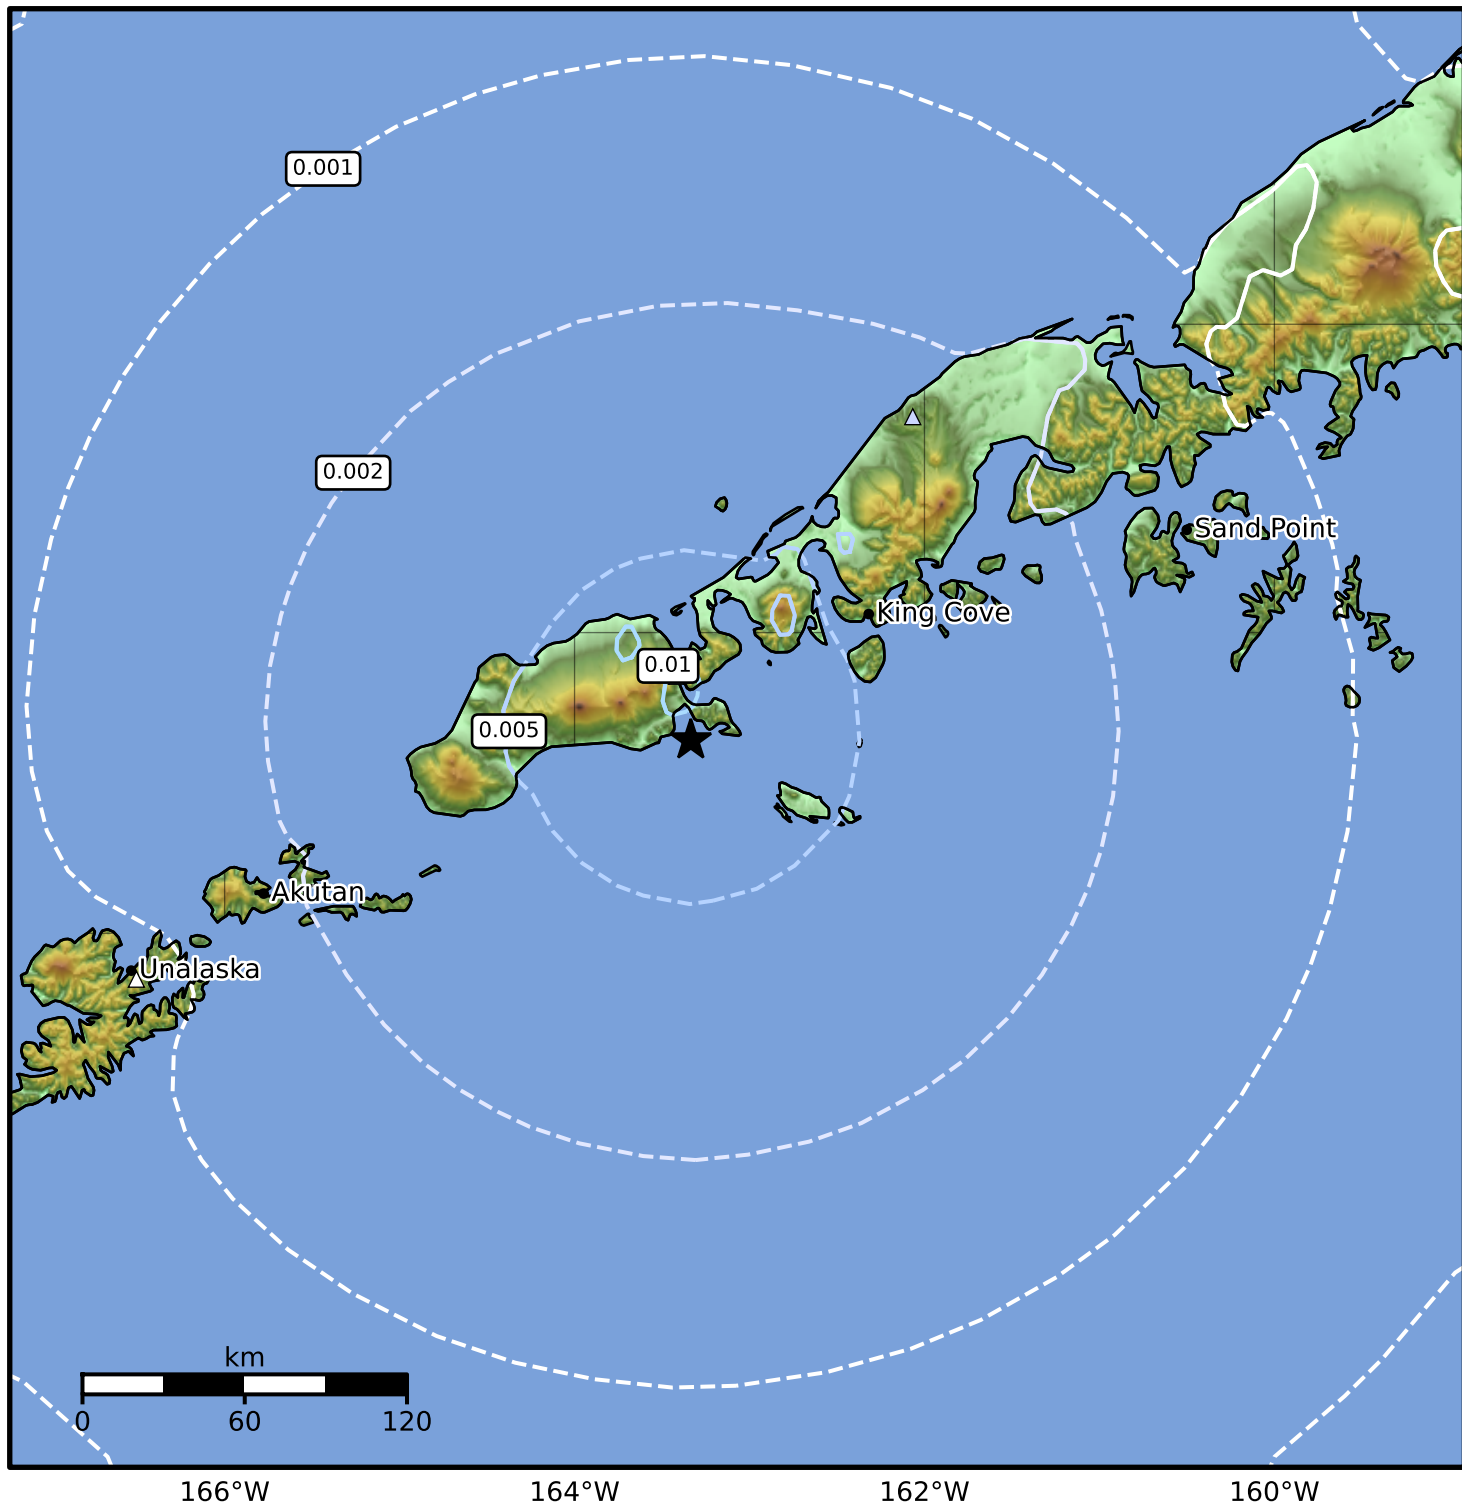

3.0 Second Peak Spectral Acceleration Map Alaska Earthquake Center
ShakeMap: 23 km (14 miles) SSE of False Pass
Oct 18, 2024 19:59:40 UTC M4.4 N54.65 W163.34 Depth: 91.6km ID:ak024df8lawl

Scale based on Worden et al. (2012)

Version 2: Processed 2024-10-18T20:58:22Z

△ Seismic Instrument ○ Reported Intensity

★ Epicenter