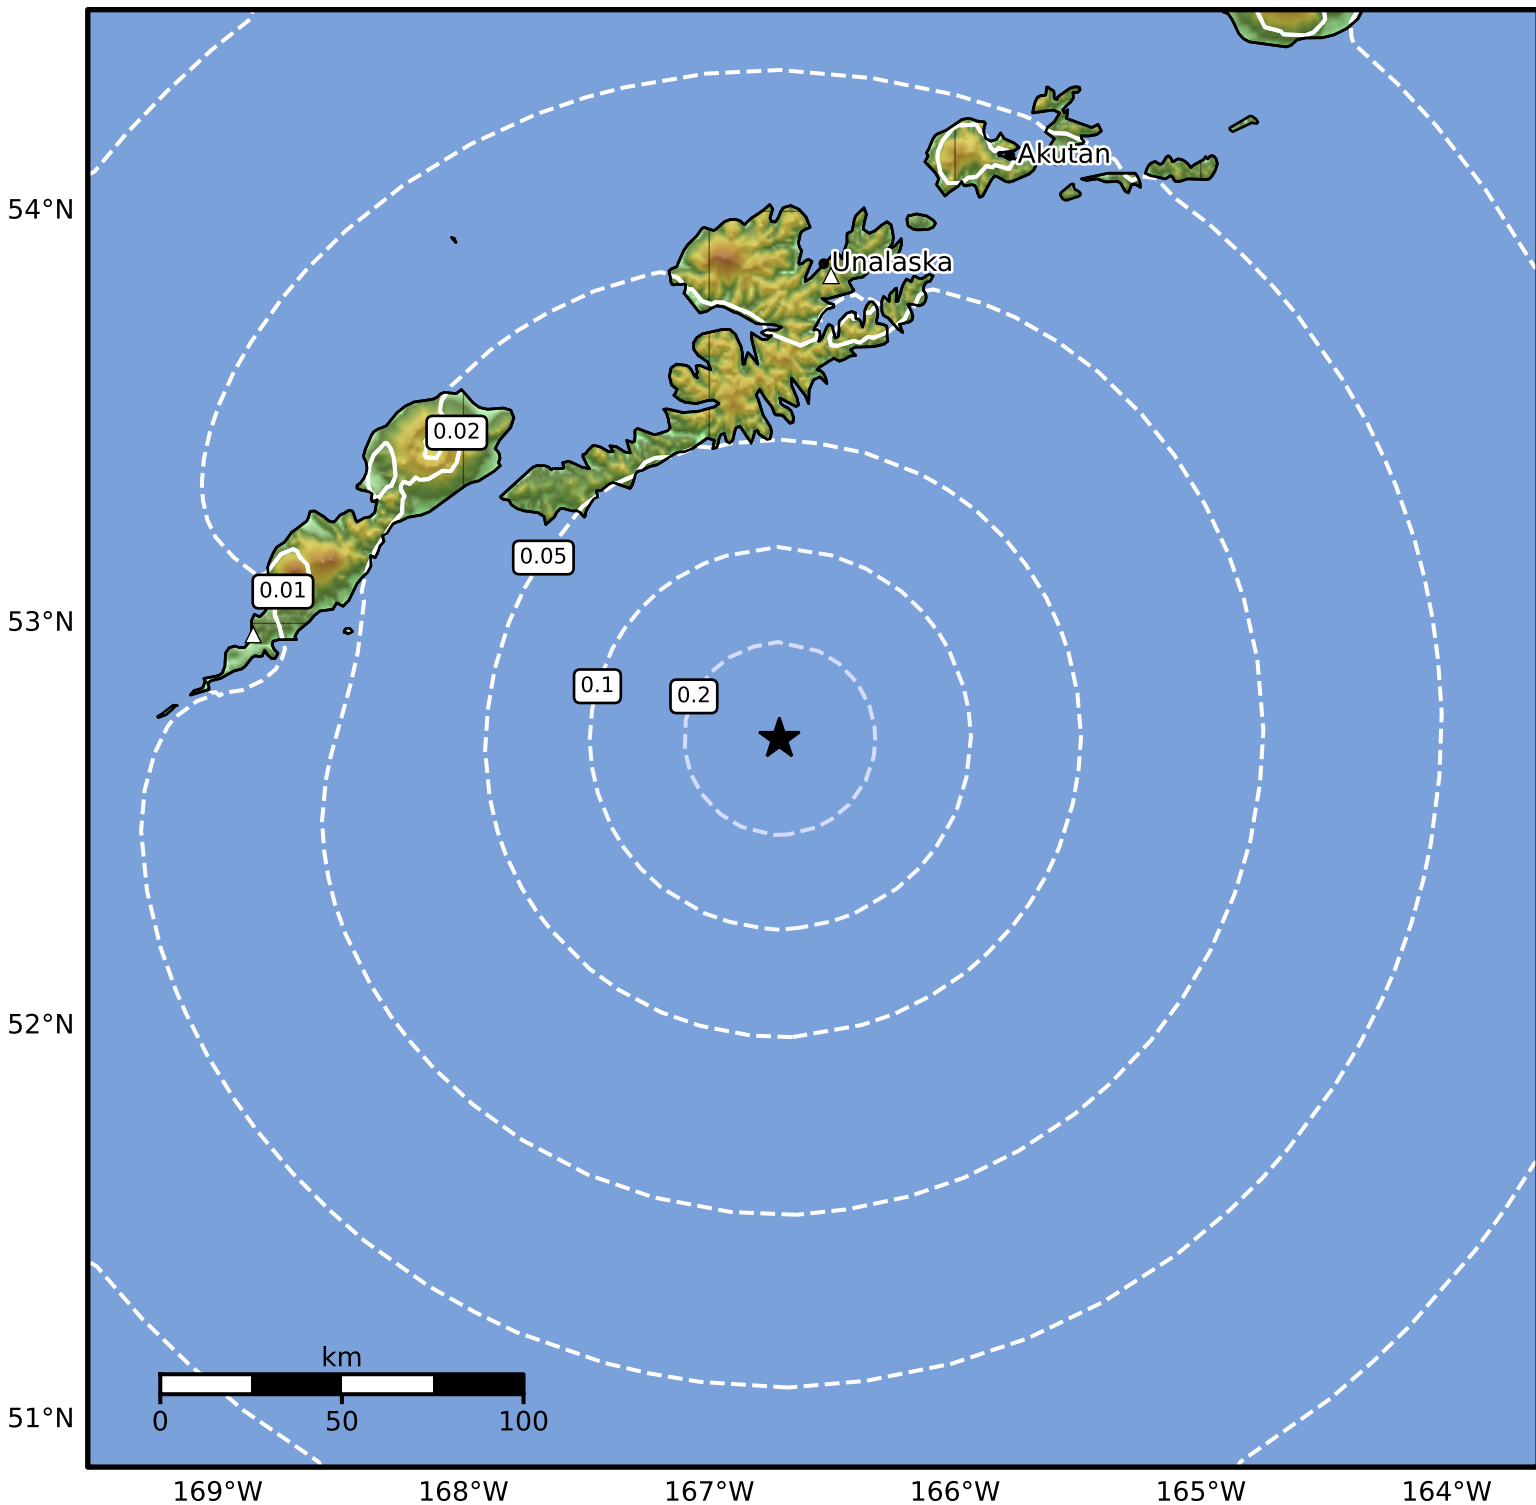

0.3 Second Peak Spectral Acceleration Map Alaska Earthquake Center
 ShakeMap: 129 km (80 miles) S of Unalaska
 Oct 21, 2024 03:04:16 UTC M3.8 N52.72 W166.71 Depth: 35.7km ID:ak024djxckmb

SA(0.3) (%g)	0.1	0.2	0.5	1	2	5	10	20	50	100	200
---------------------	------------	------------	------------	----------	----------	----------	-----------	-----------	-----------	------------	------------

Scale based on Worden et al. (2012)

Version 2: Processed 2024-10-21T05:42:15Z

△ Seismic Instrument ○ Reported Intensity

★ Epicenter