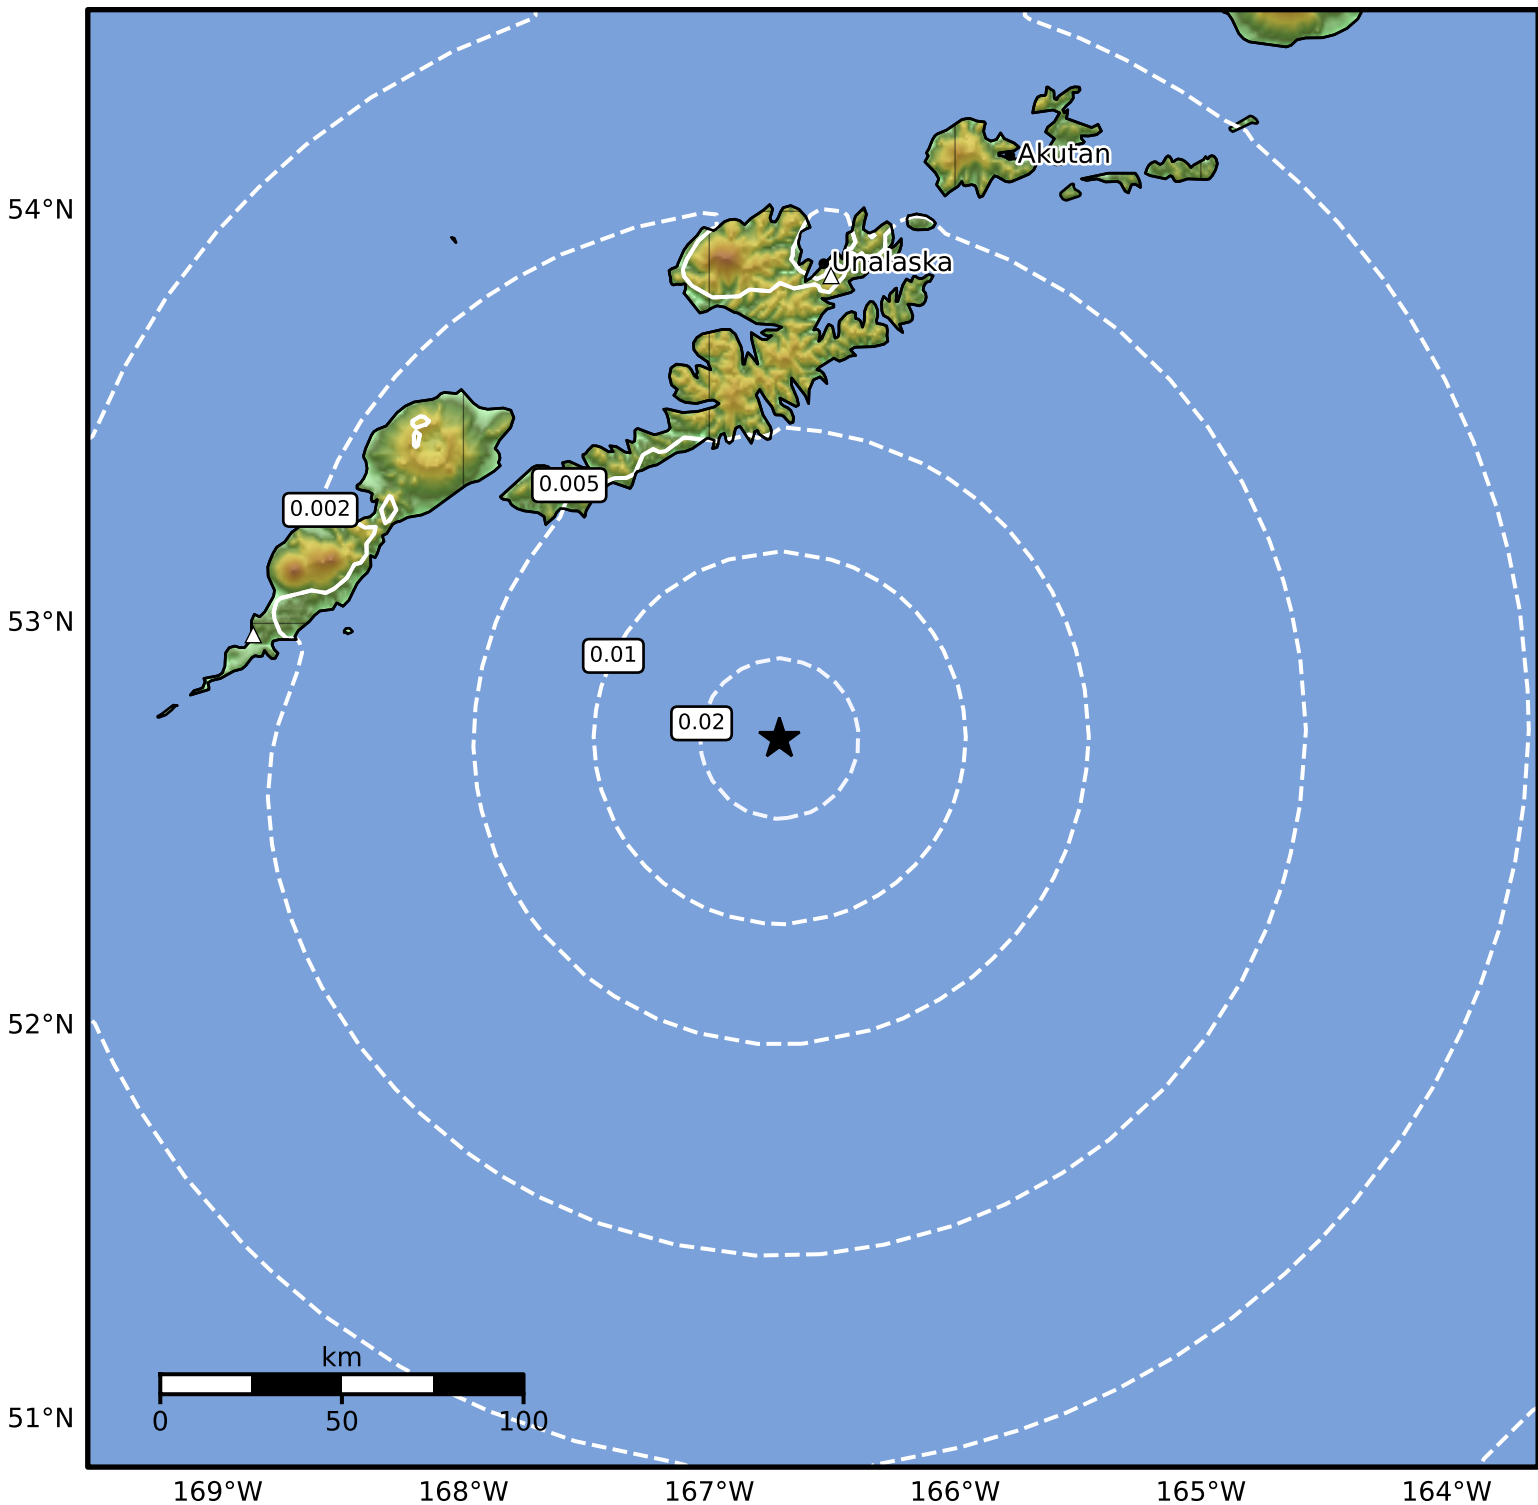

1.0 Second Peak Spectral Acceleration Map Alaska Earthquake Center
 ShakeMap: 129 km (80 miles) S of Unalaska
 Oct 21, 2024 03:04:16 UTC M3.8 N52.72 W166.71 Depth: 35.7km ID:ak024djxckmb

SA(1.0) (%g)	0.1	0.2	0.5	1	2	5	10	20	50	100	200
--------------	-----	-----	-----	---	---	---	----	----	----	-----	-----

Scale based on Worden et al. (2012)

Version 2: Processed 2024-10-21T05:42:15Z

△ Seismic Instrument ○ Reported Intensity

★ Epicenter