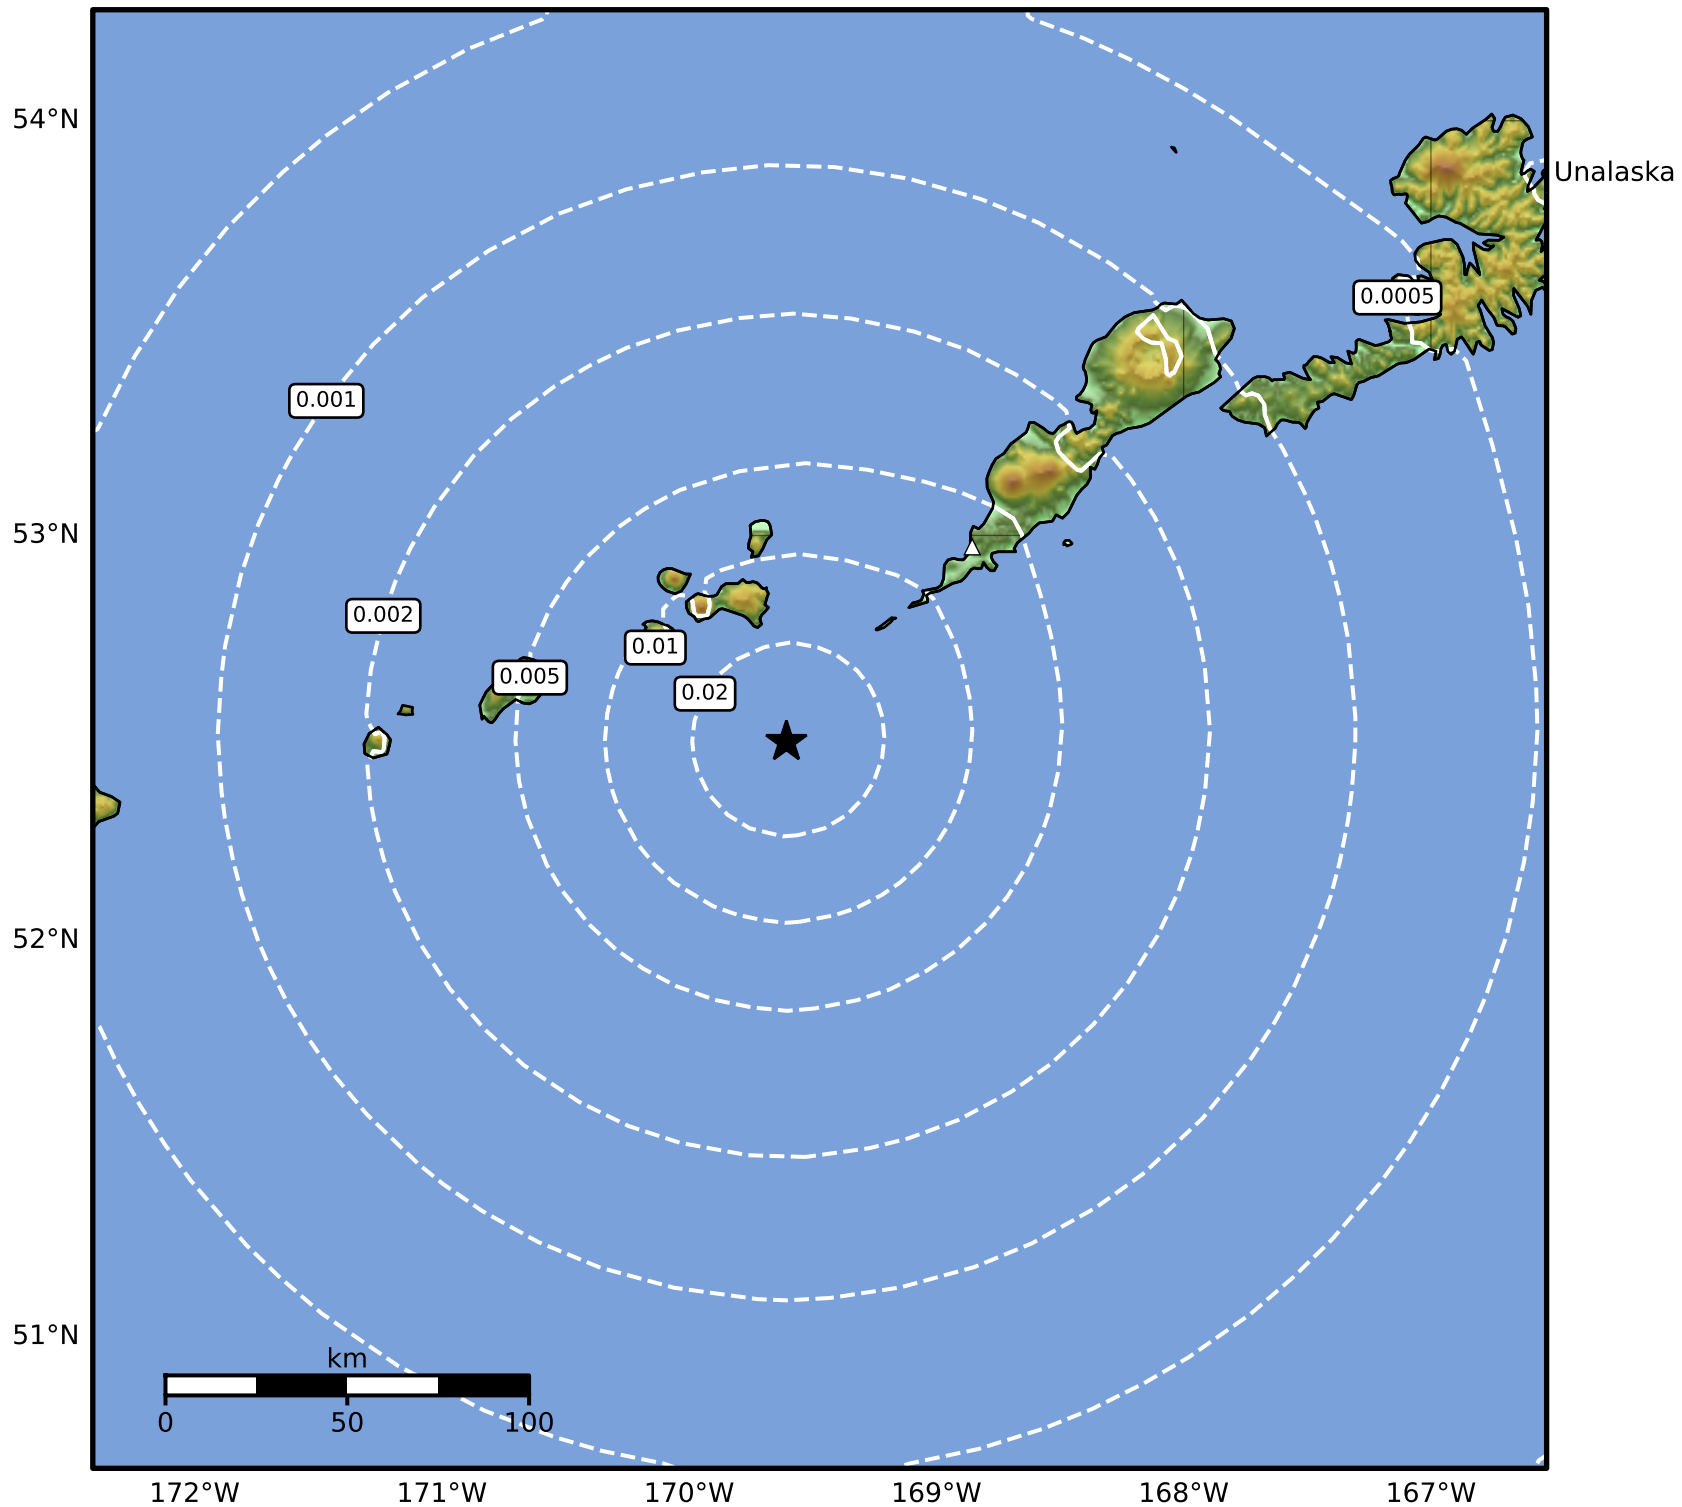

Peak Ground Acceleration Map Alaska Earthquake Center
 ShakeMap: 70 km (43 miles) SW of Nikolski
 Oct 23, 2024 14:19:25 UTC M2.9 N52.49 W169.61 Depth: 40.2km ID:ak024dnf299k

PGA (%g)	0.1	0.2	0.5	1	2	5	10	20	50	100	200

Scale based on Worden et al. (2012)

Version 1: Processed 2024-10-23T14:23:30Z

△ Seismic Instrument ○ Reported Intensity

★ Epicenter