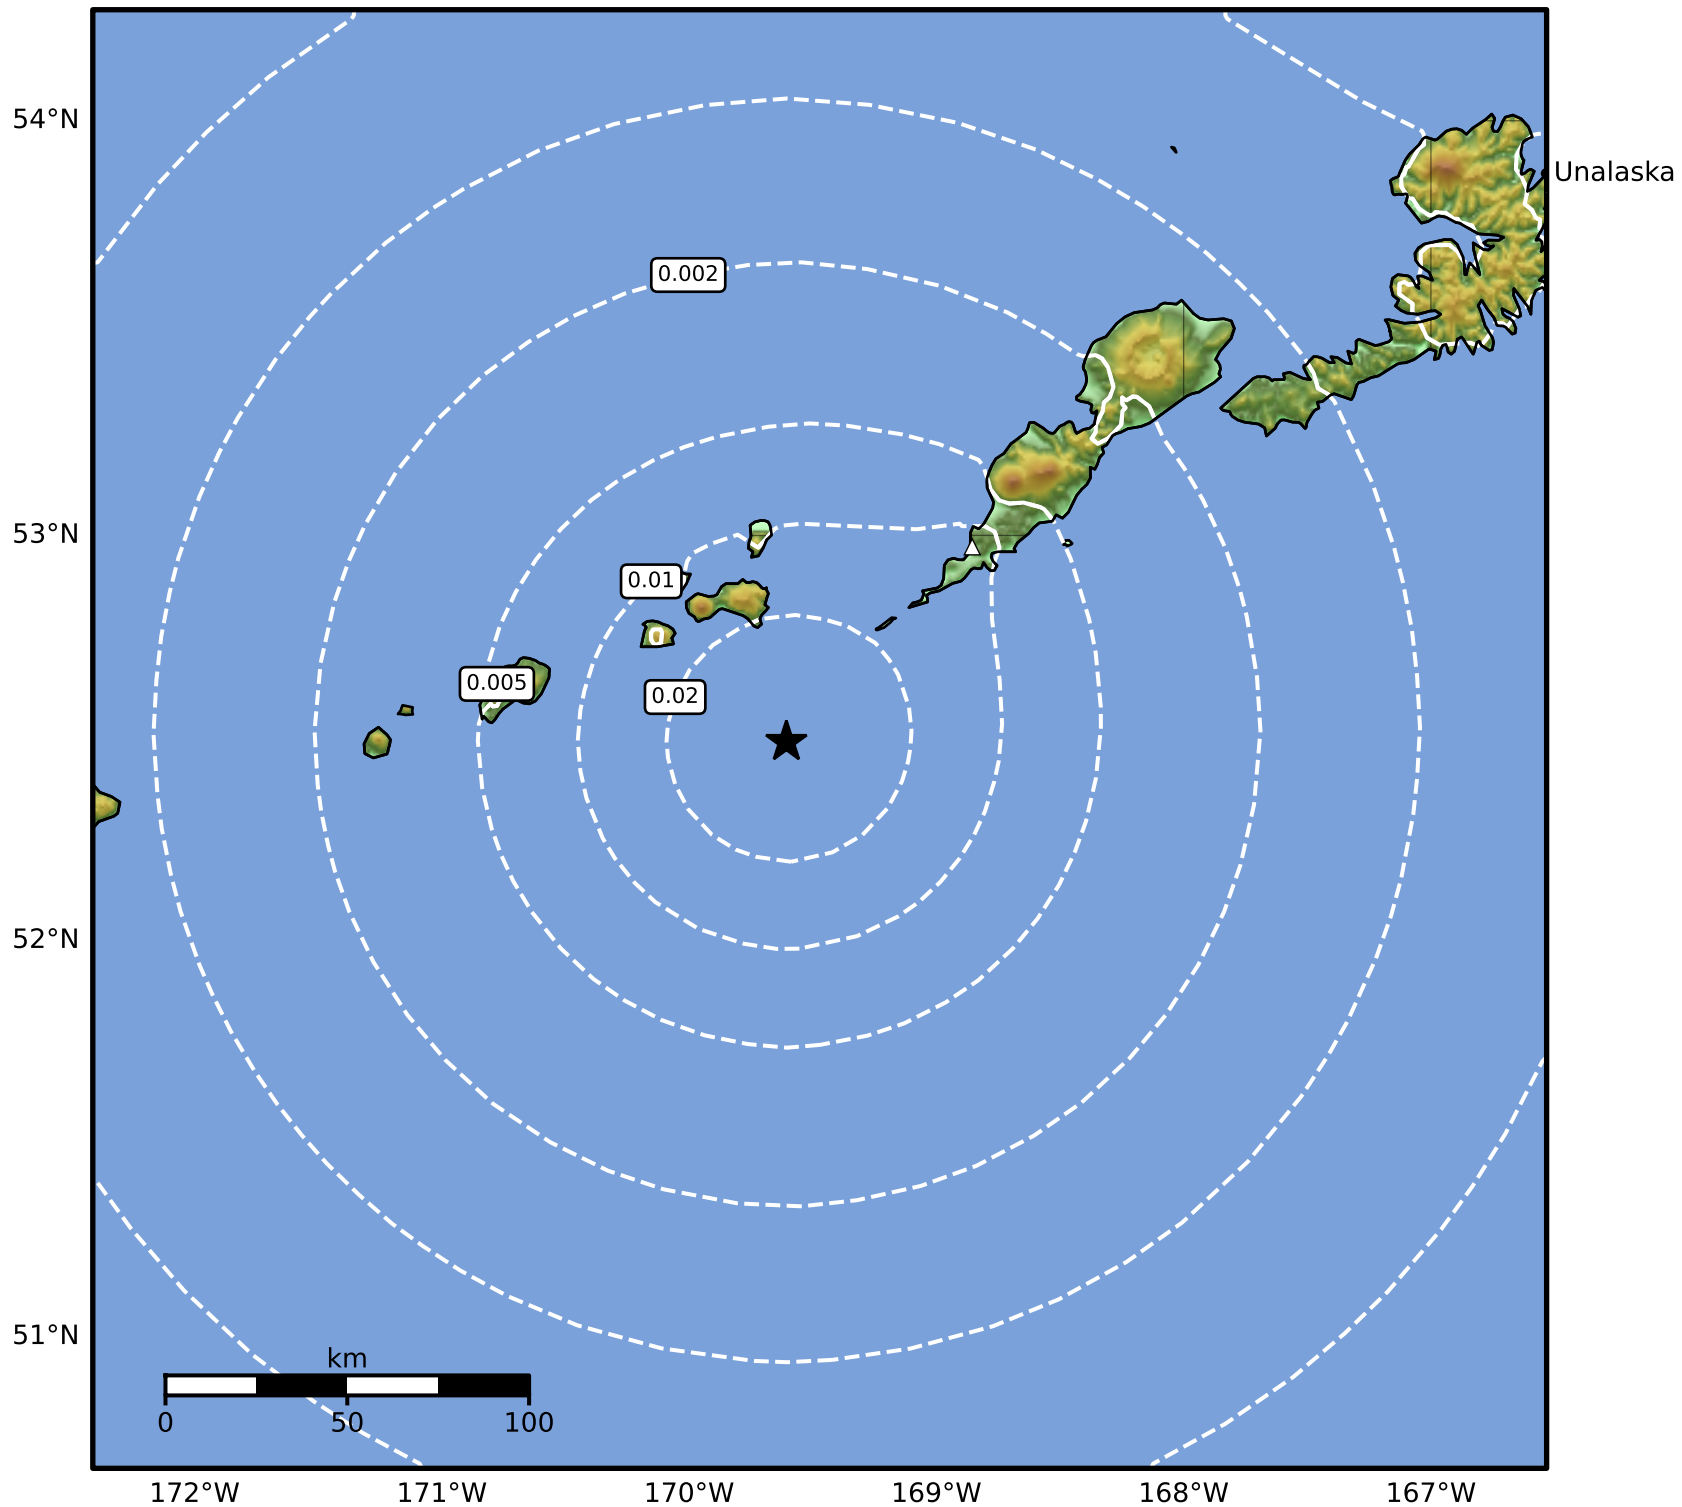

0.3 Second Peak Spectral Acceleration Map Alaska Earthquake Center
ShakeMap: 70 km (43 miles) SW of Nikolski
Oct 23, 2024 14:19:25 UTC M2.9 N52.49 W169.61 Depth: 40.2km ID:ak024dnf299k

SA(0.3) (%g)	0.1	0.2	0.5	1	2	5	10	20	50	100	200
---------------------	------------	------------	------------	----------	----------	----------	-----------	-----------	-----------	------------	------------

Scale based on Worden et al. (2012)

Version 1: Processed 2024-10-23T14:23:30Z

△ Seismic Instrument ○ Reported Intensity

★ Epicenter