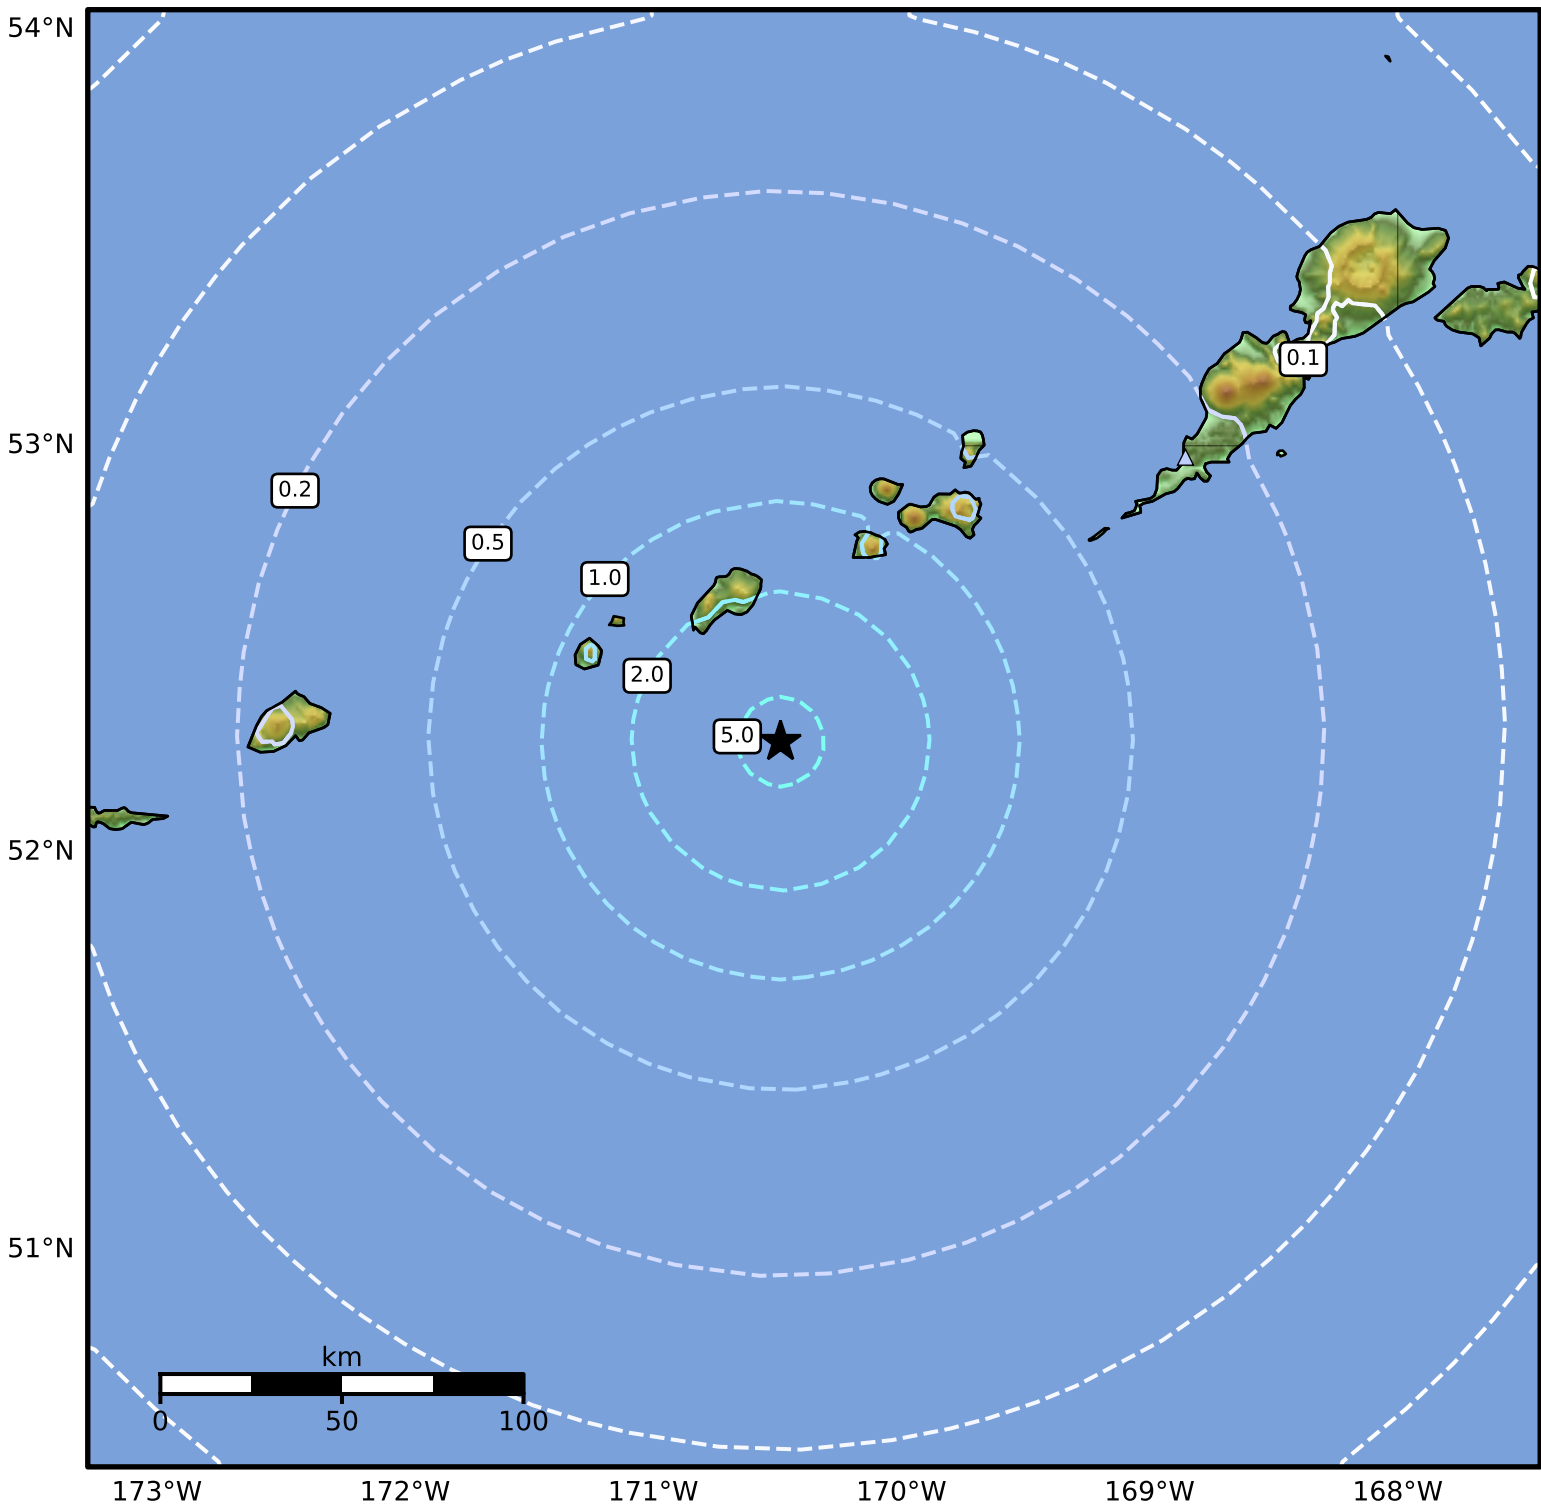

0.3 Second Peak Spectral Acceleration Map Alaska Earthquake Center  
 ShakeMap: 103 km (64 miles) E of Amukta Pass  
 Oct 24, 2024 07:14:29 UTC M5.0 N52.27 W170.49 Depth: 25.5km ID:ak024doyeima

SA(0.3) (%g)	0.1	0.2	0.5	1	2	5	10	20	50	100	200
--------------	-----	-----	-----	---	---	---	----	----	----	-----	-----

Scale based on Worden et al. (2012)

Version 4: Processed 2024-10-24T07:39:03Z

△ Seismic Instrument ○ Reported Intensity

★ Epicenter