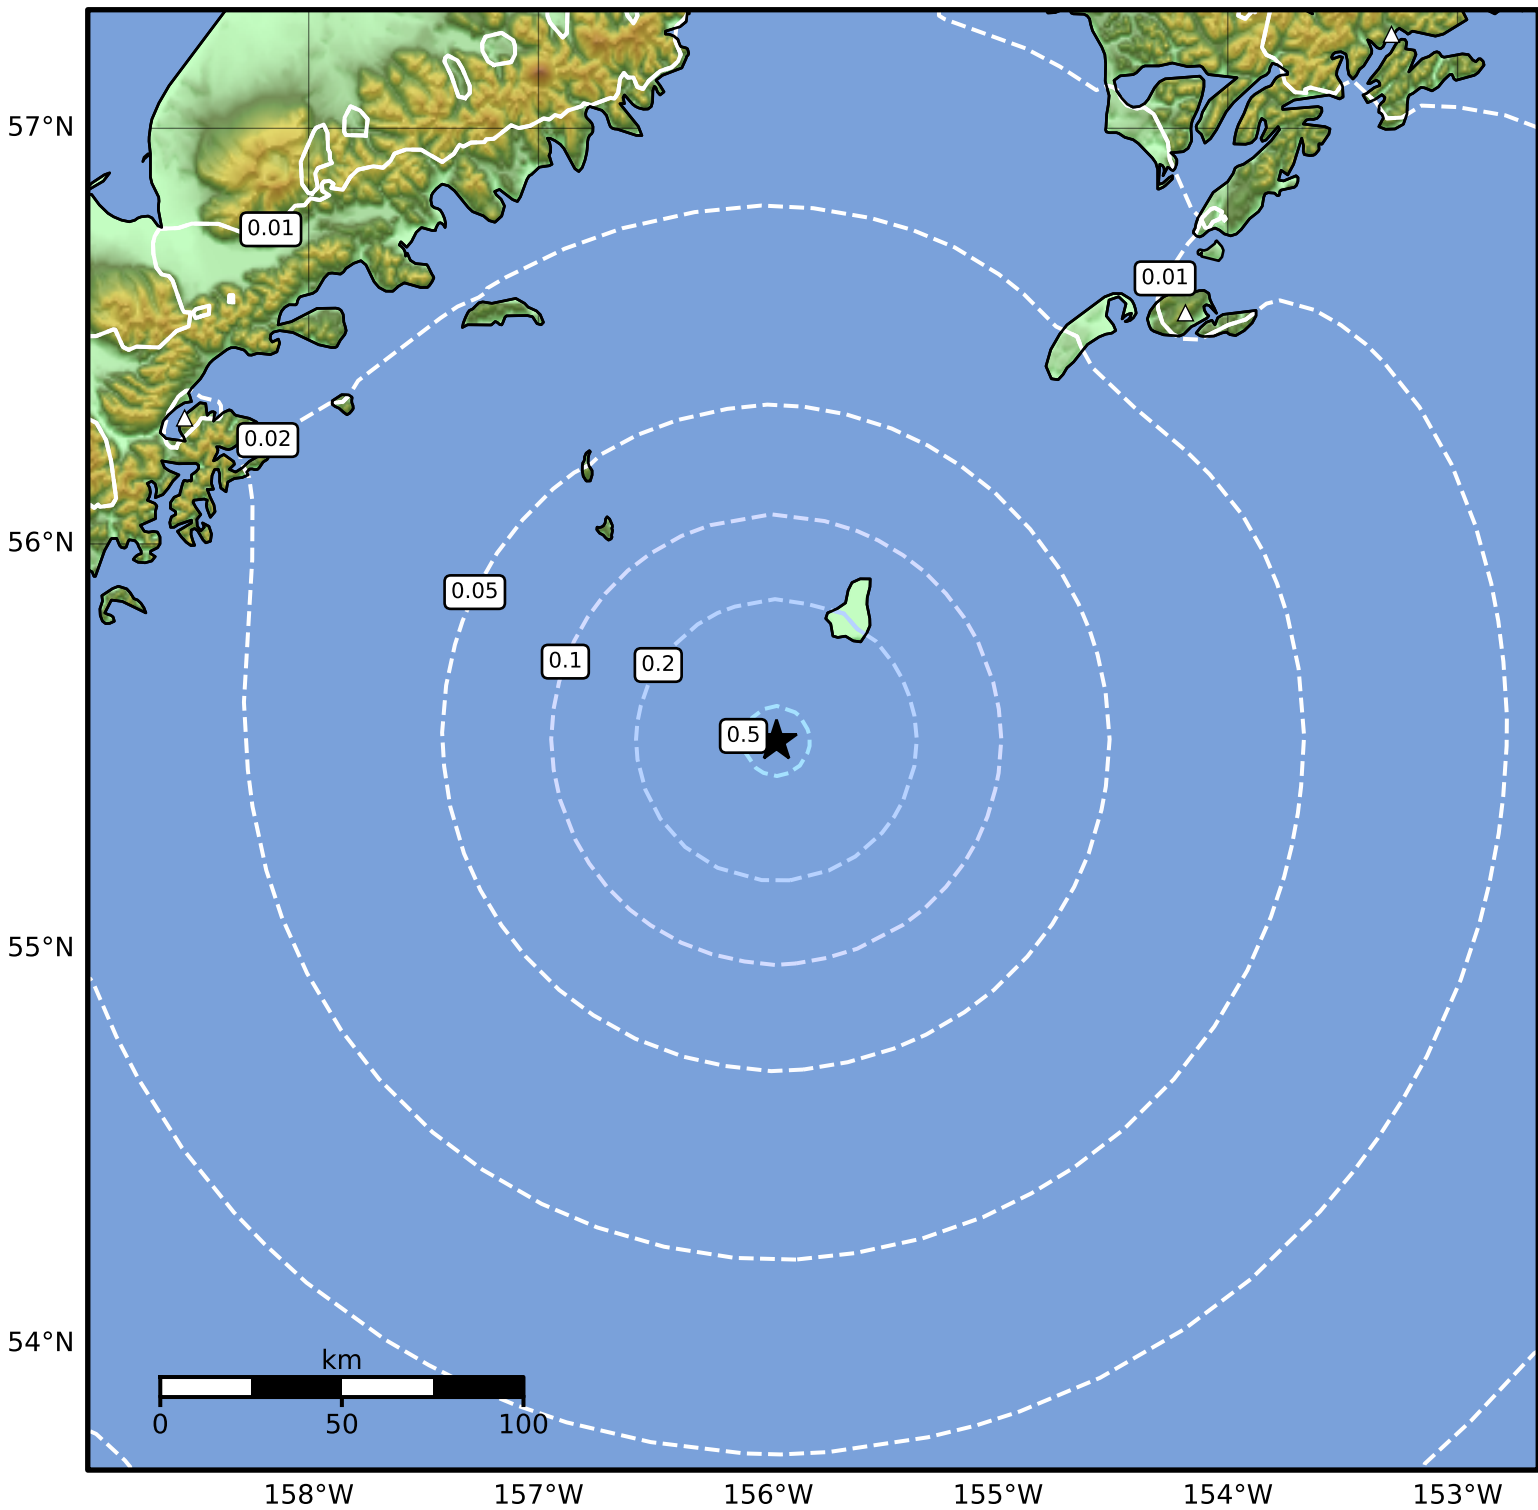

Peak Ground Acceleration Map Alaska Earthquake Center
 ShakeMap: 175 km (109 miles) ESE of Chignik
 Oct 28, 2024 20:03:59 UTC M4.1 N55.52 W155.96 Depth: 28.4km ID:ak024dvs88t2

PGA (%g)	0.1	0.2	0.5	1	2	5	10	20	50	100	200

Scale based on Worden et al. (2012)

Version 2: Processed 2024-10-28T20:24:30Z

△ Seismic Instrument ○ Reported Intensity

★ Epicenter