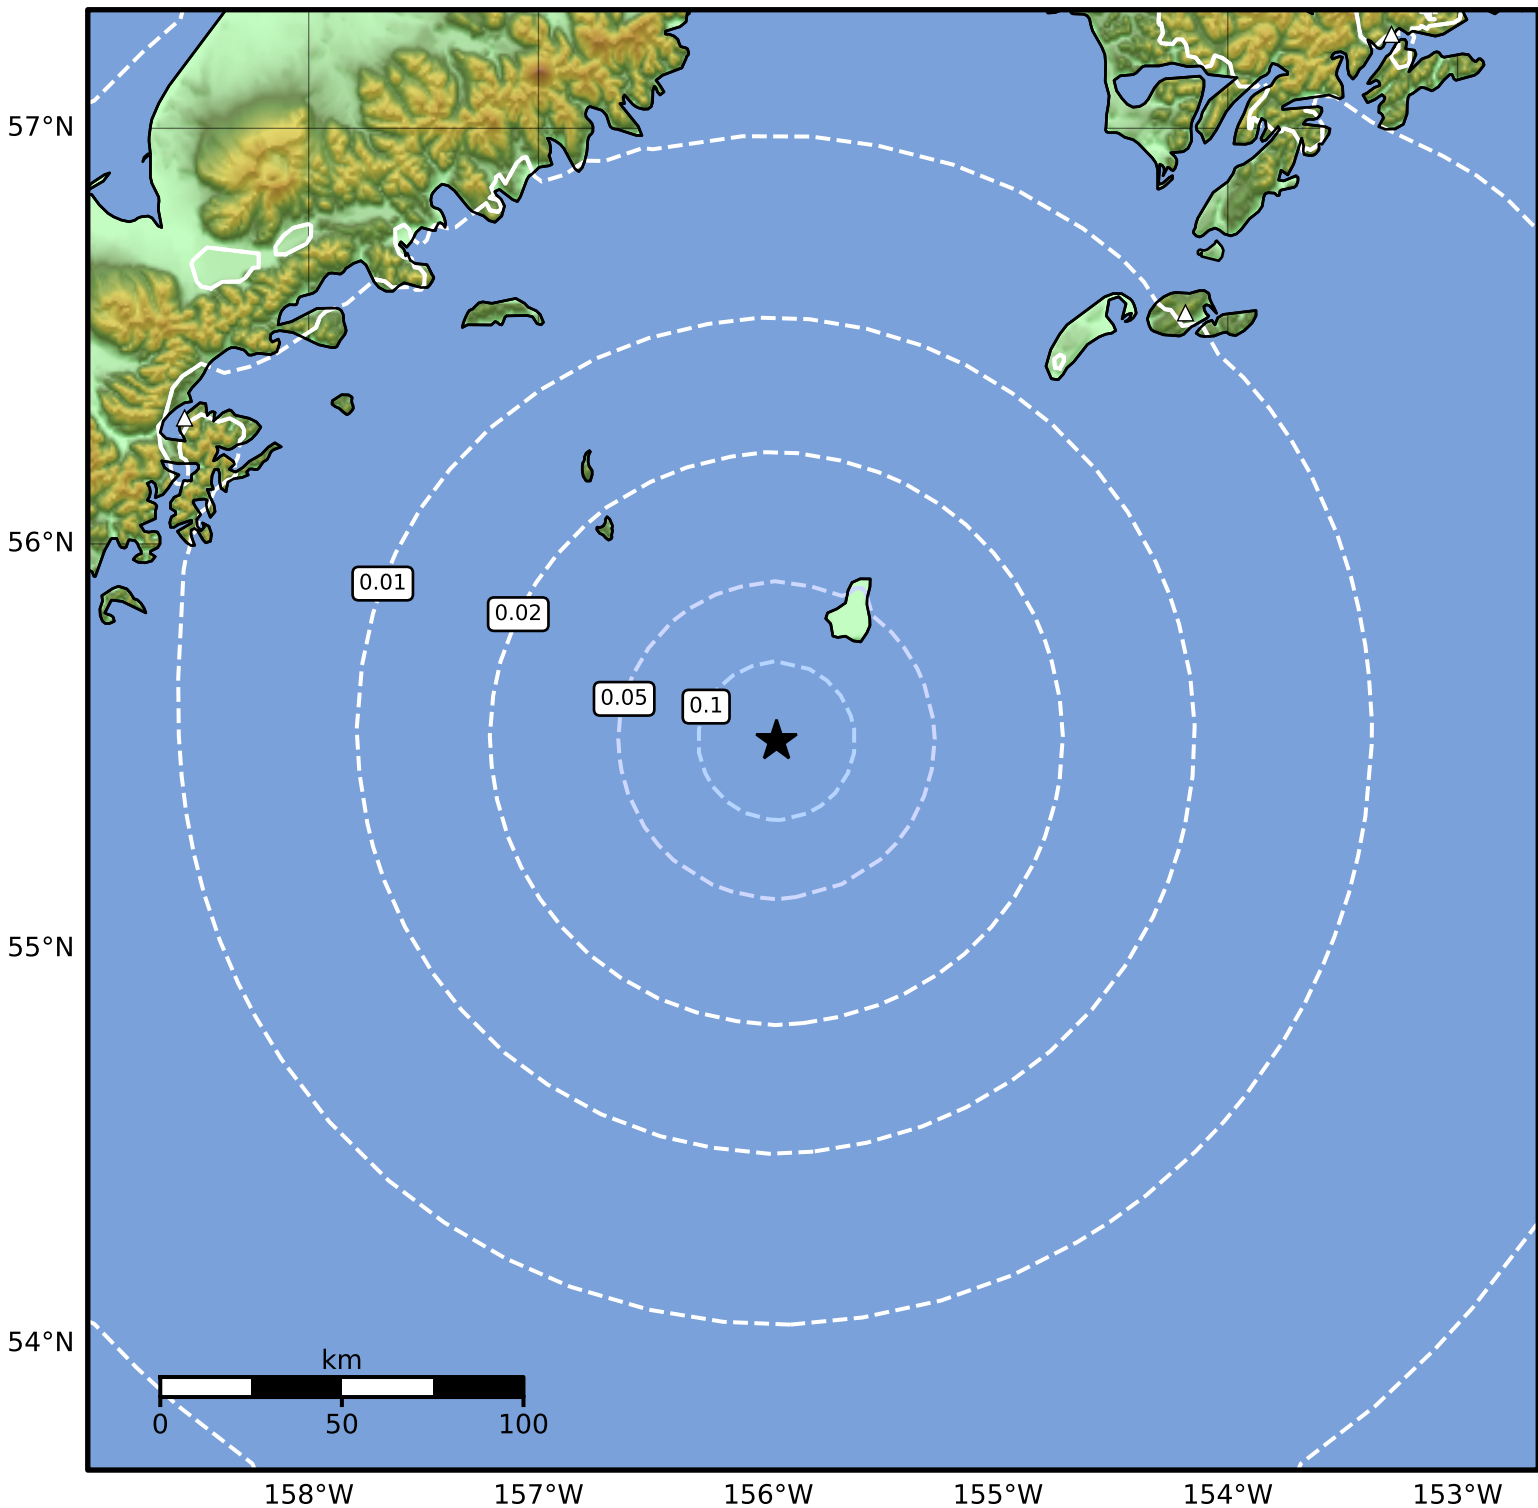

Peak Ground Velocity Map Alaska Earthquake Center  
ShakeMap: 175 km (109 miles) ESE of Chignik  
Oct 28, 2024 20:03:59 UTC M4.1 N55.52 W155.96 Depth: 28.4km ID:ak024dvs88t2

<b>PGV (cm/s)</b>	<b>0.1</b>	<b>0.2</b>	<b>0.5</b>	<b>1</b>	<b>2</b>	<b>5</b>	<b>10</b>	<b>20</b>	<b>50</b>	<b>100</b>	<b>200</b>
-------------------	------------	------------	------------	----------	----------	----------	-----------	-----------	-----------	------------	------------

Scale based on Worden et al. (2012)

Version 2: Processed 2024-10-28T20:24:30Z

△ Seismic Instrument ○ Reported Intensity

★ Epicenter