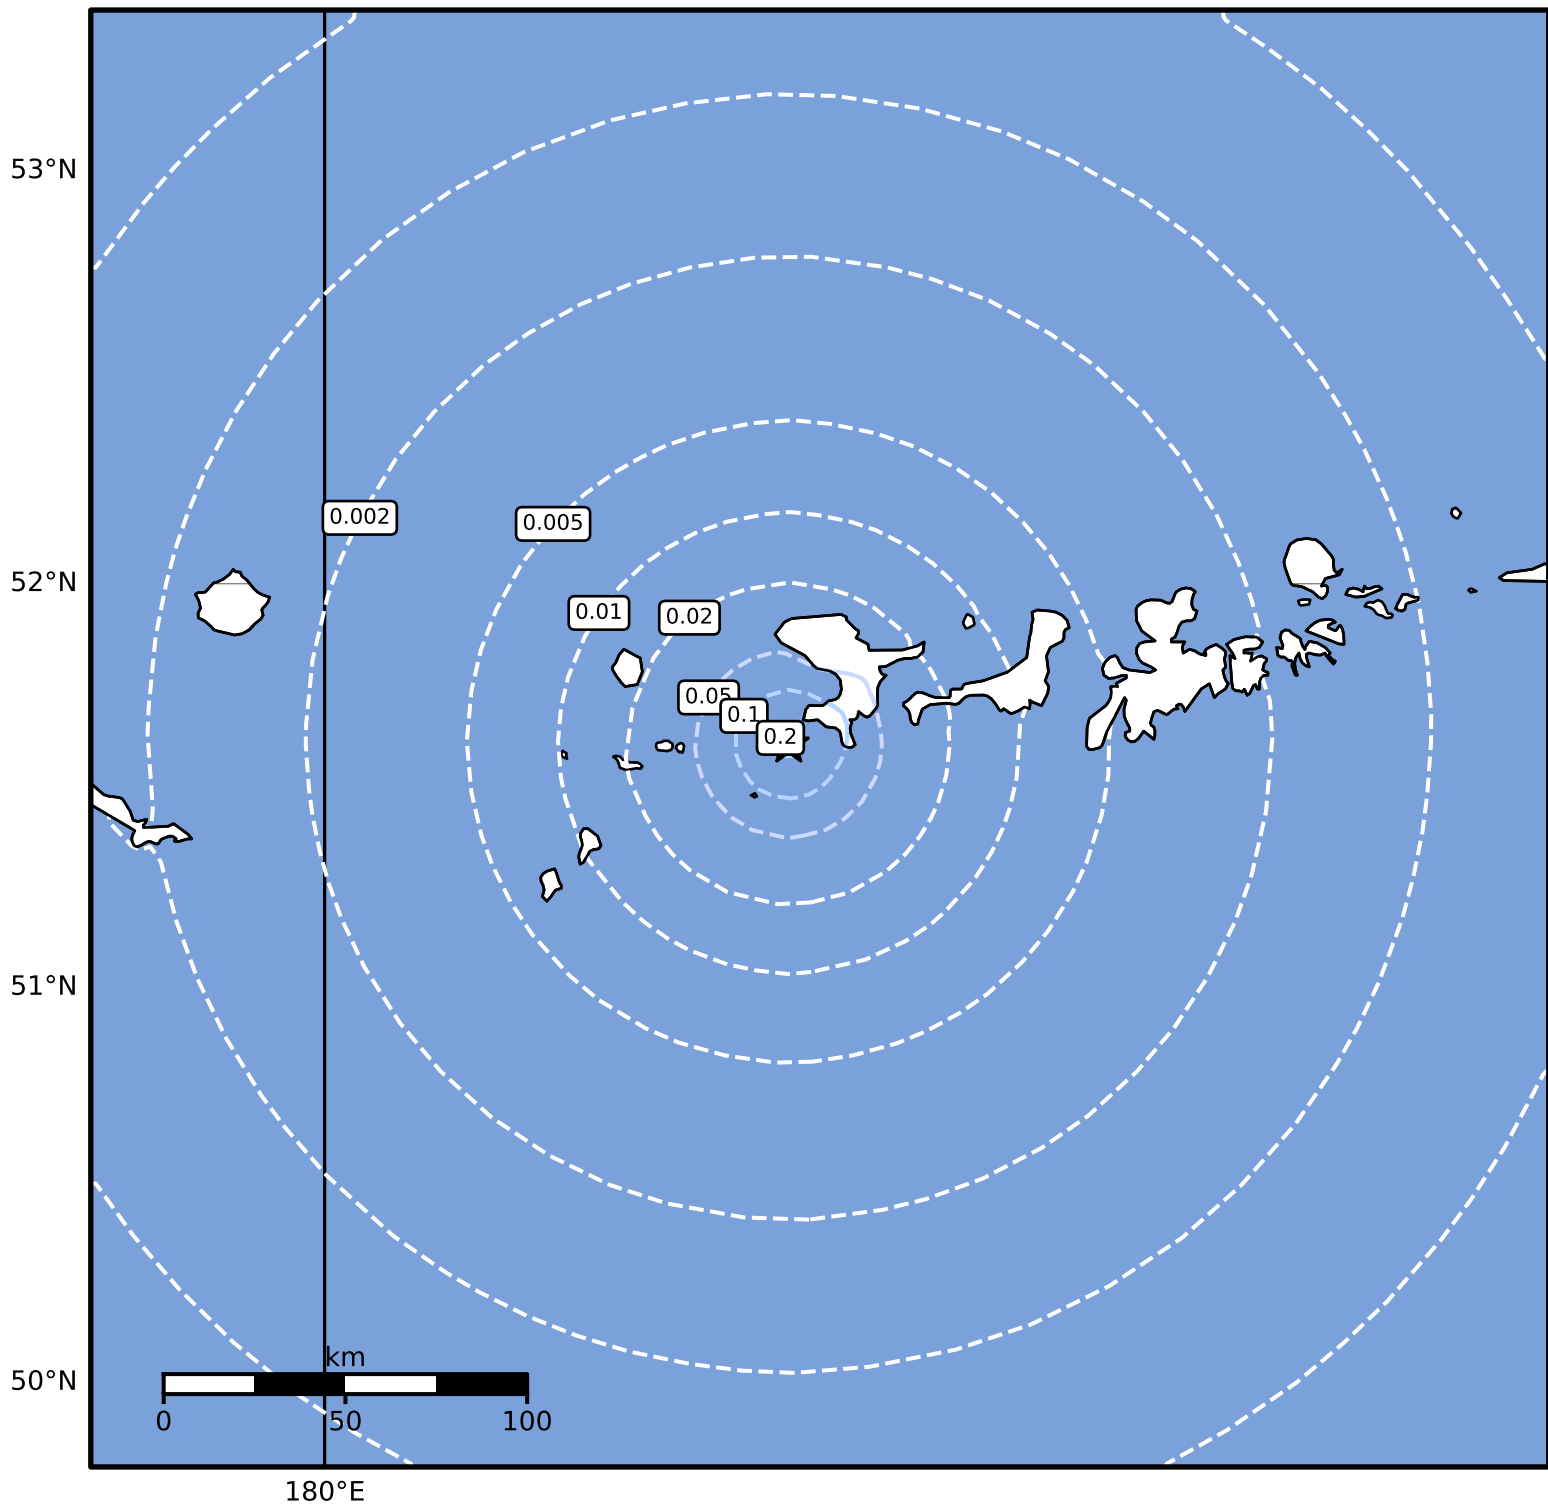

Peak Ground Velocity Map Alaska Earthquake Center
ShakeMap: 108 km (67 miles) WSW of Adak
Oct 30, 2024 10:36:29 UTC M3.6 N51.60 W178.16 Depth: 13.1km ID:ak024dyxjm5e

Scale based on Worden et al. (2012)

Version 2: Processed 2024-10-30T19:03:16Z

△ Seismic Instrument ○ Reported Intensity

★ Epicenter