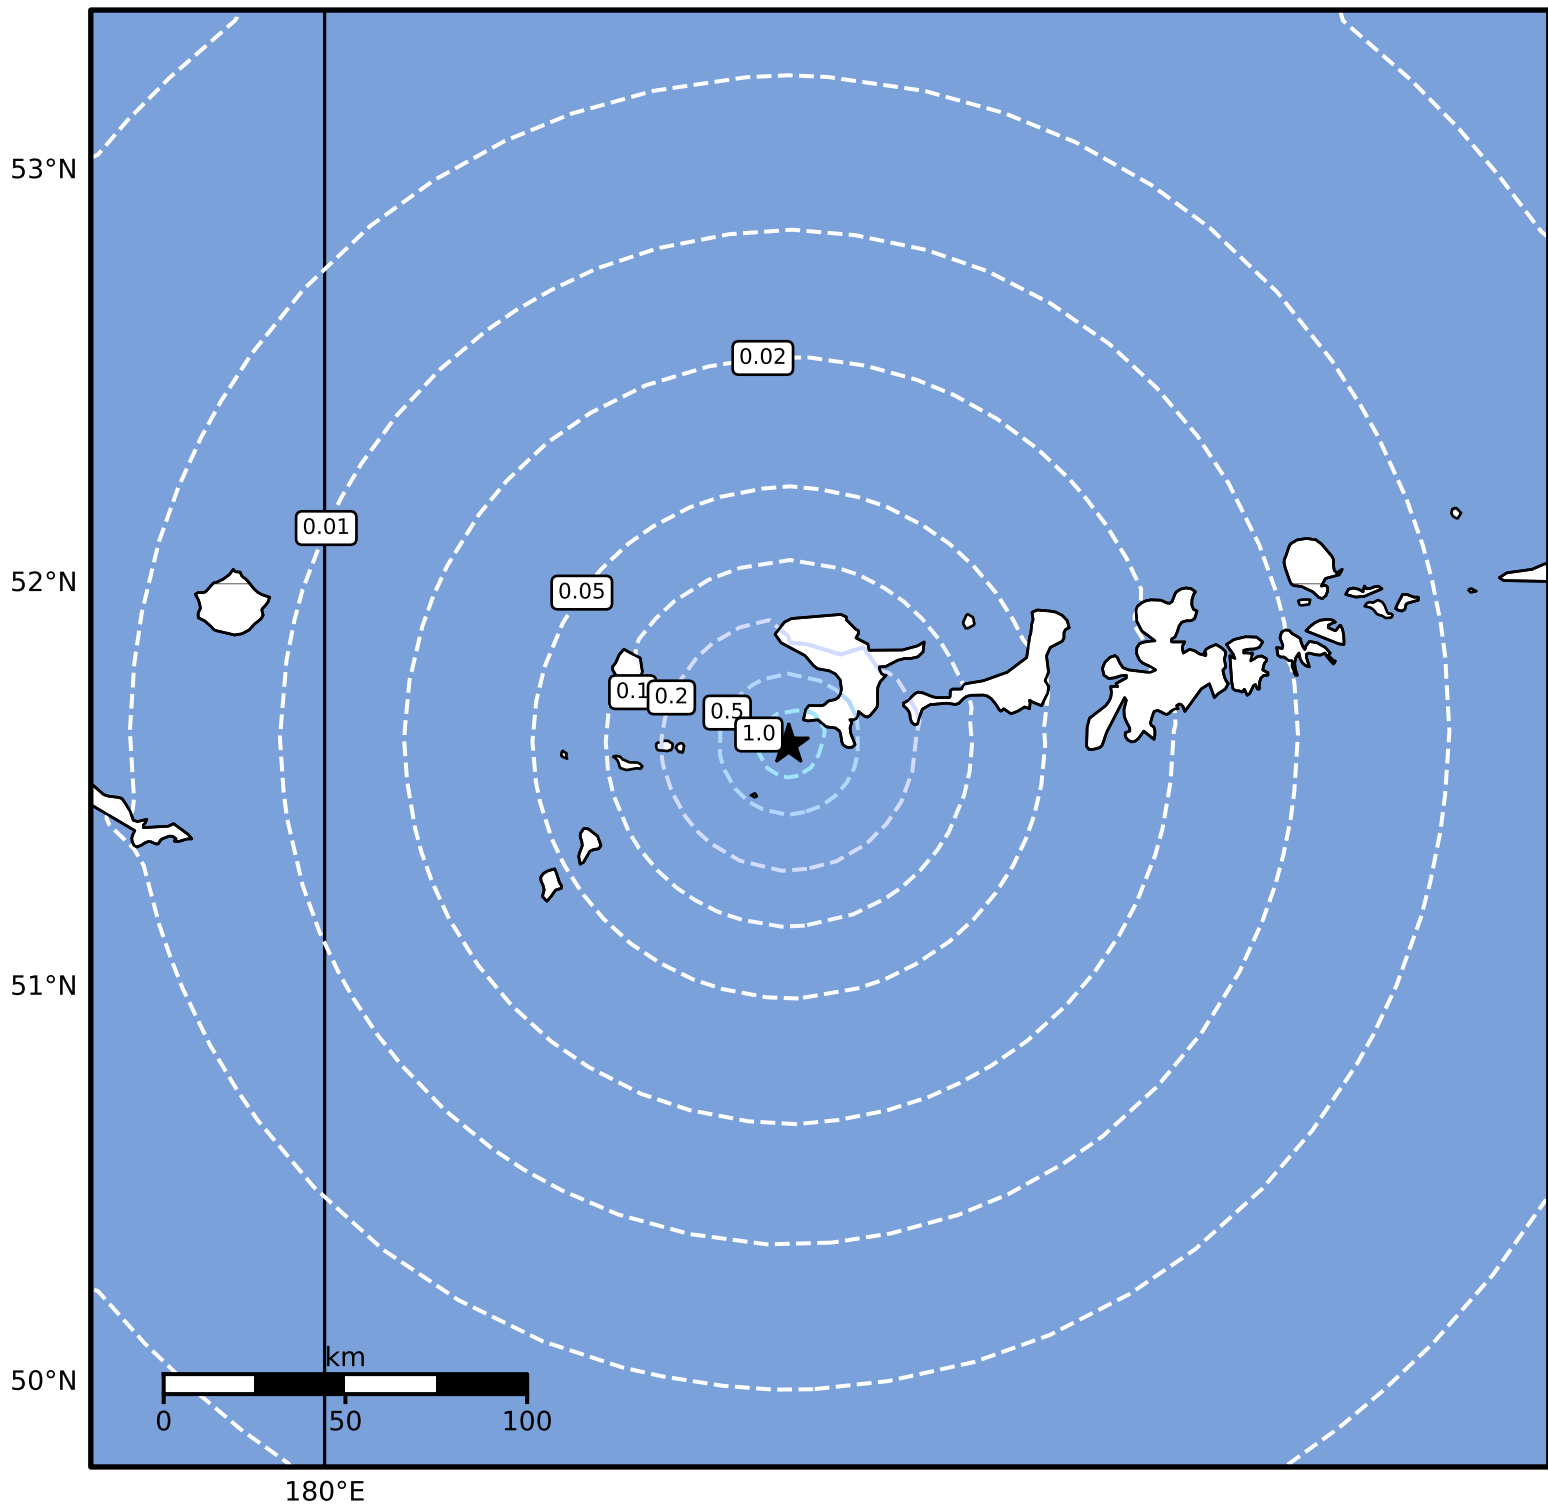

0.3 Second Peak Spectral Acceleration Map Alaska Earthquake Center
 ShakeMap: 108 km (67 miles) WSW of Adak
 Oct 30, 2024 10:36:29 UTC M3.6 N51.60 W178.16 Depth: 13.1km ID:ak024dyxjm5e

SA(0.3) (%g)	0.1	0.2	0.5	1	2	5	10	20	50	100	200
--------------	-----	-----	-----	---	---	---	----	----	----	-----	-----

Scale based on Worden et al. (2012)

Version 2: Processed 2024-10-30T19:03:16Z

△ Seismic Instrument ○ Reported Intensity

★ Epicenter