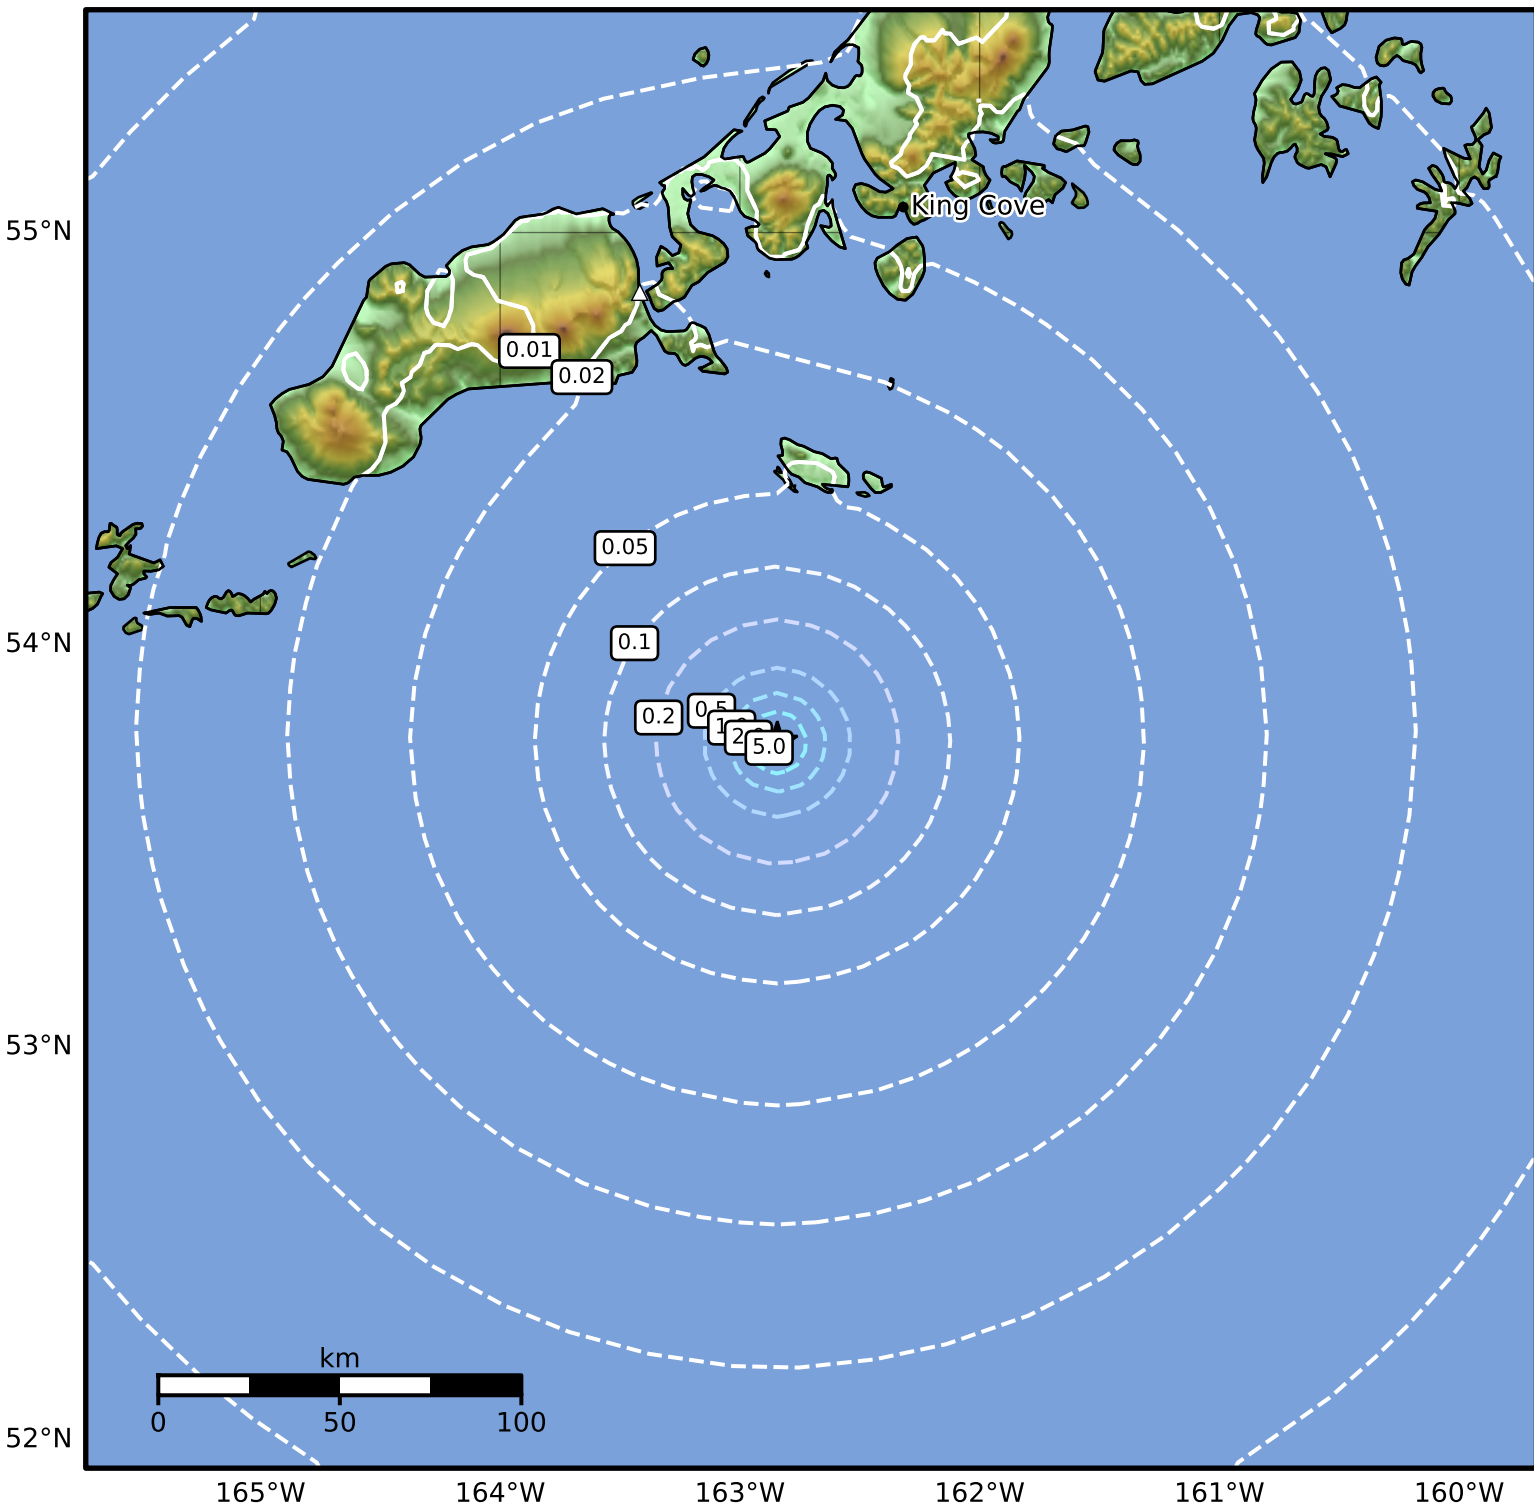

0.3 Second Peak Spectral Acceleration Map Alaska Earthquake Center
 ShakeMap: 127 km (79 miles) SSE of False Pass
 Oct 30, 2024 13:49:20 UTC M3.6 N53.76 W162.84 Depth: 2.7km ID:ak024dyzeoo2

SA(0.3) (%g)	0.1	0.2	0.5	1	2	5	10	20	50	100	200
---------------------	------------	------------	------------	----------	----------	----------	-----------	-----------	-----------	------------	------------

Scale based on Worden et al. (2012)

Version 1: Processed 2024-10-30T13:53:14Z

△ Seismic Instrument ○ Reported Intensity

★ Epicenter