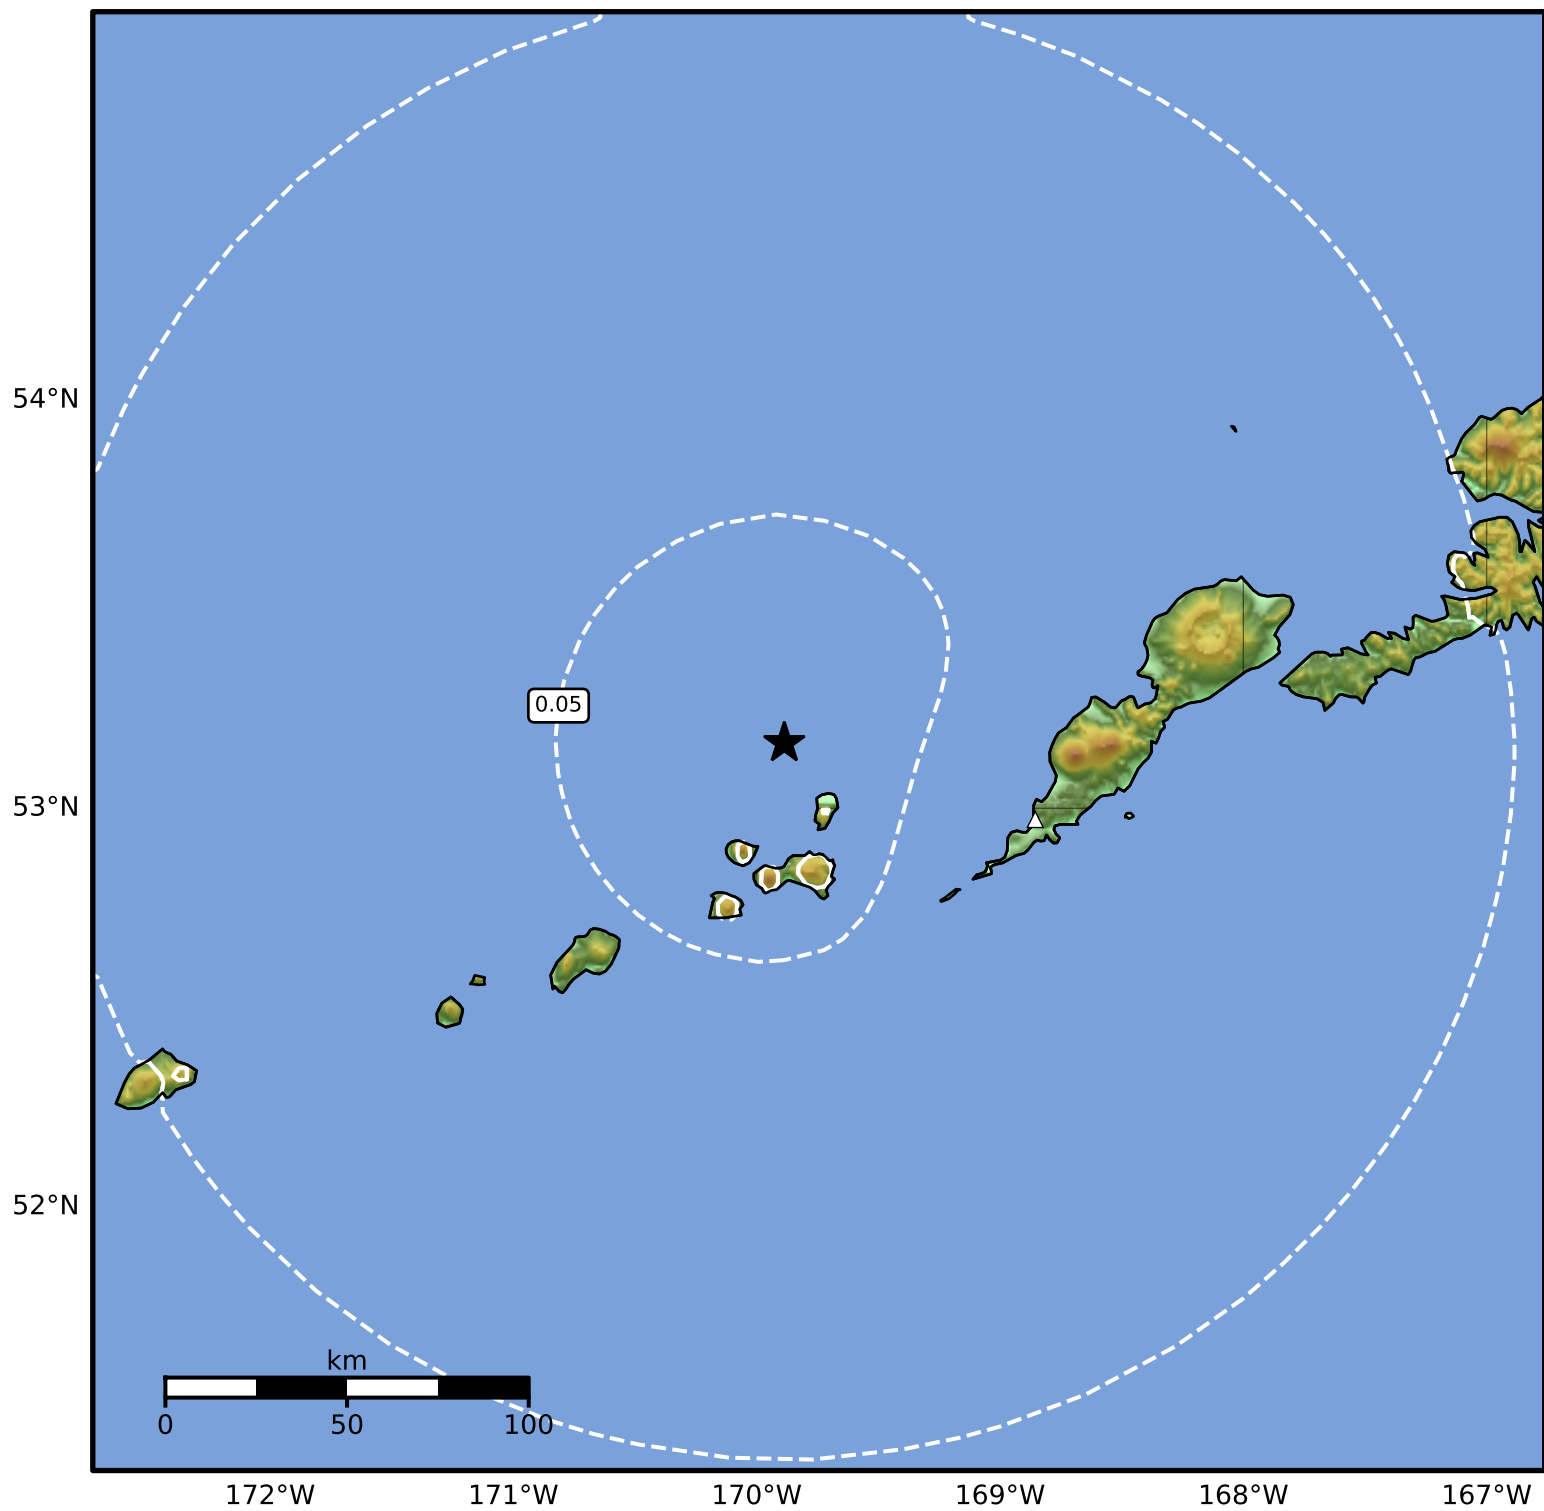

Peak Ground Acceleration Map Alaska Earthquake Center
ShakeMap: 73 km (45 miles) WNW of Nikolski
Oct 30, 2024 20:24:19 UTC M3.5 N53.16 W169.89 Depth: 180.5km ID:ak024dz3fdui

PGA (%g)	0.1	0.2	0.5	1	2	5	10	20	50	100	200
----------	-----	-----	-----	---	---	---	----	----	----	-----	-----

Scale based on Worden et al. (2012)

Version 1: Processed 2024-10-30T22:46:43Z

△ Seismic Instrument ○ Reported Intensity ★ Epicenter