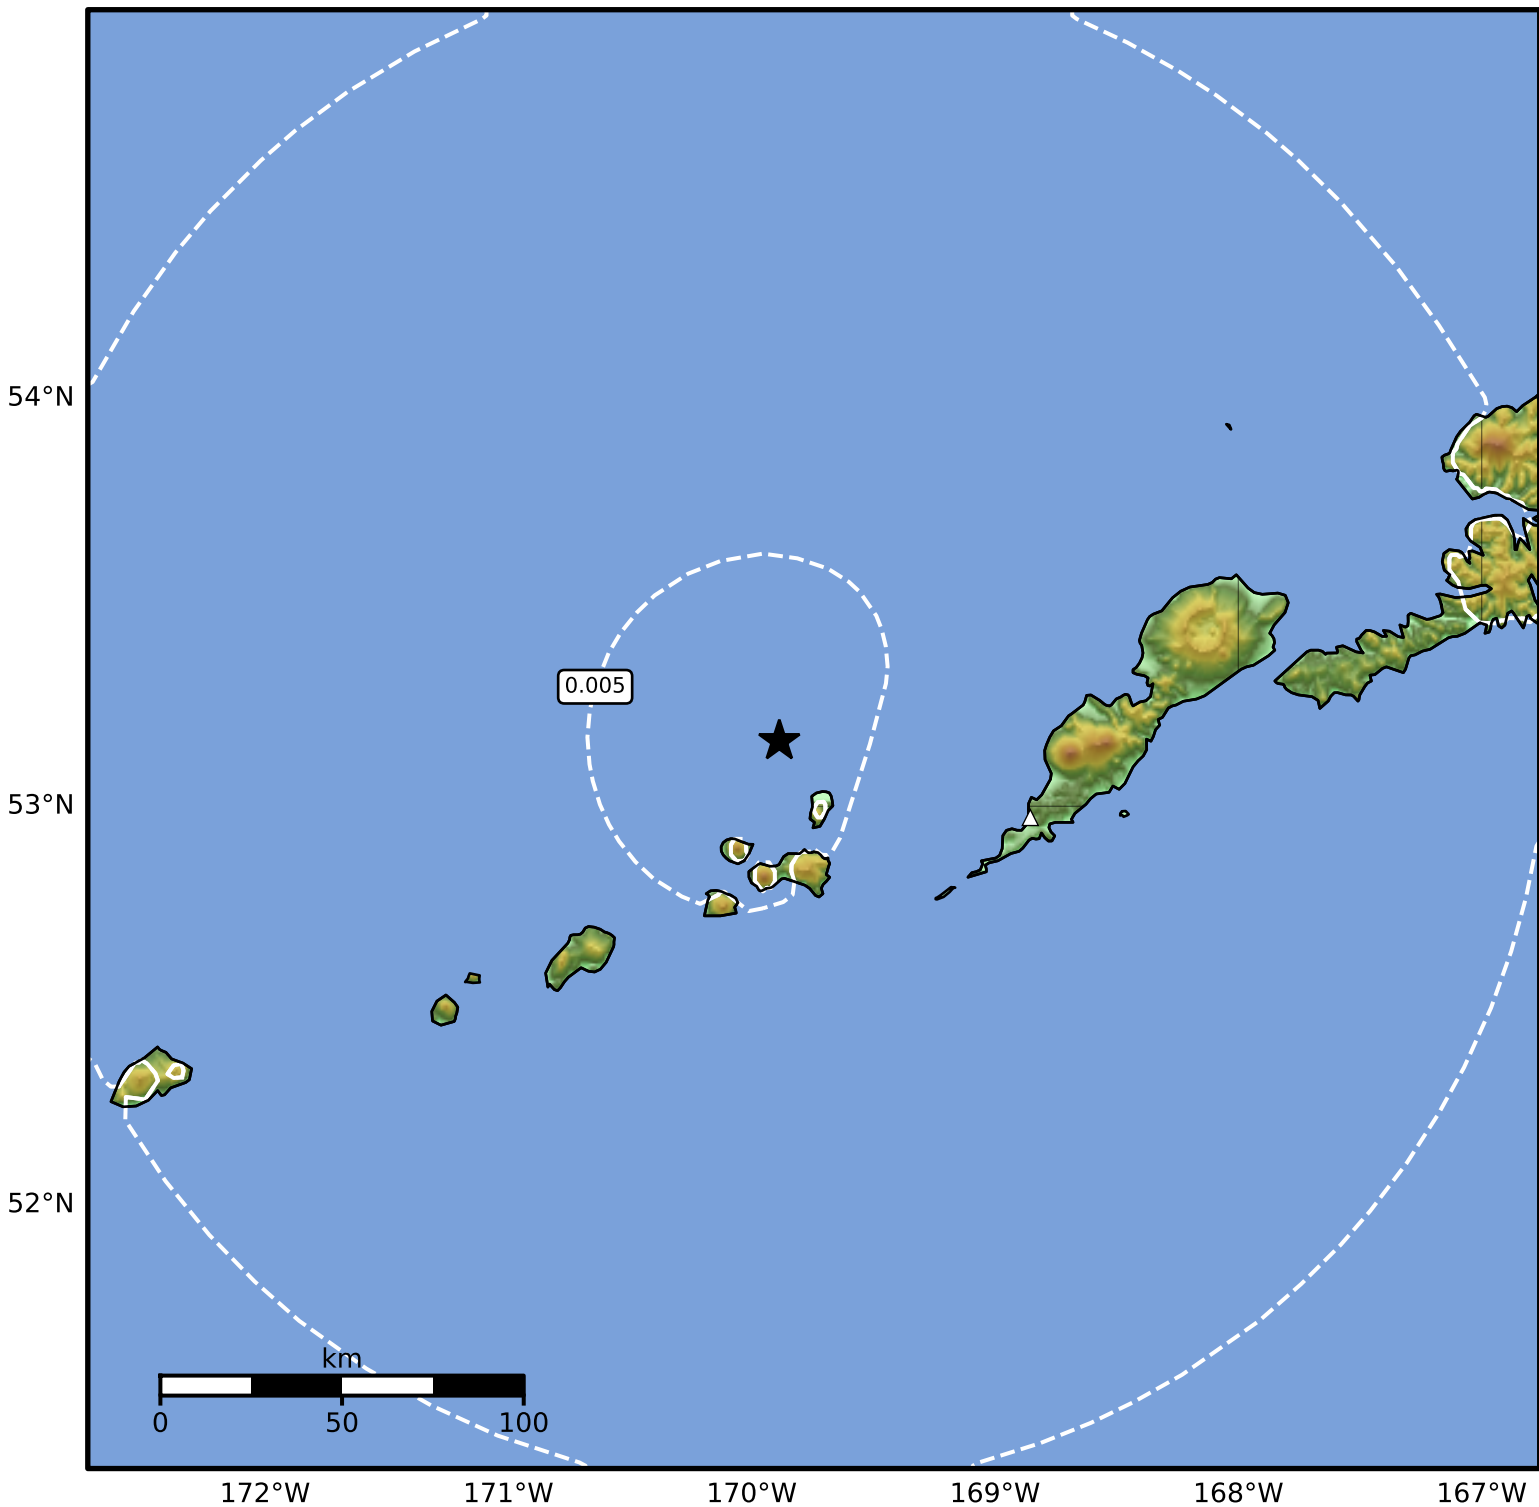

Peak Ground Velocity Map Alaska Earthquake Center
ShakeMap: 73 km (45 miles) WNW of Nikolski
Oct 30, 2024 20:24:19 UTC M3.5 N53.16 W169.89 Depth: 180.5km ID:ak024dz3fdui

Scale based on Worden et al. (2012)

Version 1: Processed 2024-10-30T22:46:43Z

△ Seismic Instrument ○ Reported Intensity

★ Epicenter