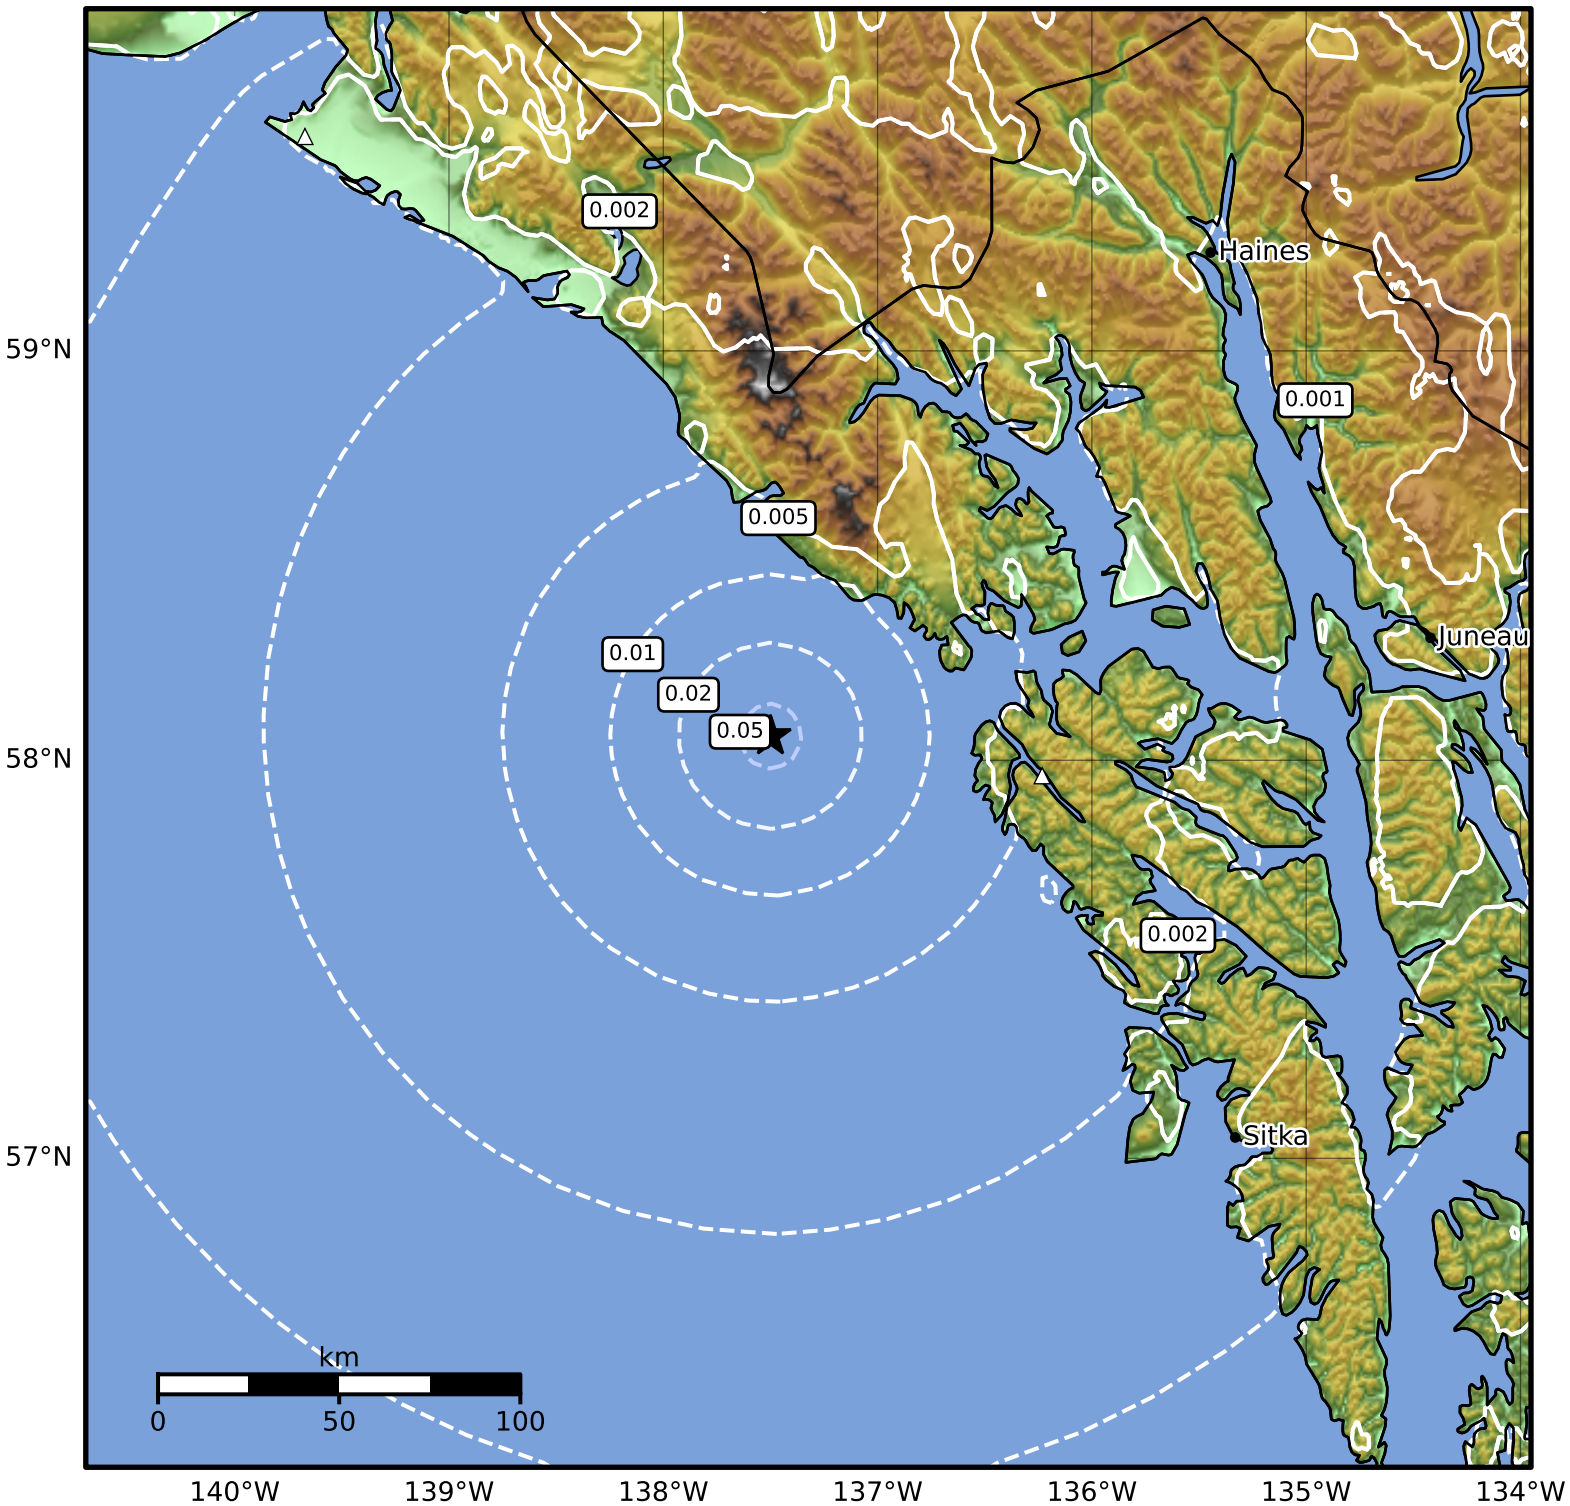

1.0 Second Peak Spectral Acceleration Map Alaska Earthquake Center
 ShakeMap: 70 km (43 miles) WSW of Elfin Cove
 Oct 31, 2024 01:11:38 UTC M3.6 N58.06 W137.50 Depth: 13.4km ID:ak024e0fkqev

SA(1.0) (%g)	0.1	0.2	0.5	1	2	5	10	20	50	100	200
---------------------	------------	------------	------------	----------	----------	----------	-----------	-----------	-----------	------------	------------

Scale based on Worden et al. (2012)

Version 2: Processed 2024-10-31T01:38:35Z

△ Seismic Instrument ○ Reported Intensity

★ Epicenter