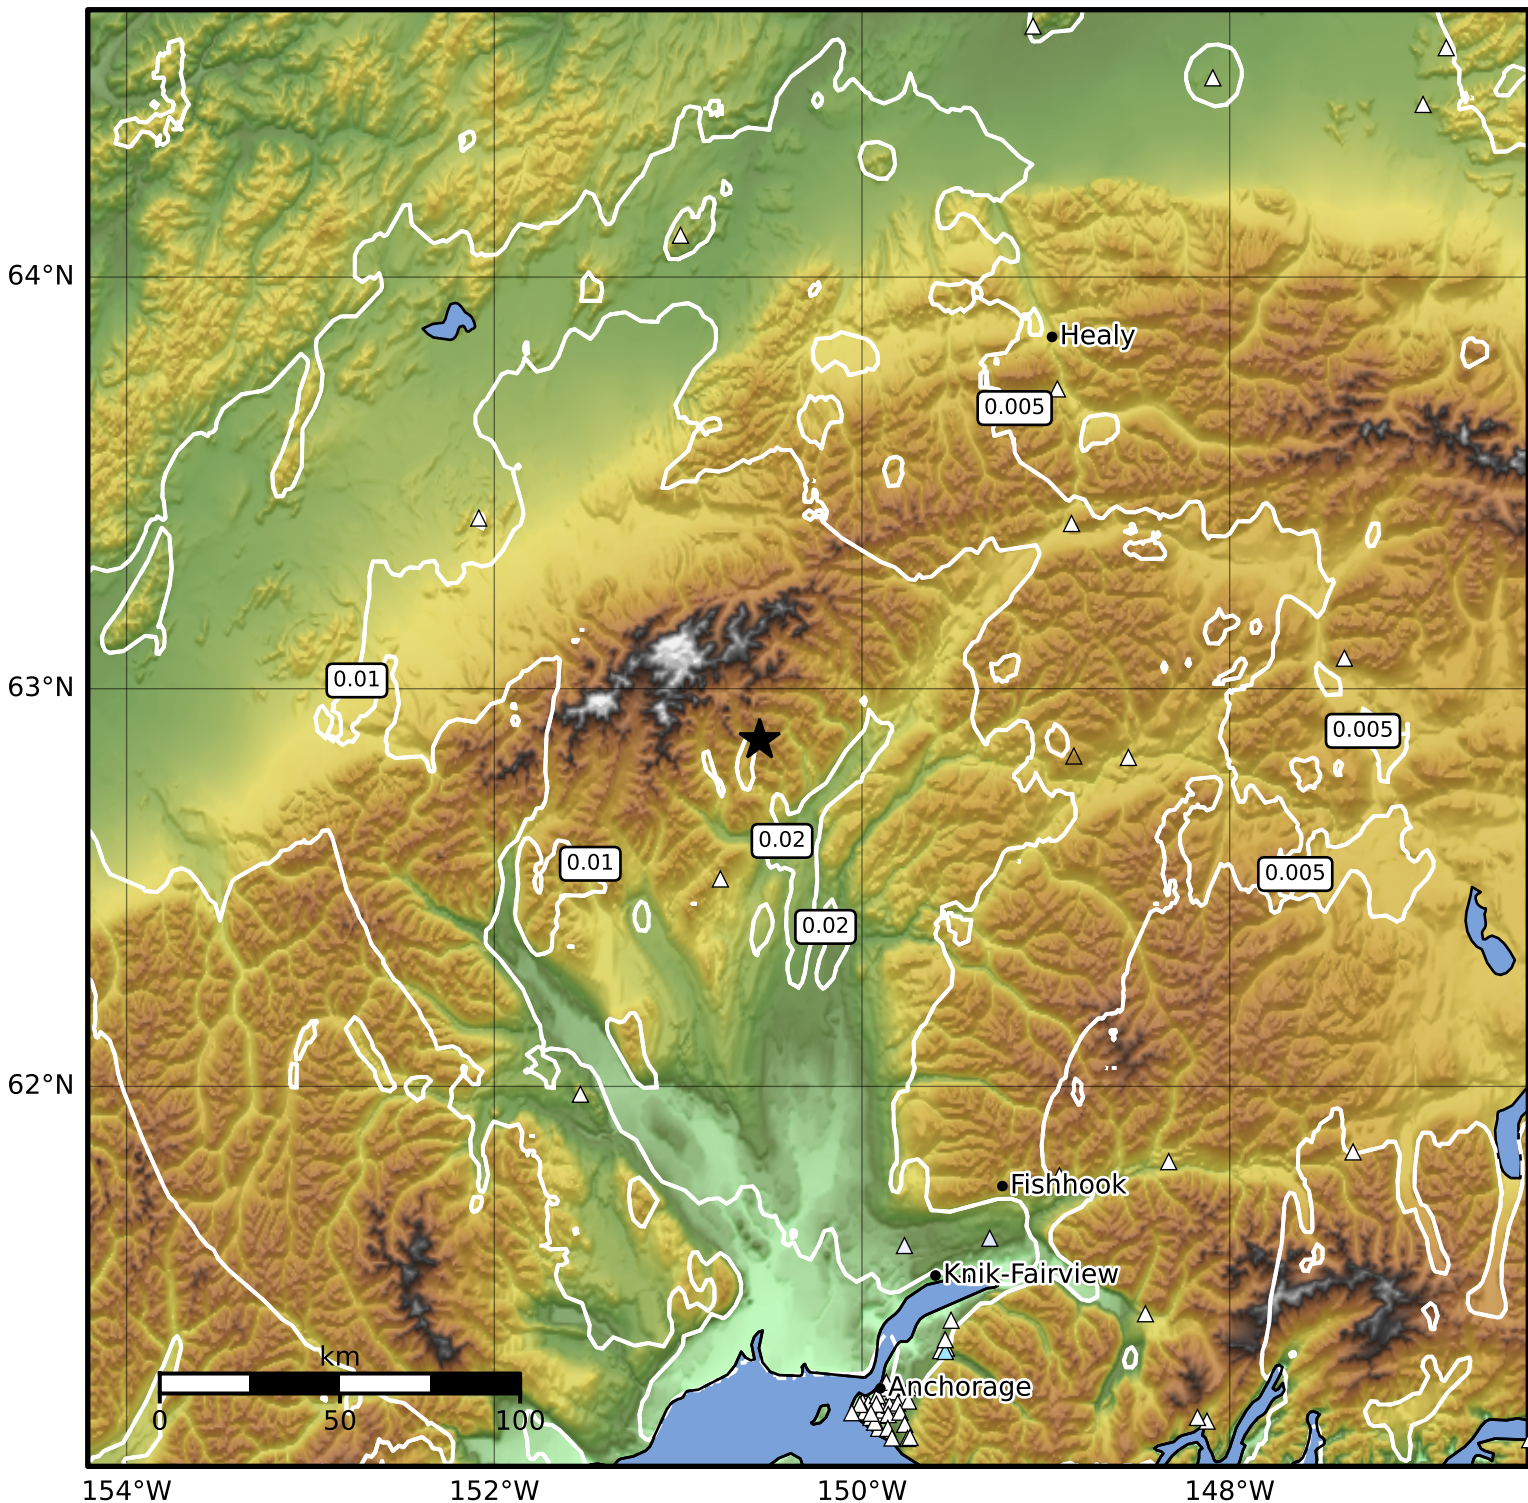

Peak Ground Velocity Map Alaska Earthquake Center
 ShakeMap: 66 km (41 miles) NNW of Talkeetna
 Oct 31, 2024 04:33:33 UTC M3.5 N62.87 W150.56 Depth: 86.9km ID:ak024e0hhqaj

PGV (cm/s)	0.1	0.2	0.5	1	2	5	10	20	50	100	200
------------	-----	-----	-----	---	---	---	----	----	----	-----	-----

Scale based on Worden et al. (2012)

Version 2: Processed 2024-10-31T16:50:27Z

△ Seismic Instrument ○ Reported Intensity

★ Epicenter