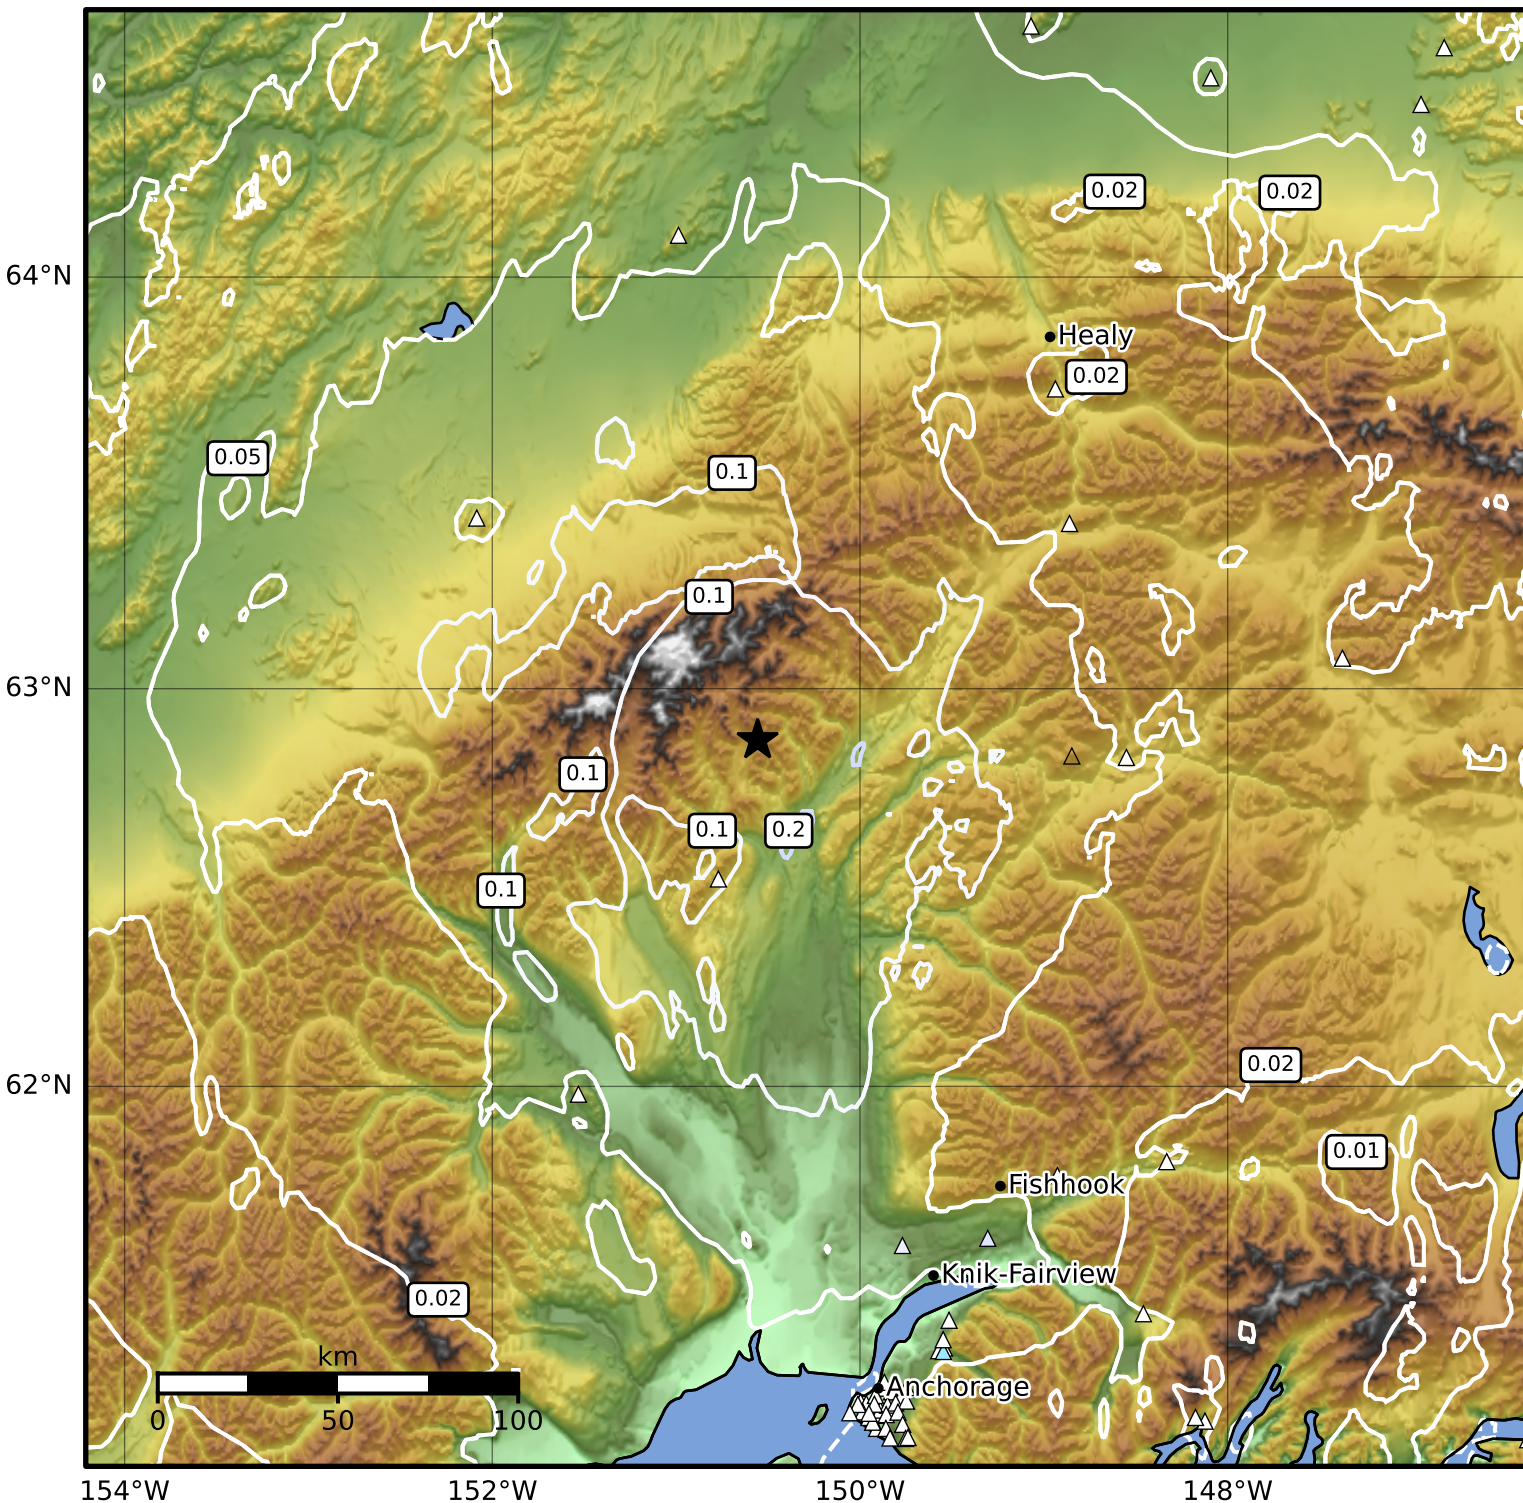

0.3 Second Peak Spectral Acceleration Map Alaska Earthquake Center  
 ShakeMap: 66 km (41 miles) NNW of Talkeetna  
 Oct 31, 2024 04:33:33 UTC M3.5 N62.87 W150.56 Depth: 86.9km ID:ak024e0hhqaj

<b>SA(0.3) (%g)</b>	<b>0.1</b>	<b>0.2</b>	<b>0.5</b>	<b>1</b>	<b>2</b>	<b>5</b>	<b>10</b>	<b>20</b>	<b>50</b>	<b>100</b>	<b>200</b>
---------------------	------------	------------	------------	----------	----------	----------	-----------	-----------	-----------	------------	------------

Scale based on Worden et al. (2012)

Version 2: Processed 2024-10-31T16:50:27Z

△ Seismic Instrument ○ Reported Intensity

★ Epicenter