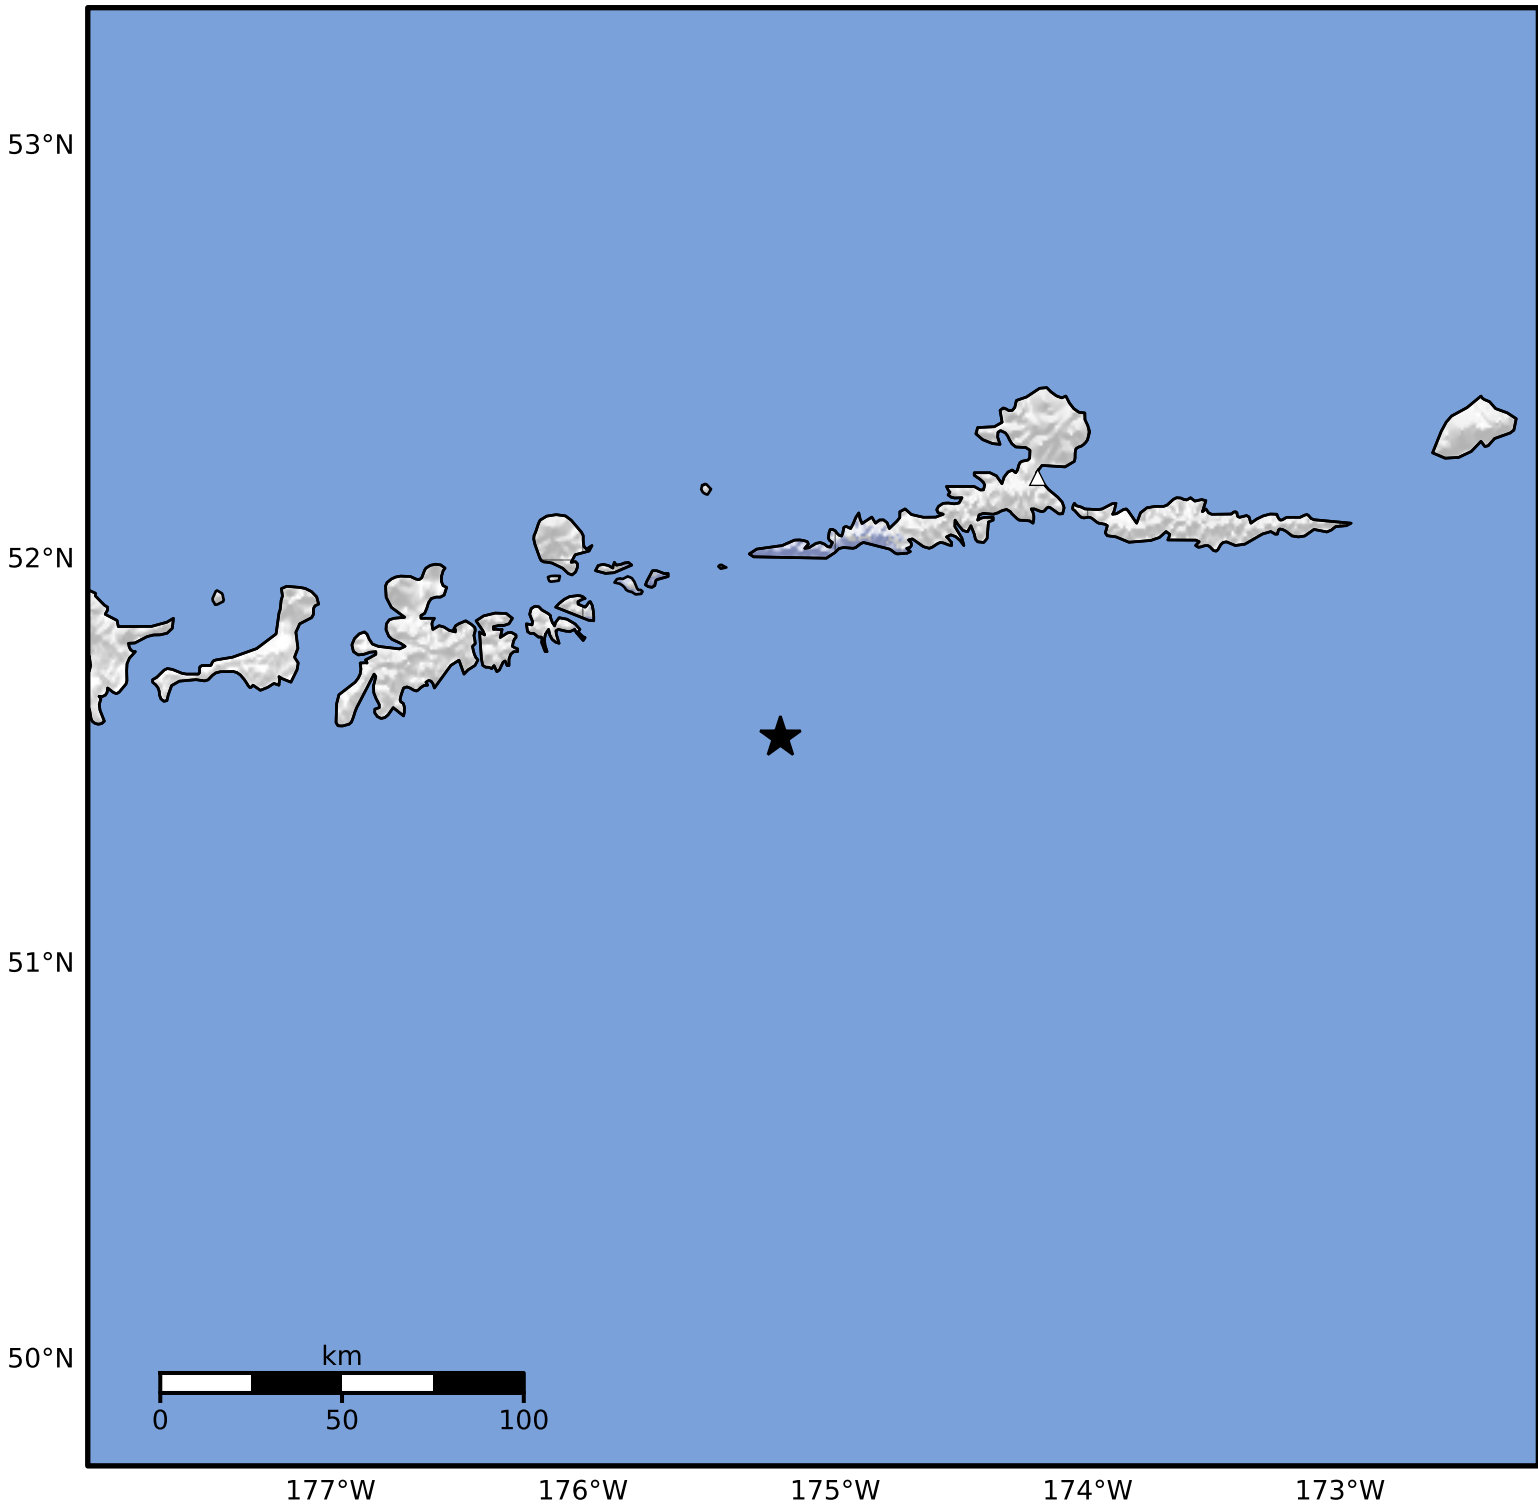

Macroseismic Intensity Map Alaska Earthquake Center
 ShakeMap: 99 km (61 miles) SW of Atka
 Oct 31, 2024 11:59:05 UTC M3.6 N51.56 W175.22 Depth: 25.6km ID:ak024e0lta0e

SHAKING	Not felt	Weak	Light	Moderate	Strong	Very strong	Severe	Violent	Extreme
DAMAGE	None	None	None	Very light	Light	Moderate	Moderate/heavy	Heavy	Very heavy
PGA(%g)	<0.0464	0.297	2.76	6.2	11.5	21.5	40.1	74.7	>139
PGV(cm/s)	<0.0215	0.135	1.41	4.65	9.64	20	41.4	85.8	>178
INTENSITY	I	II-III	IV	V	VI	VII	VIII	IX	X+

Scale based on Worden et al. (2012)

Version 2: Processed 2024-10-31T17:04:44Z

△ Seismic Instrument ○ Reported Intensity

★ Epicenter