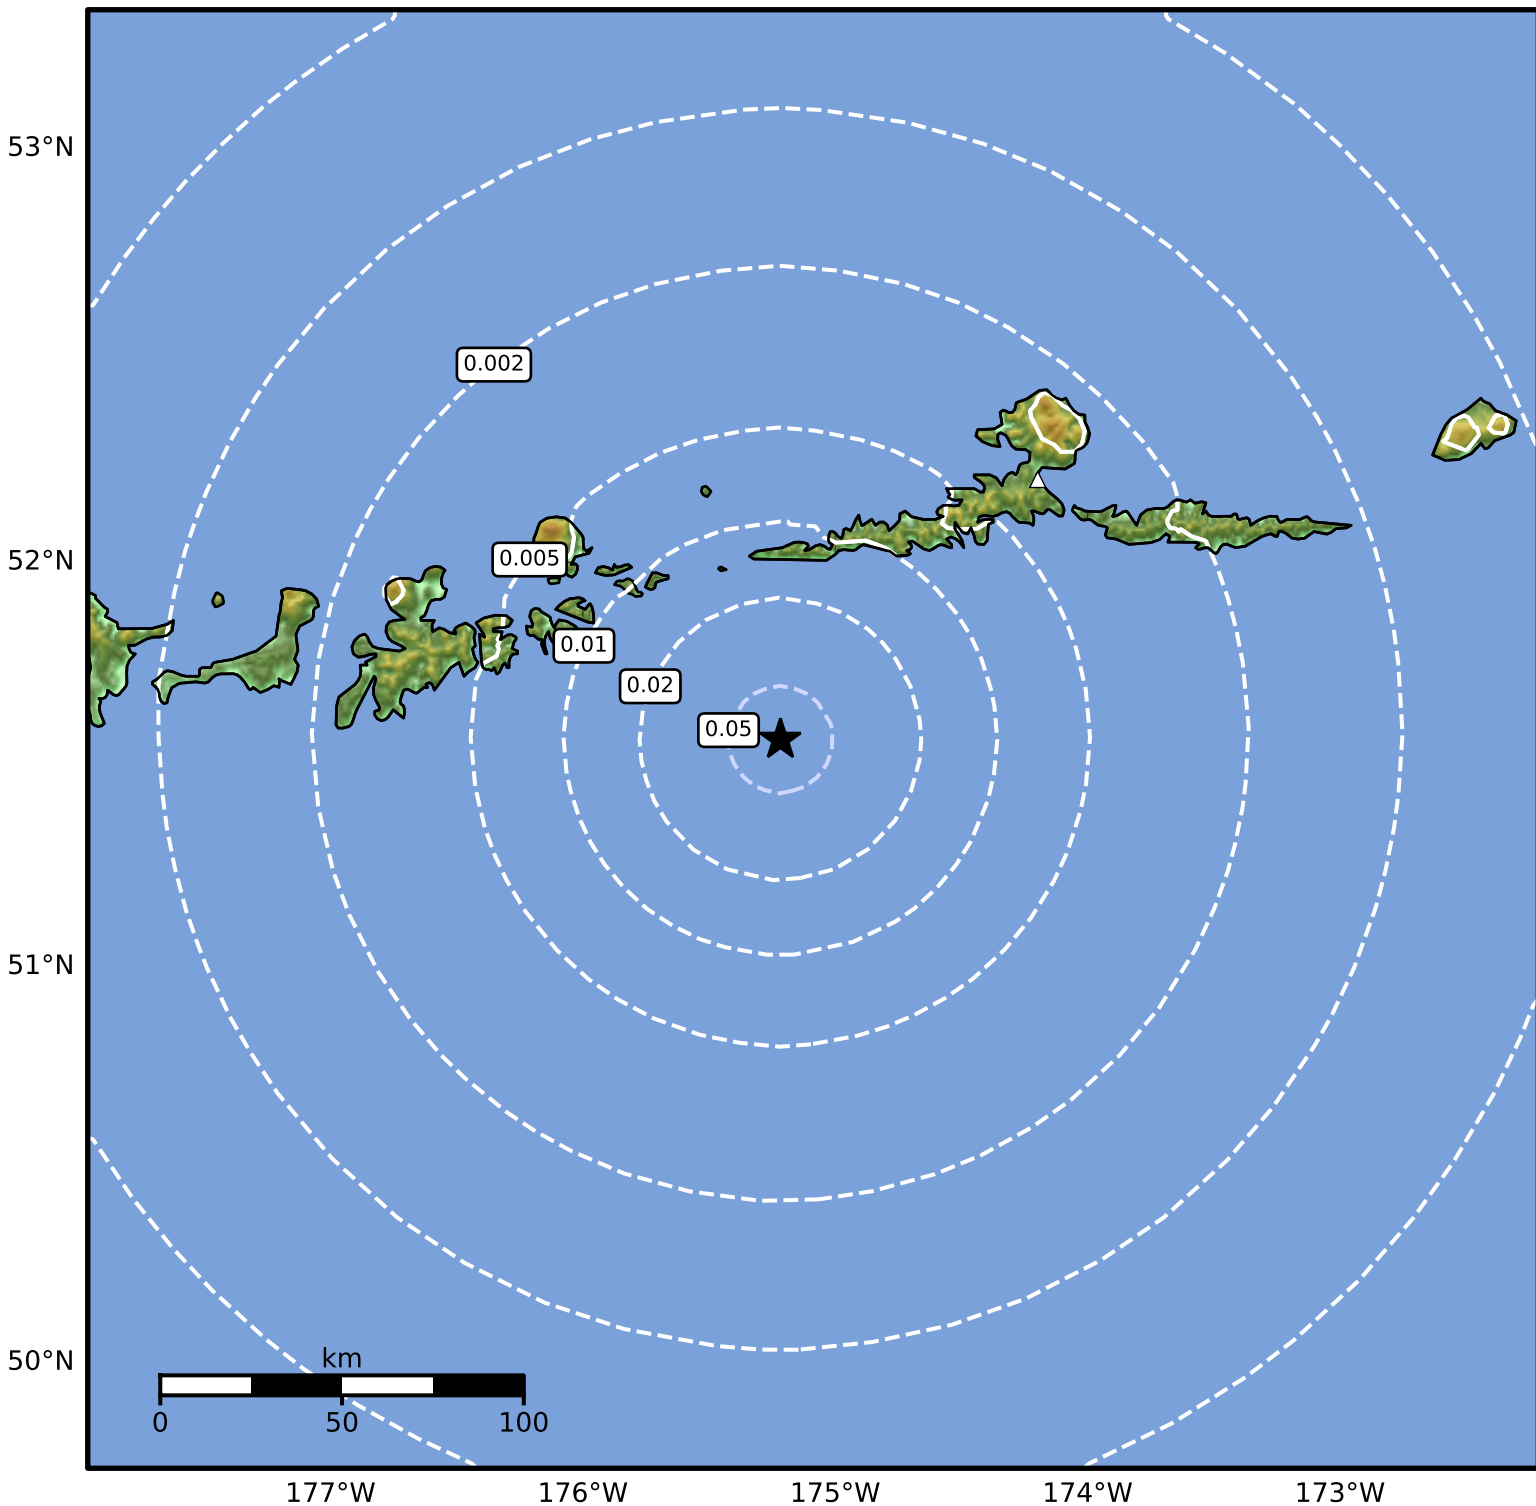

Peak Ground Velocity Map Alaska Earthquake Center
ShakeMap: 99 km (61 miles) SW of Atka
Oct 31, 2024 11:59:05 UTC M3.6 N51.56 W175.22 Depth: 25.6km ID:ak024e0lta0e

PGV (cm/s)	0.1	0.2	0.5	1	2	5	10	20	50	100	200
------------	-----	-----	-----	---	---	---	----	----	----	-----	-----

Scale based on Worden et al. (2012)

Version 2: Processed 2024-10-31T17:04:44Z

△ Seismic Instrument ○ Reported Intensity

★ Epicenter