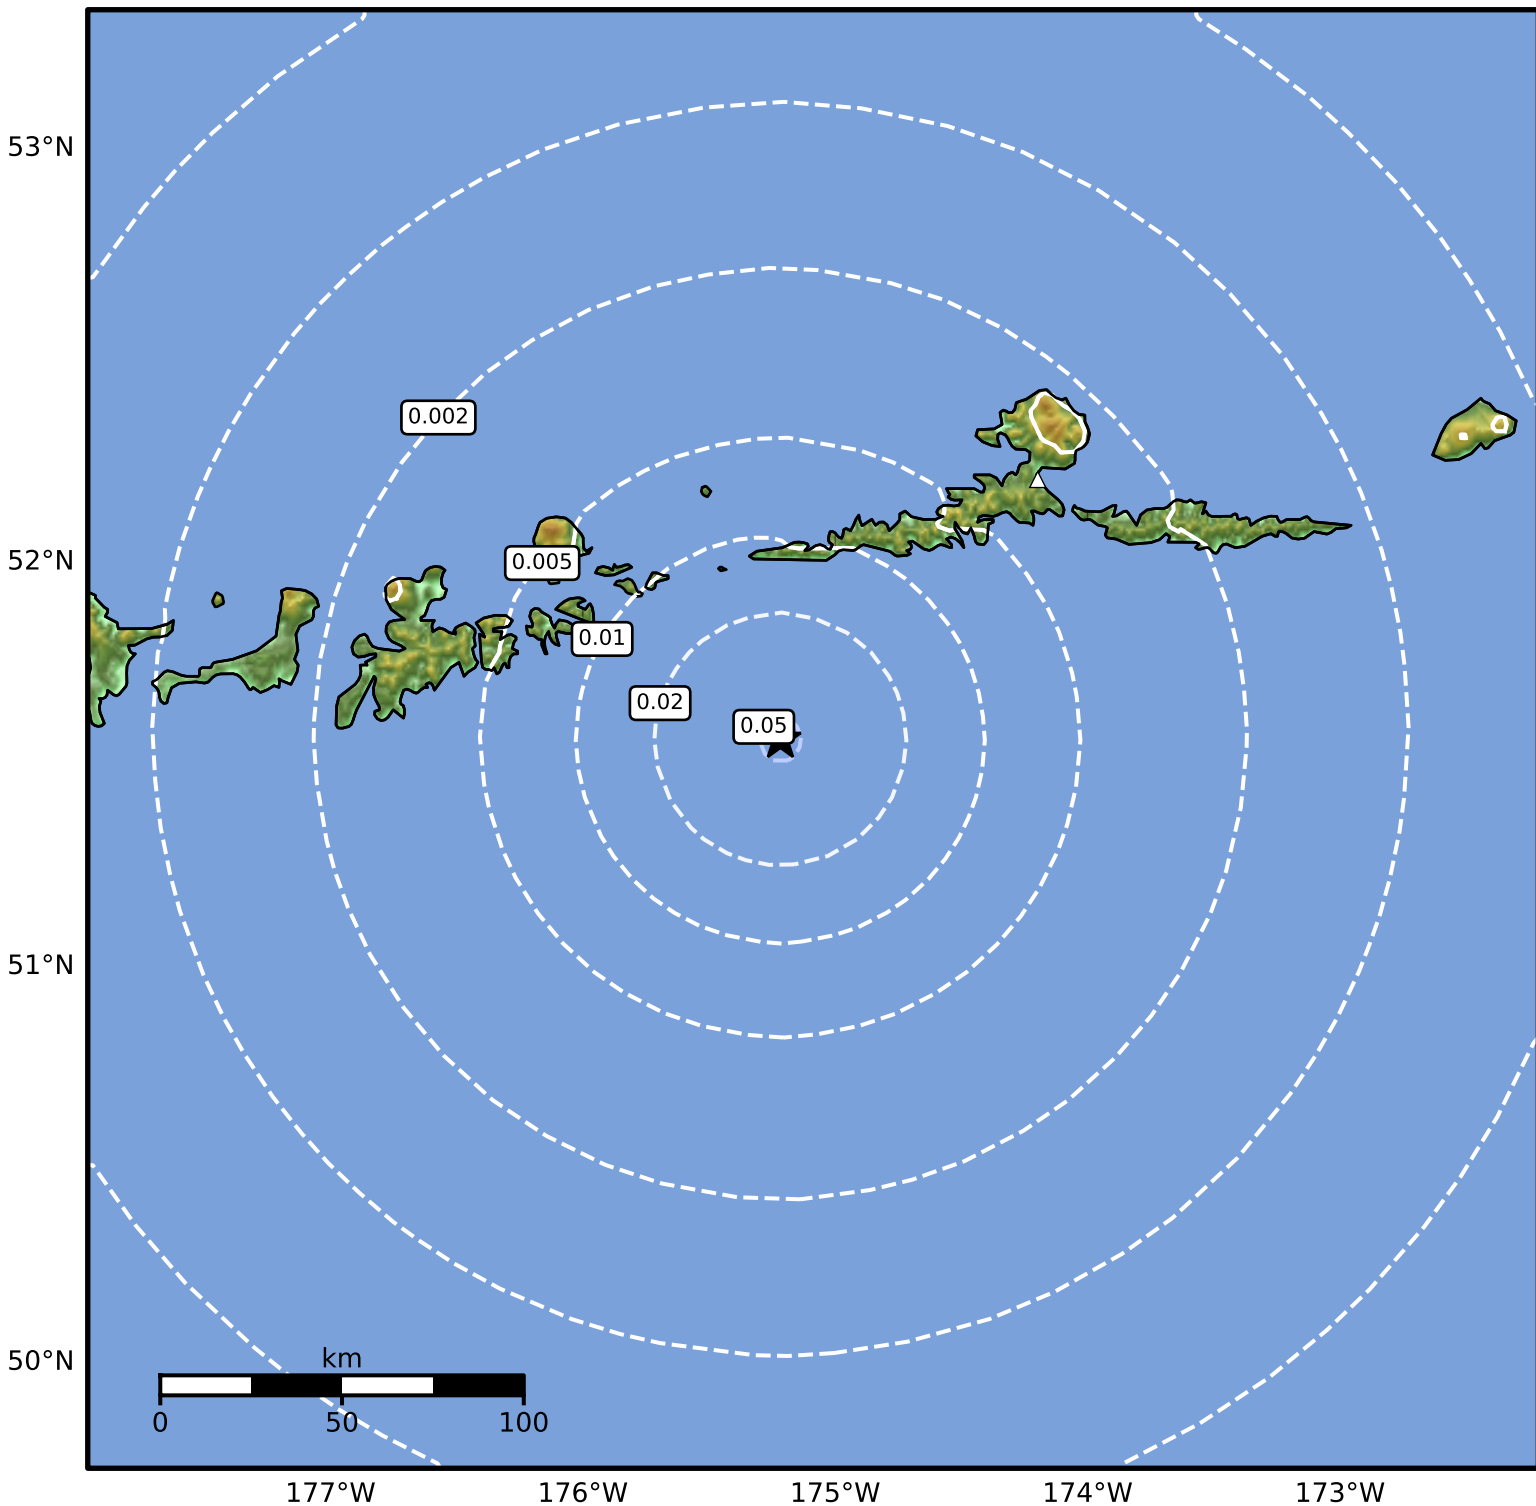

1.0 Second Peak Spectral Acceleration Map Alaska Earthquake Center
ShakeMap: 99 km (61 miles) SW of Atka
Oct 31, 2024 11:59:05 UTC M3.6 N51.56 W175.22 Depth: 25.6km ID:ak024e0lta0e

SA(1.0) (%g)	0.1	0.2	0.5	1	2	5	10	20	50	100	200
--------------	-----	-----	-----	---	---	---	----	----	----	-----	-----

Scale based on Worden et al. (2012)

Version 2: Processed 2024-10-31T17:04:44Z

△ Seismic Instrument ○ Reported Intensity

★ Epicenter