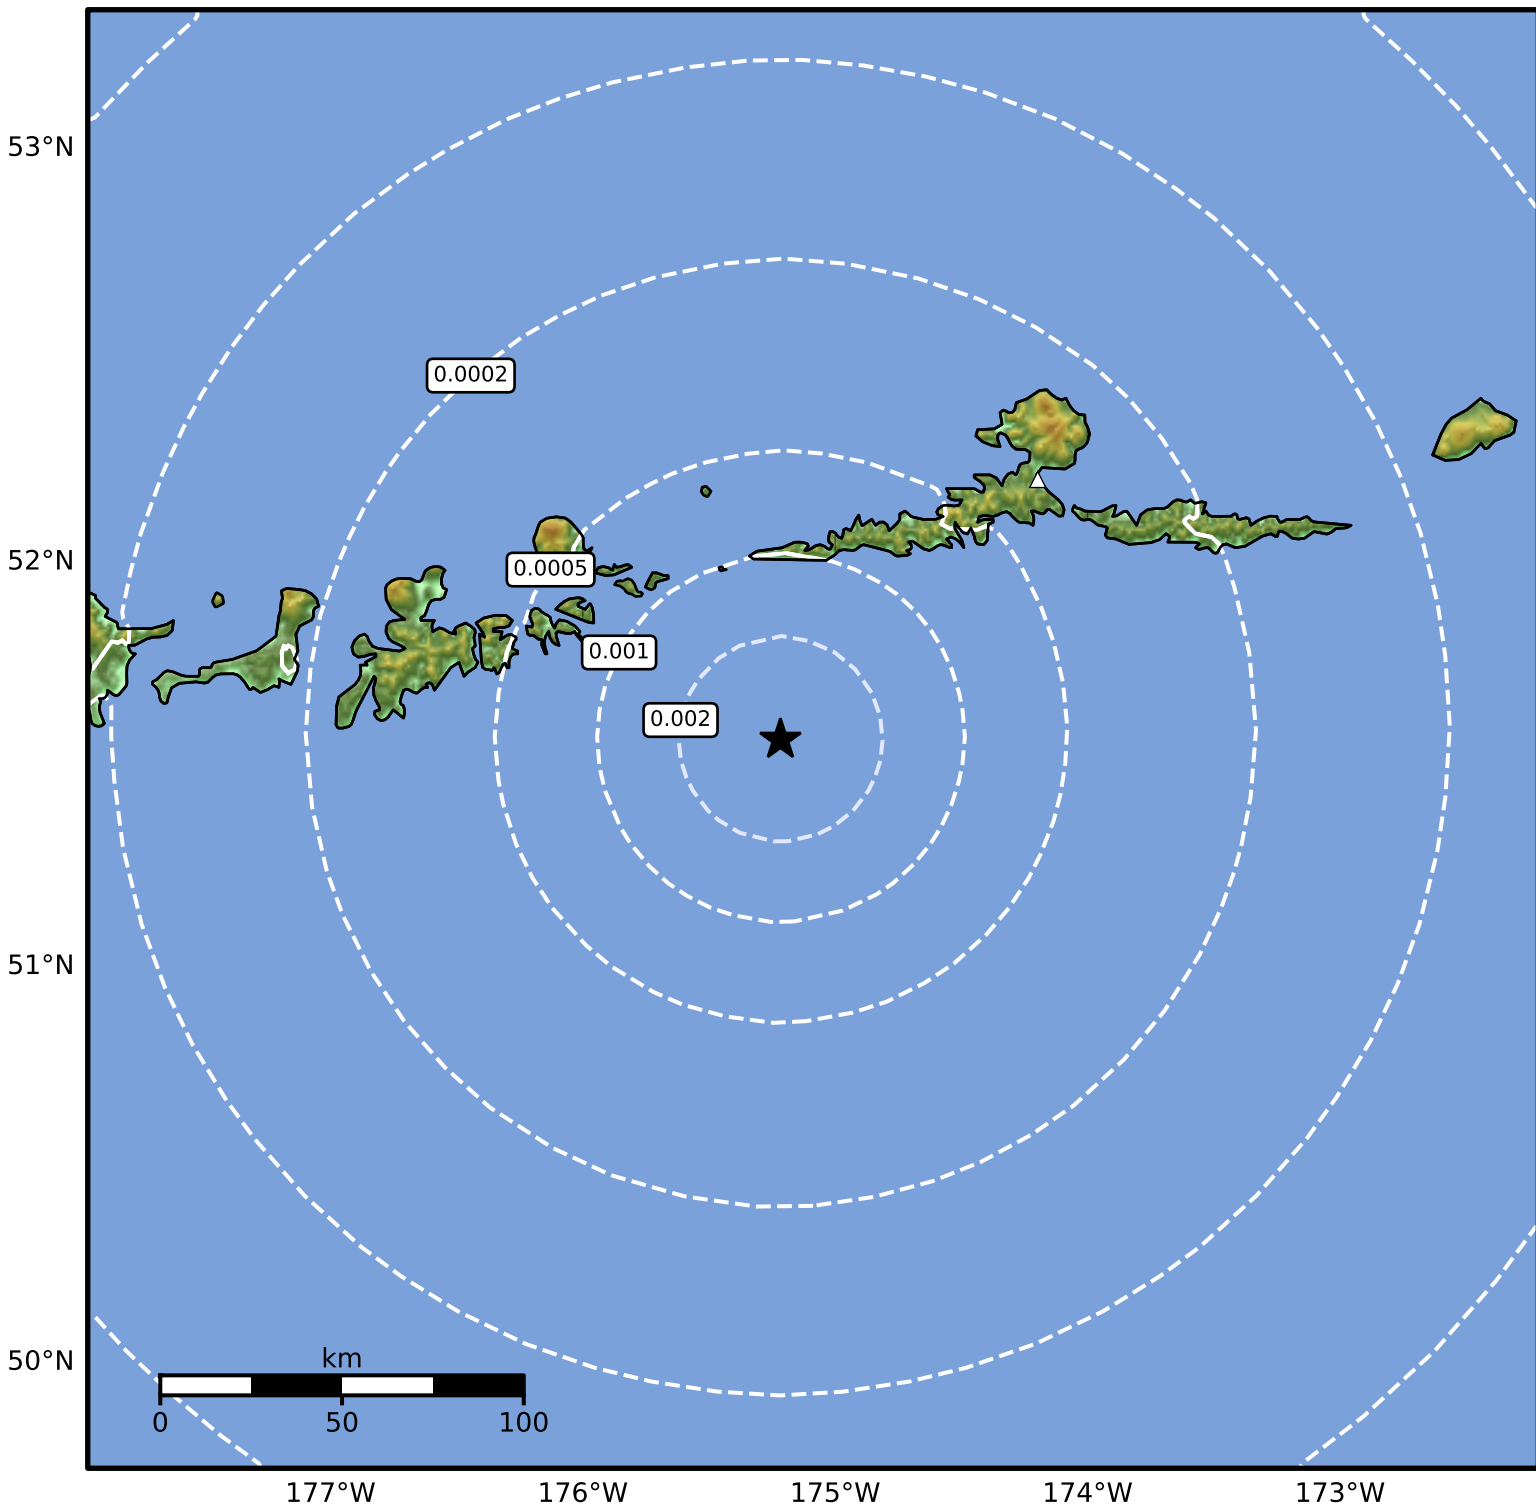

3.0 Second Peak Spectral Acceleration Map Alaska Earthquake Center  
ShakeMap: 99 km (61 miles) SW of Atka  
Oct 31, 2024 11:59:05 UTC M3.6 N51.56 W175.22 Depth: 25.6km ID:ak024e0lta0e

Scale based on Worden et al. (2012)

Version 2: Processed 2024-10-31T17:04:44Z

△ Seismic Instrument ○ Reported Intensity

★ Epicenter